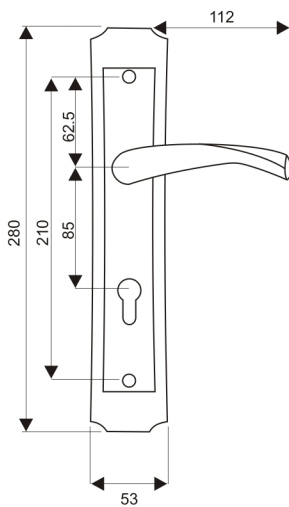

A3541

Finish: MAB, AC

A6436

Finish: MAB, AC

Features

- Material : Forged Brass
- Available in 72 or 85mm centres
- Sprung furniture, supplied with wood screws fixings