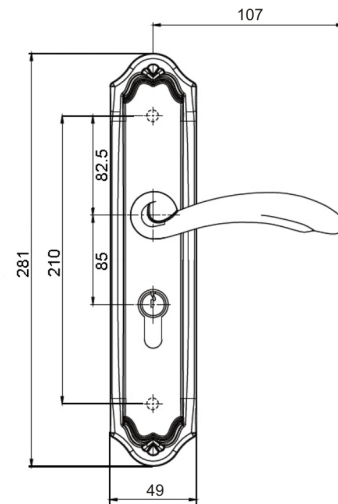

A3541

Finish: MAB, AC

A6436

Finish: MAB, AC

Features

- Material : Forged Brass
- Available in 72 or 85mm centres
- Sprung furniture, supplied with wood screws fixings