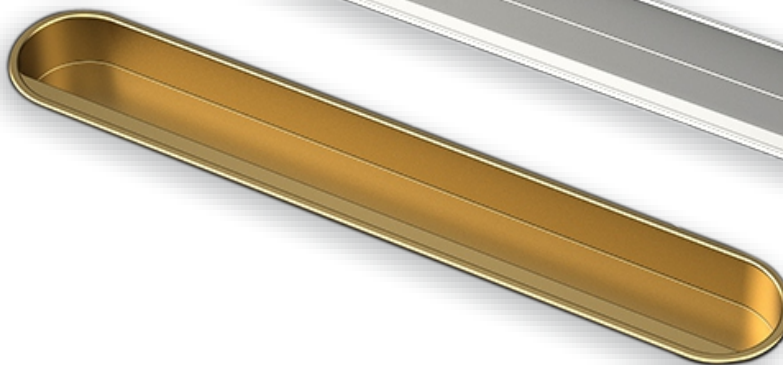

## 97 OLLY

**Material:**  
Aluminium

**Width:**  
27mm

**Depth:**  
13mm

**Available Sizes (mm)**  
Size : 160 x 27mm

**Available Finishes:**

- MBL** | Matt Black
- SBS** | Brushed Satin Brass
- WHT** | Matt White

# 97 OLLY

**Material:** Aluminium

Finish	Brushed Satin Brass	Matt Black	Matt White
Size in mm (A)	Item Code		
160	97160SBS	97160MBL	97160WHT