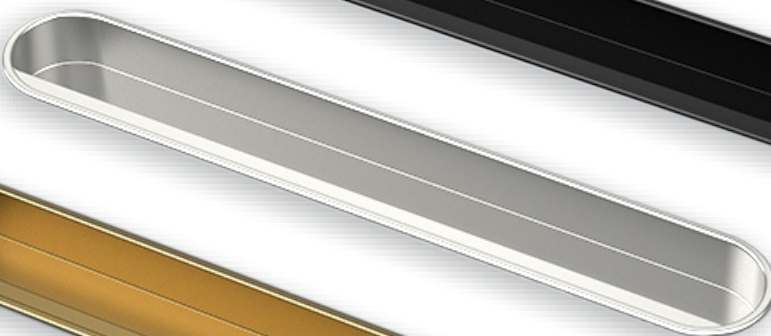

## 97 OLLY

**Material:**  
Aluminium

**Width:**  
27mm

**Depth:**  
13mm

**Available Sizes (mm)**  
Size : 160 x 27mm

**Available Finishes:**

- MBL** | Matt Black
- SBS** | Brushed Satin Brass
- WHT** | Matt White

# 97 OLLY

**Material:** Aluminium

Finish	Brushed Satin Brass	Matt Black	Matt White
Size in mm (A)	Item Code		
160	97160SBS	97160MBL	97160WHT