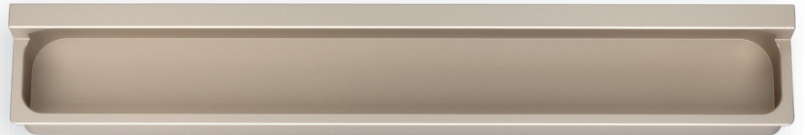

94 FRINGE

94 FRINGE

Material:
Aluminium

Width:
30mm

Depth:
14mm

Available Sizes (mm)
Size : 30x31x200

Available Finishes:

- GML** | Matt Gold
- MBL** | Matt Black
- MCS** | Champagne Silver

94 FRINGE

Material: Aluminium

Finish	Matt Gold	Matt Black	Champagne Silver
Size in mm (A)	Item Code		
200	94200GML	94200MBL	94200MCS