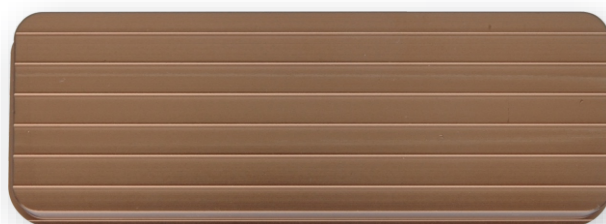

93 VICE

93 VICE

Material:
Aluminium

Width:
50mm

Depth:
14mm

Available Sizes (mm)

Size : 50x140 | 50x400 | 50x600 | 50x1000

Available Finishes:

- GML** | Matt Gold
- GRE** | Matt Grey
- MBL** | Matt Black
- CFL** | Matt Coffee
- MCS** | Champagne Silver

93 VICE

Material: Aluminium

Finish	Matt Gold	Matt Grey	Matt Black	Matt Coffee	Champagne Silver
Size in mm (A)	Item Code				
140	93140GML	93140GRE	93140MBL	93140CFL	93140MCS
400	93400GML	93400GRE	93400MBL	93400CFL	93400MCS
600	93600GML	93600GRE	93600MBL	93600CFL	93600MCS
1000	931000GML	931000GRE	931000MBL	931000CFL	931000MCS