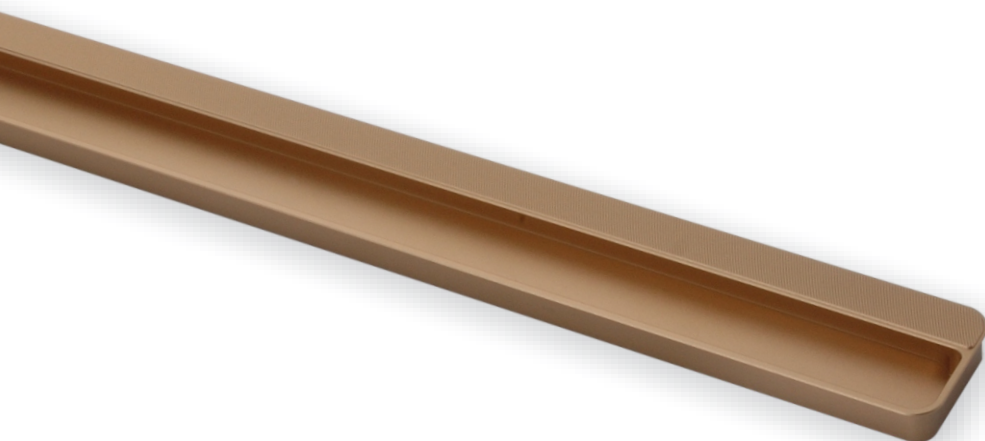

93 VICE

93 VICE

Material:
Aluminium

Width:
50mm

Depth:
14mm

Available Sizes (mm)

Size : 50x140 | 50x400 | 50x600 | 50x1000

Available Finishes:

- GML** | Matt Gold
- GRE** | Matt Grey
- MBL** | Matt Black
- CFL** | Matt Coffee
- MCS** | Champagne Silver

93 VICE

Material: Aluminium

Finish	Matt Gold	Matt Grey	Matt Black	Matt Coffee	Champagne Silver
Size in mm (A)	Item Code				
140	93140GML	93140GRE	93140MBL	93140CFL	93140MCS
400	93400GML	93400GRE	93400MBL	93400CFL	93400MCS
600	93600GML	93600GRE	93600MBL	93600CFL	93600MCS
1000	931000GML	931000GRE	931000MBL	931000CFL	931000MCS