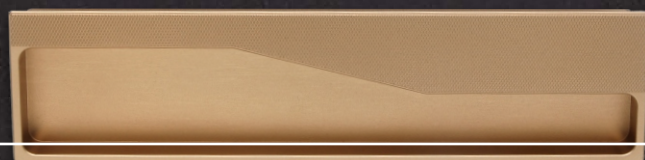

# 92 WINGS

**Material:**  
Aluminium

**Width:**  
50mm

**Depth:**  
14mm

**Available Sizes (mm)**  
Size : 52x200

**Available Finishes:**

- GML** | Matt Gold
- GRE** | Matt Grey
- MBL** | Matt Black
- CFL** | Matt Coffee
- MCS** | Champagne Silver

# 92 WINGS

**Material:** Aluminium

Finish	Matt Gold	Matt Grey	Matt Black	Matt Coffee	Champagne Silver
Size in mm (A)	Item Code				
200	92200GML	92200GRE	92200MBL	92200CFL	92200MCS