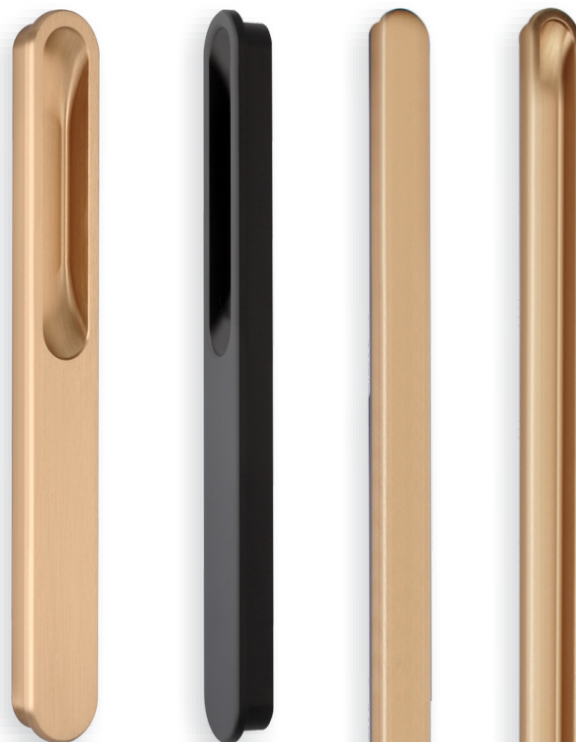

FLUSH PULLS

91 CONVEX

 EUROART

91 CONVEX

Material:
Aluminium

Width:
25mm

Depth:
8.5mm

Available Sizes (mm)

Size : 200 | 600 | 900 | 1200

Available Finishes:

BSG | Brush Sherry Gold

MBL | Matt Black

SSL | Stainless Steel Look

91 CONVEX

Material: Aluminium

Finish	Brush Sherry Gold	Matt Black	Stainless Steel Look
Size in mm (A)	Item Code		
200	91200BSG	91200MBL	91200SSL
600	91600BSG	91600MBL	91600SSL
900	91900BSG	91900MBL	91900SSL
1200	911200BSG	911200MBL	911200SSL