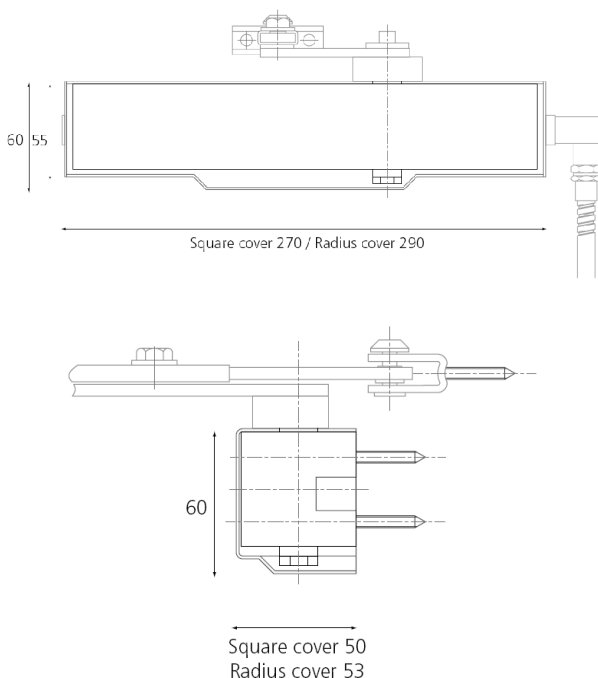

Finish: Silver
Cover & Arm finishes: SSS

The EuroArt 9000 series E-mag range is available for use where low opening forces are required, such as care home, hospitals or where the Equality Act is a consideration. There are two closers within the range, one offering a hold open fixed power size 4 which, when fitted in swing free mode, allows the door to be opened with no resistance from the closer. However, when the buildings fire alarm is activated, power is cut to the unit and the closer then shuts the door. The other is a dual power closer that, when fitted, operates in power size 1, allowing the door to be opened by a force of under 22N. However, when the buildings fire alarm is activated, power is cut to the unit and the closer then becomes a power size 4 and is able to shut the door.

All the EuroArt 9000 Series of E-mag are supplied with an adaptor which allows easy conversion from hold open to swing free mode.

Both option offers the choice of either a radius or square cover with matching adjustable arms, each utilizing the unique high efficiency cam and roller action, and both have a plug in power loop for easy of fitting. Longer loop are available as an optional extra.

Ref no.		9870	9070
Closing Force	EN Size	4	1 & 4
Door Size (Max)	Width (mm)	1100	1100
	Width (kg)	80	80
Application	Fig 1	✓	✓
	Fig 6	✓	✓
	Fig 66	✓	✓
Mechanism	Rack & Pinion	✗	✗
	Cam & Roller	✓	✓
With Cover		✓	✓
Power Shoe Bracket		✓	✓
Angle of Opening		180°	180°
Non Handed		✓	✓
Power Adjustment	By Spring	✗	✗
	By Template	✗	✗
Adjustable Sweep Speed		✓	✓
Adjustable Latching Speed		✓	✓
Adjustable Backcheck		✗	✗
Adjustable Delayed Action		✗	✗
Dual Power		✗	✓
CE Marked		✓	✗
Certifire Approved		✓	✗
Gurantee		2 yrs	2 yrs