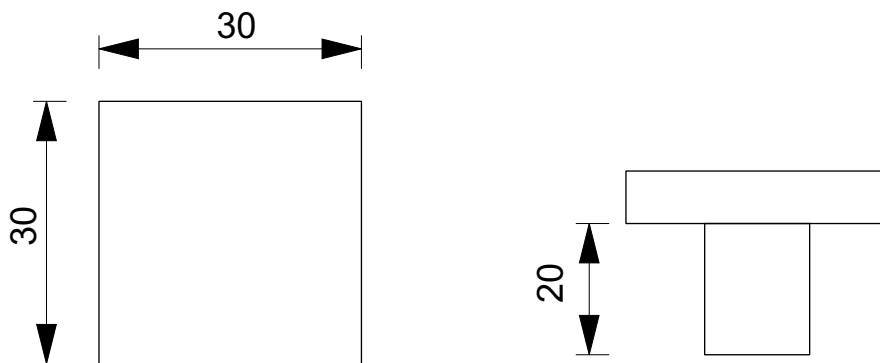

## 808 LEO

**Material:**  
Zamac

**Projection:**  
28mm

**Dia:**  
35mm, 60mm

**Available Finishes:**

- CP** | Chrome Polished
- SB** | Satin Brass
- SN** | Satin Nickel
- MAB** | Matt Antique Brass
- MBL** | Matt Black

## 82 RYAN

**Material:** Zamac

Finish	Chrome Polished	Satin Brass	Satin Nickel	Matt Antique Brass	Matt Black
Size in mm (A)	Item Code				
30	EA8230/CP	EA8230/SB	EA8230/SN	EA8230/MAB	EA8230/MBL

## 808 LEO

**Material:** Zamac

Finish	Chrome Polished	Satin Brass	Satin Nickel	Matt Antique Brass	Matt Black
Size in mm (A)	Item Code				
35	EA808-35/CP	EA808-35/SB	EA808-35/SN	EA808-35/MAB	EA808-35/MBL
60	EA808-60/CP	EA808-60/SB	EA808-60/SN	EA808-60/MAB	EA808-60/MBL