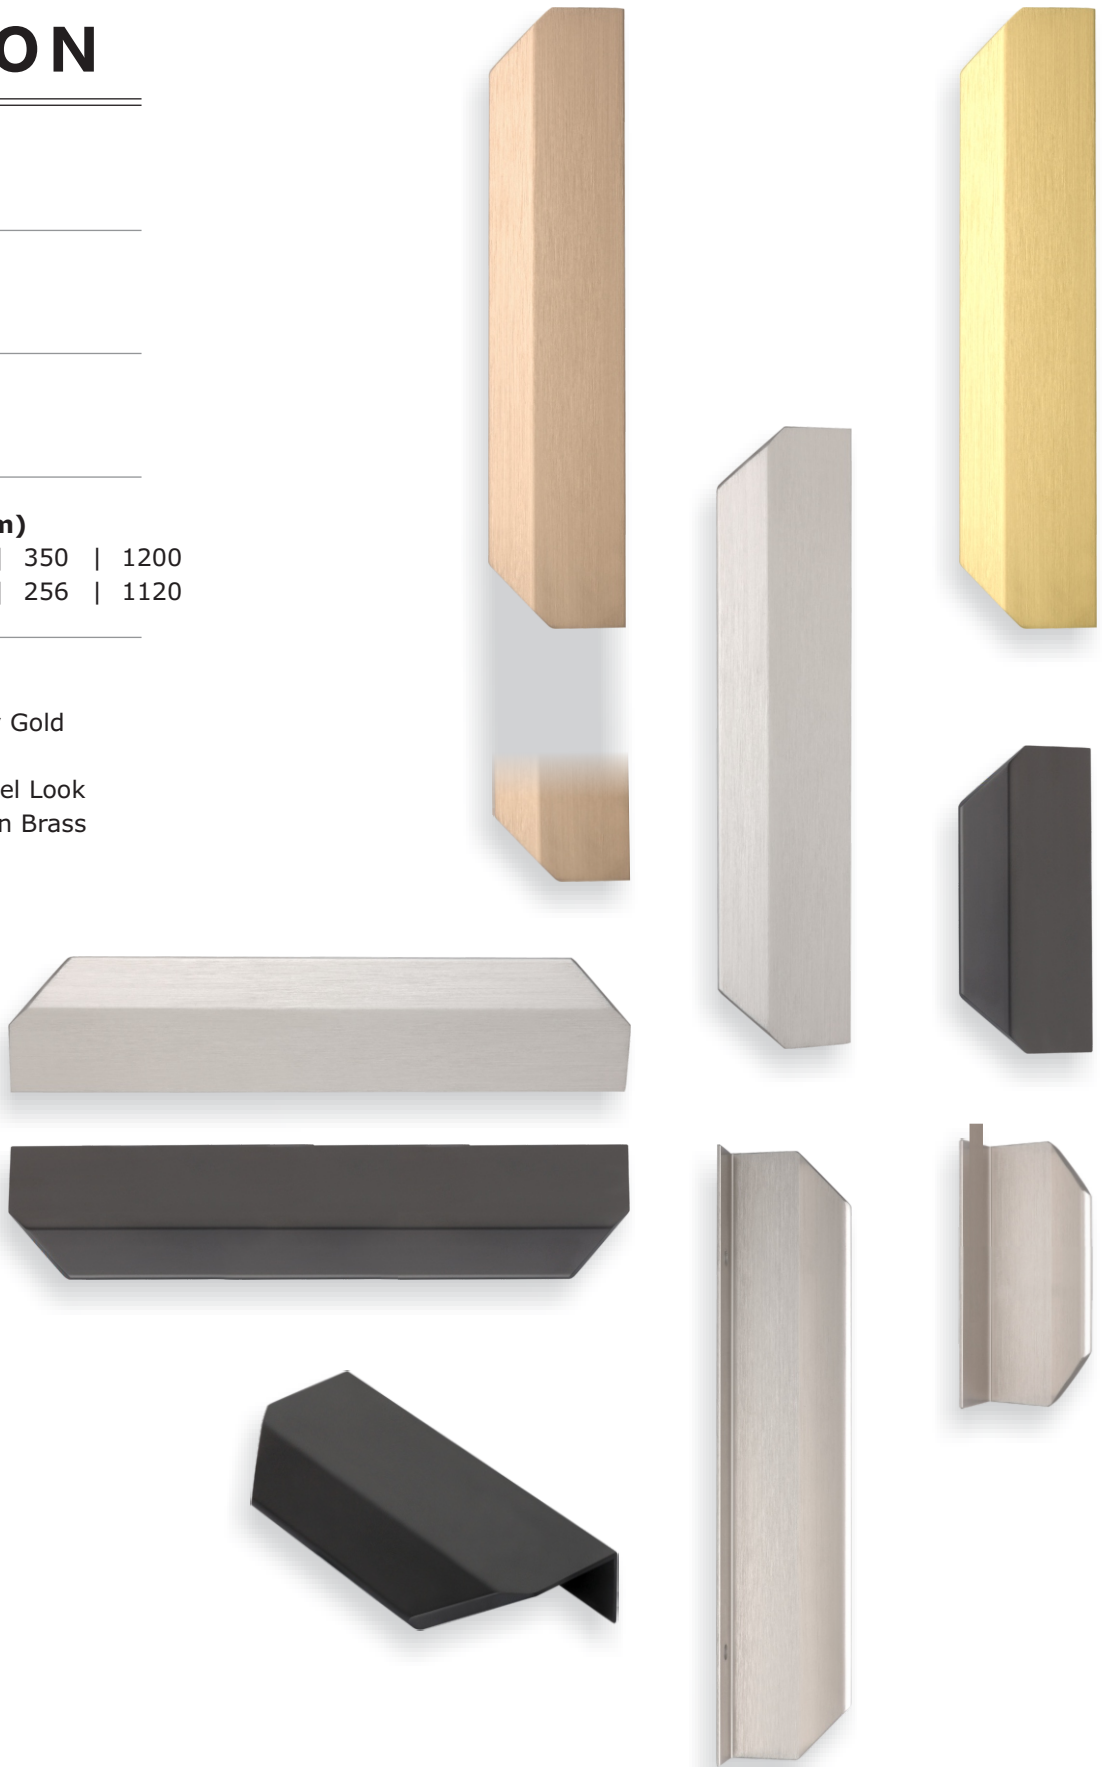

72 JASON

72 JASON

Material:
Aluminium

Projection:
20mm

Width:
44mm

Available Sizes (mm)

Size : 100 | 200 | 350 | 1200
CC : 64 | 128 | 256 | 1120

Available Finishes:

- BSG** | Brush Sherry Gold
- MBL** | Matt Black
- SSL** | Stainless Steel Look
- SBS** | Brushed Satin Brass

72 JASON

Material: Aluminium

Finish	Brush Sherry Gold	Matt Black	Stainless Steel Look	Brushed Satin Brass
Size in mm (A)	Item Code			
64	72100BSG	72100MBL	72100SSL	72100SBS
128	72200BSG	72200MBL	72200SSL	72200SBS
256	72350BSG	72350MBL	72350SSL	72350SBS
1120	721200BSG	721200MBL	721200SSL	721200SBS