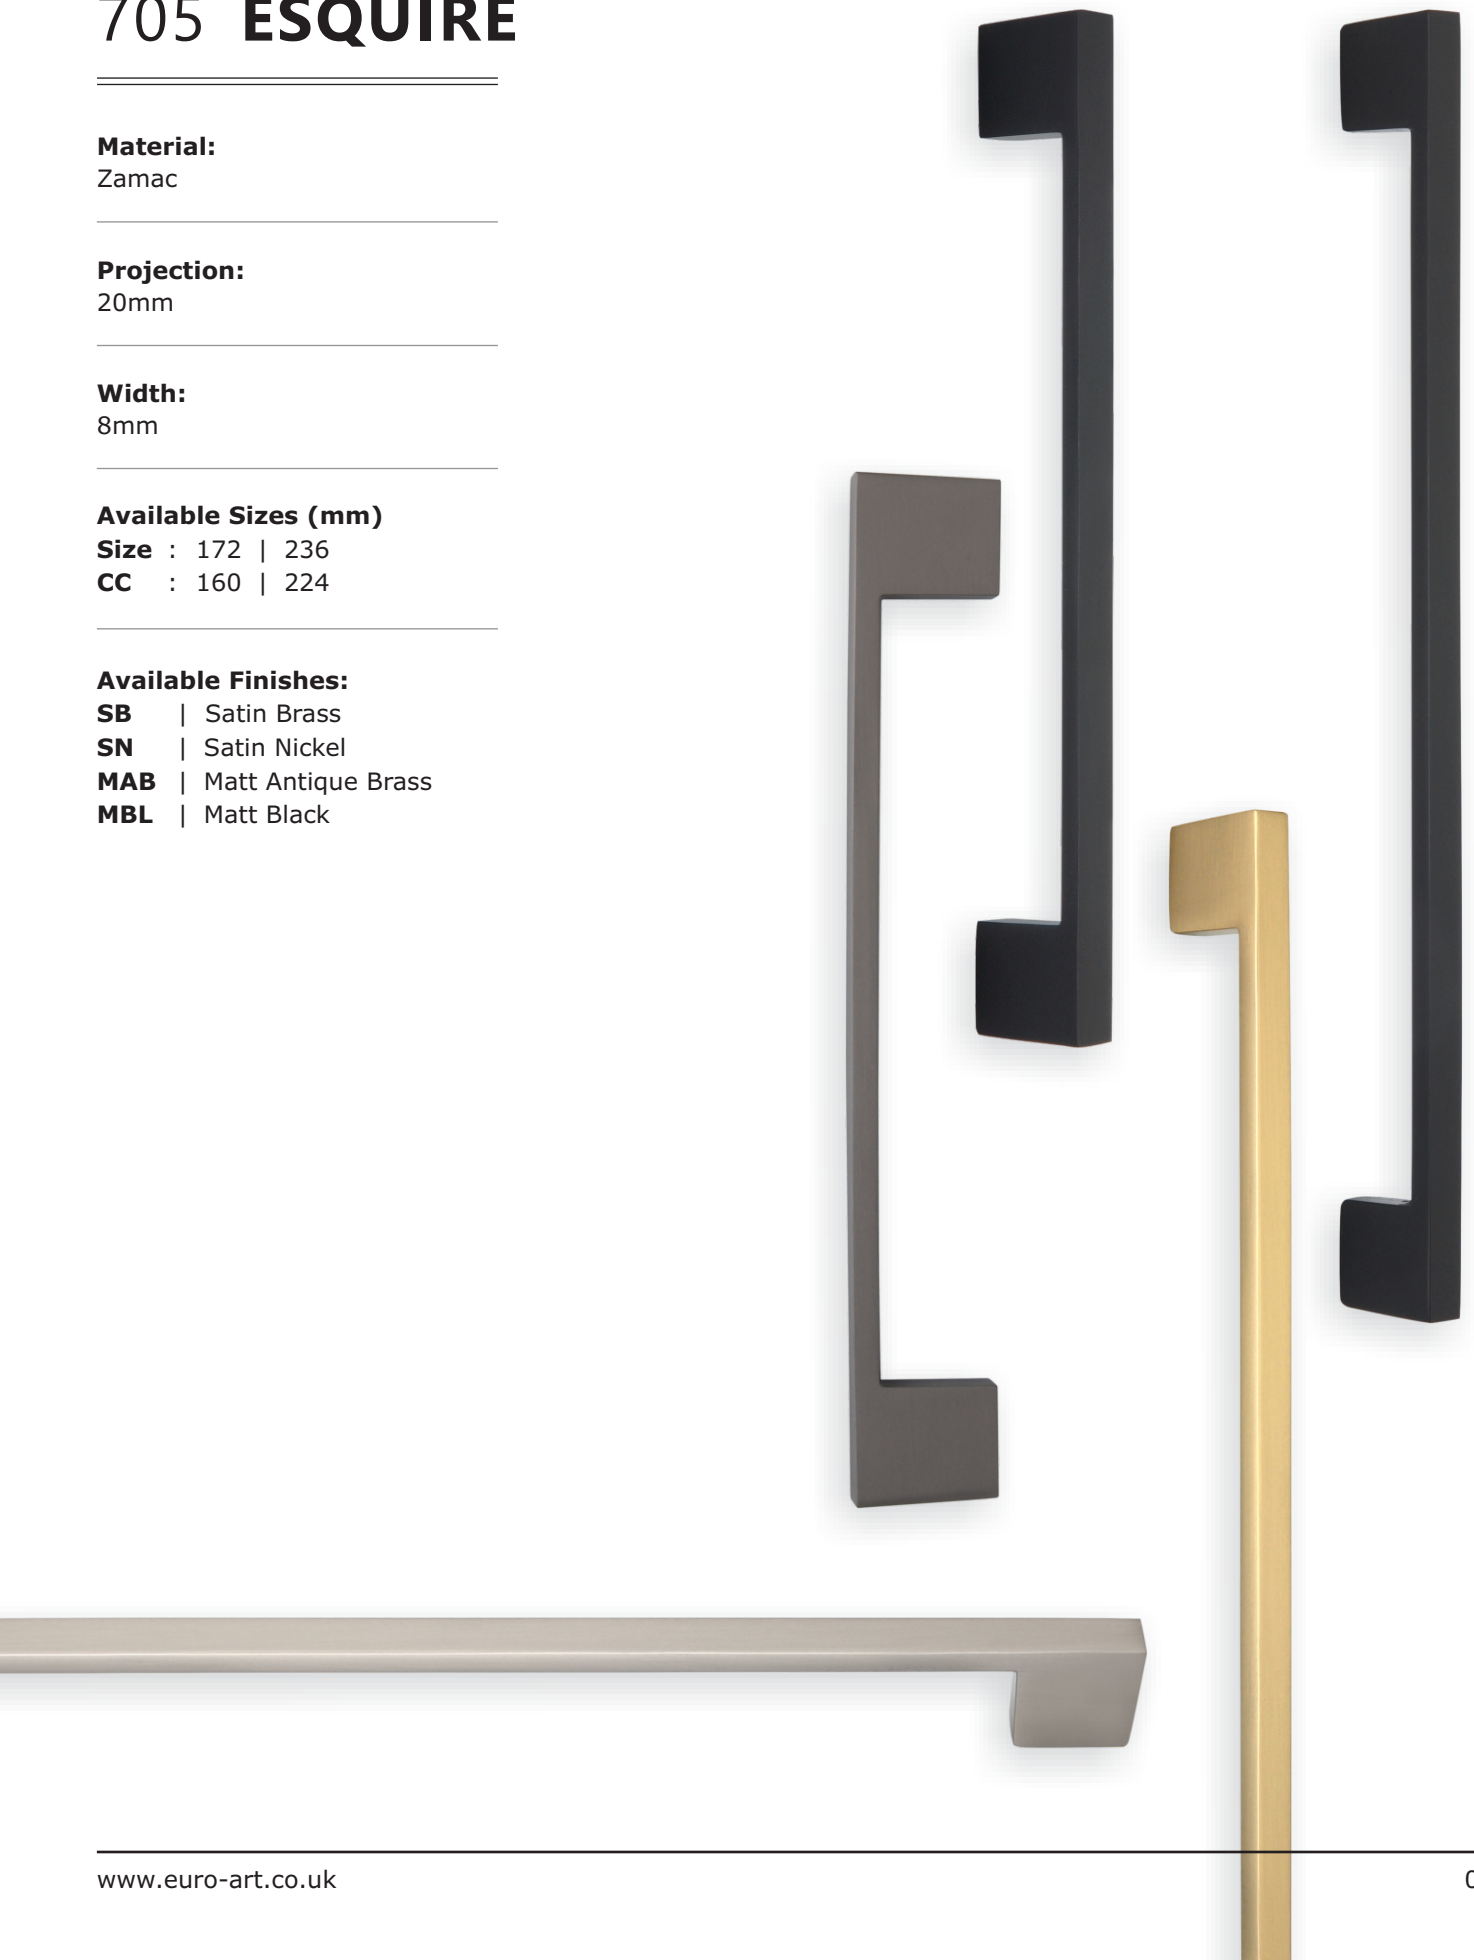

705 ESQUIRE

705 ESQUIRE

Material:
Zamac

Projection:
20mm

Width:
8mm

Available Sizes (mm)

Size : 172 | 236

CC : 160 | 224

Available Finishes:

SB | Satin Brass

SN | Satin Nickel

MAB | Matt Antique Brass

MBL | Matt Black

705 ESQUIRE

Material: Zamac

Finish	Satin Brass	Satin Nickel	Matt Antique Brass	Matt Black
Size in mm (A)	Item Code			
160	705160SB	705160SN	705160MAB	705160MBL
224	705224SB	705224SN	705224MAB	705224MBL