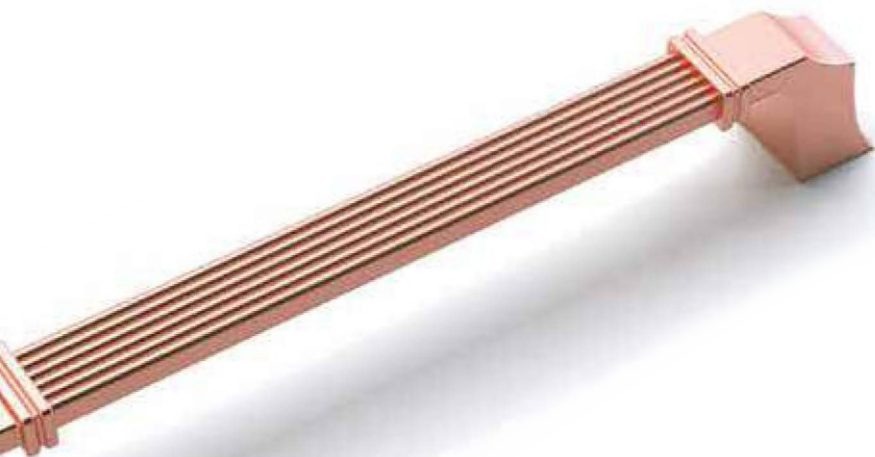

546 PRINCETON

546 PRINCETON

Material:

Zamac

Projection:

28mm

Width:

18mm

Available Sizes (mm)

Size : 50 | 117 | 182

CC : | 96 | 160

Available Finishes:

SB | Satin Brass

SN | Satin Nickel

MAB | Matt Antique Brass

MBL | Matt Black

546 PRINCETON

Material: Zamac

| Finish | Satin Brass | Satin Nickel | Matt Antique Brass | Matt Black |
|----------------|-------------|--------------|--------------------|------------|
| Size in mm (A) | Item Code | | | |
| 50 (Knob) | 54650SB | 54650SN | 54650MAB | 54650MBL |
| 96 | 54696SB | 54696SN | 54696MAB | 54696MBL |
| 160 | 546160SB | 546160SN | 546160MAB | 546160MBL |