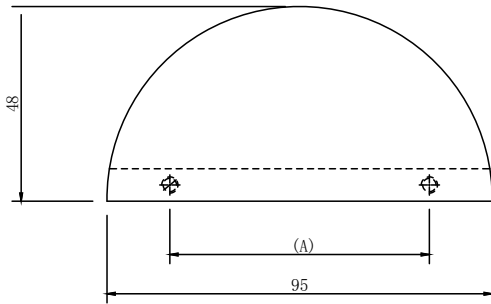

53 HUNCH

Material:
Aluminium

Projection:
20mm

Width:
64mm

Available Finishes:
SSL | Stainless Steel Look
BSG | Brush Sherry Gold
MBL | Matt Black

901 HOOP

Material:
Aluminium

Size:
32mm

Available Finishes:
CP | Chrome Polished
SB | Satin Brass
SN | Satin Nickel
MAB | Matt Antique Brass
MBL | Matt Black

53 HUNCH

Material: Aluminium

Finish	Brushed Satin Brass	Stainless Steel Look	Matt Black
Size in mm (A)	Item Code		
64	5395SBS	5395SSL	5395MBL