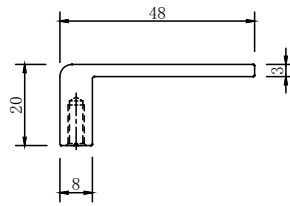

53 HUNCH

Material:
Aluminium

Projection:
20mm

Width:
64mm

Available Finishes:
SSL | Stainless Steel Look
BSG | Brush Sherry Gold
MBL | Matt Black

901 HOOP

Material:
Aluminium

Size:
32mm

Available Finishes:
CP | Chrome Polished
SB | Satin Brass
SN | Satin Nickel
MAB | Matt Antique Brass
MBL | Matt Black

53 HUNCH

Material: Aluminium

Finish	Brushed Satin Brass	Stainless Steel Look	Matt Black
Size in mm (A)	Item Code		
64	5395SBS	5395SSL	5395MBL

901 HOOP

Material: Aluminium

Finish	Chrome Polished	Satin Brass	Satin Nickel	Matt Antique Brass	Matt Black
Size in mm (A)	Item Code				
32	EA901-32/CP	EA901-32/SB	EA901-32/SN	EA901-32/MAB	EA901-32/MBL