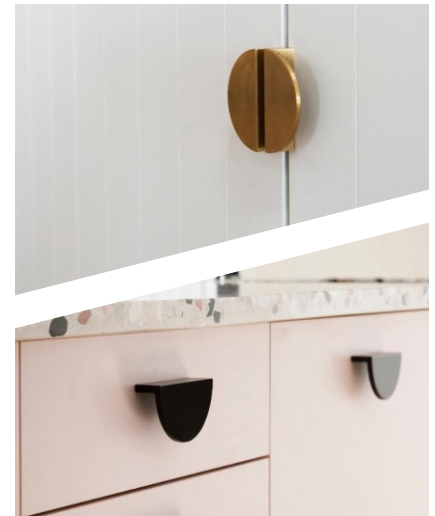

53 HUNCH

Material:
Aluminium

Projection:
20mm

Width:
64mm

Available Finishes:
SSL | Stainless Steel Look
BSG | Brush Sherry Gold
MBL | Matt Black

901 HOOP

Material:
Aluminium

Size:
32mm

Available Finishes:
CP | Chrome Polished
SB | Satin Brass
SN | Satin Nickel
MAB | Matt Antique Brass
MBL | Matt Black

53 HUNCH

Material: Aluminium

Finish	Brushed Satin Brass	Stainless Steel Look	Matt Black
Size in mm (A)	Item Code		
64	5395SBS	5395SSL	5395MBL

901 HOOP

Material: Aluminium

Finish	Chrome Polished	Satin Brass	Satin Nickel	Matt Antique Brass	Matt Black
Size in mm (A)	Item Code				
32	EA901-32/CP	EA901-32/SB	EA901-32/SN	EA901-32/MAB	EA901-32/MBL