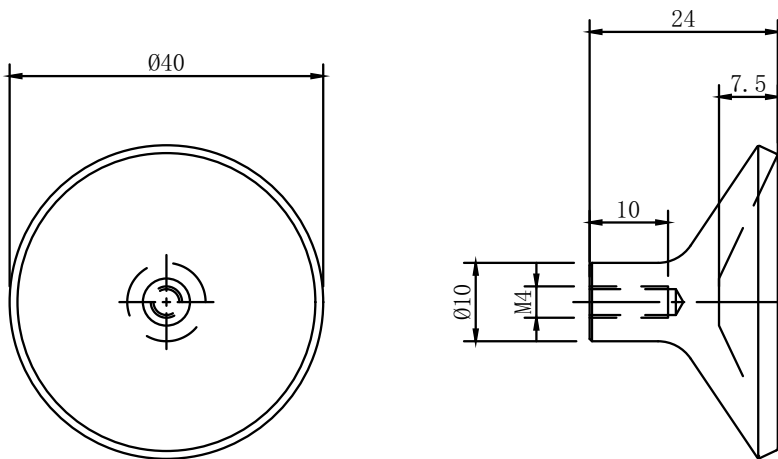

Projection:
25mm

Size:
60x30mm

Available Finishes:

- GML** | Matt Gold
- MBL** | Matt Black
- MCS** | Champagne Silver

51 CLIQUE

Material: Aluminium

Finish	Polished Brass	Matt Gold	Matt Black	Champagne Silver
Size in mm (A)	Item Code			
40	5140PB	5140GML	5140MBL	5140MCS

52 OBLONG

Material: Aluminium

Finish	Matt Gold	Matt Black	Champagne Silver
Size in mm (A)	Item Code		
60x30	5230GML	5230MBL	5230MCS