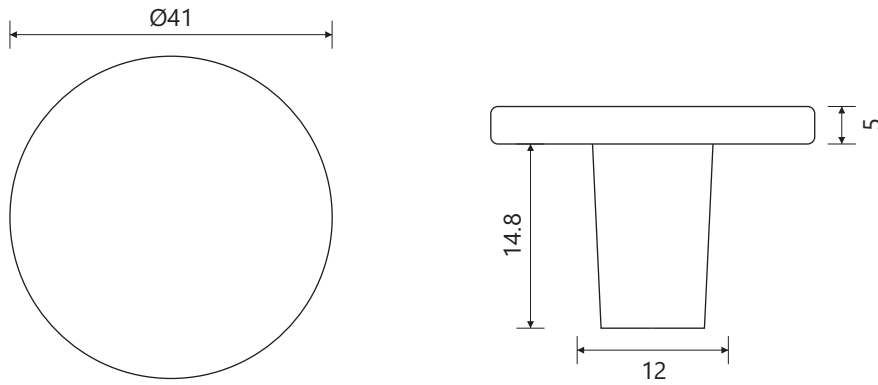

35 COHLE

Material: Zamac

Finish	Chrome Polished	Satin Brass	Satin Nickel	Matt Antique Brass	Matt Black
Size in mm (A)	Item Code				
41	EA35/CP	EA35/SB	EA35/SN	EA35/MA B	EA35/MBL