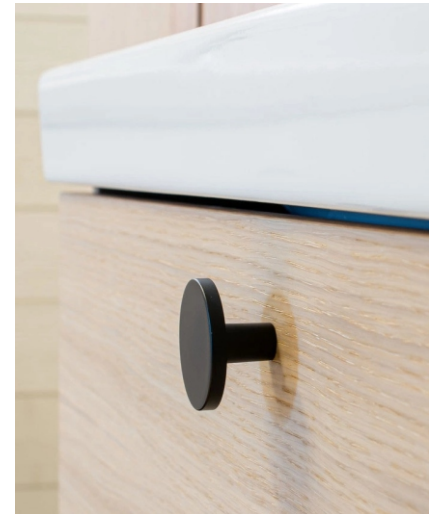

## 35 COHLE

**Material:**  
Zamac

**Projection:**  
30mm

**Dia:**  
41mm

**Available Finishes:**

- CP** | Chrome Polished
- SB** | Satin Brass
- SN** | Satin Nickel
- MAB** | Matt Antique Brass
- MBL** | Matt Black

## 48 BANGO

**Material:**  
Aluminium

**Projection:**  
30mm

**Dia:**  
30mm

**Available Finishes:**

- CP** | Chrome Polished
- SB** | Satin Brass
- SN** | Satin Nickel
- MAB** | Matt Antique Brass
- MBL** | Matt Black

## 35 COHLE

**Material:** Zamac

Finish	Chrome Polished	Satin Brass	Satin Nickel	Matt Antique Brass	Matt Black
Size in mm (A)	Item Code				
41	EA35/CP	EA35/SB	EA35/SN	EA35/MA B	EA35/MBL