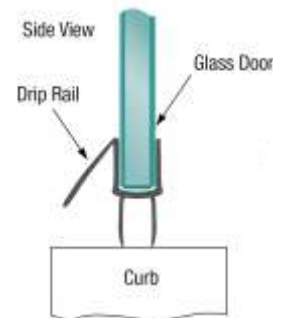

E10-05WSF

Finish: Clear

Clear PVC Seal and Wipe between on the boom of the door as a wipe. Standard length 2200mm. Suitable to use on 10 & 12mm thick glass.

- E10-05WSF/10MM
- E10-05WSF/12MM

E10-06WSF

Finish: Clear

The clear Bottom Wipe With Drip Rail snaps onto bottom of door. Soft wipes on bottom create a water resistant seal. 45 degree Drip Rail deflects the water back into the shower. Standard length 2200mm. Suitable to use on 10 & 12mm thick glass.

- E10-06WSF/10MM
- E10-06WSF/12MM

E10-07WSF

Finish: Clear

Snap this plastic Drip Rail with vinyl Dual Wipes onto the bottom of the door. The 45° deflector will assist in keeping water in the shower. May also be used on the top of the door in steam applications. Standard length 2200mm. Suitable to use on 10 & 12mm thick glass.