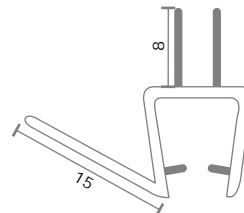

E10-05WSF

Finish: Clear

Clear PVC Seal and Wipe between on the boom of the door as a wipe. Standard length 2200mm. Suitable to use on 10 & 12mm thick glass.

- E10-05WSF/10MM
- E10-05WSF/12MM

E10-06WSF

Finish: Clear

The clear Bottom Wipe With Drip Rail snaps onto bottom of door. Soft wipes on bottom create a water resistant seal. 45 degree Drip Rail deflects the water back into the shower. Standard length 2200mm. Suitable to use on 10 & 12mm thick glass.

- E10-06WSF/10MM
- E10-06WSF/12MM

E10-07WSF

Finish: Clear

Snap this plastic Drip Rail with vinyl Dual Wipes onto the bottom of the door. The 45° deflector will assist in keeping water in the shower. May also be used on the top of the door in steam applications. Standard length 2200mm. Suitable to use on 10 & 12mm thick glass.

- E10-07WSF/10MM
- E10-07WSF/12MM