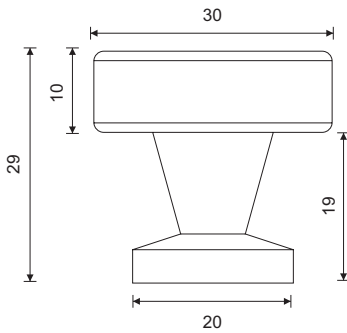

26mm

Available Finishes:

- CP** | Chrome Polished
- SB** | Satin Brass
- SN** | Satin Nickel
- MAB** | Matt Antique Brass
- MBL** | Matt Black

30 MUSHROOM

Material: Zamac

Finish	Chrome Polished	Satin Brass	Satin Nickel	Matt Antique Brass	Matt Black
Size in mm (A)	Item Code				
30	EA30/CP	EA30/SB	EA30/SN	EA30/MAB	EA30/MBL

34 COHLE MINI

Material: Zamac

Finish	Chrome Polished	Satin Brass	Satin Nickel	Matt Antique Brass	Matt Black
Size in mm (A)	Item Code				
26	EA34/CP	EA34/SB	EA34/SN	EA34/MAB	EA34/MBL