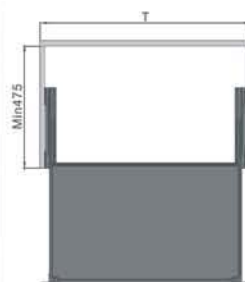

Glass Three Sides Basket

Features

- Clip-on two way slow motion slides
- Soft closing distance: 53mm
- For pots, big plates and plastic holders etc
- Glass three sides basket with synchronised concealed slides
- Loading capacity: 15kg
- Finish: Dark grey

Item Code	Cabinet Width (mm)	WxDxH (mm)
KG2352S-60/DG	600	564x471x175
KG2352S-70/DG	700	664x471x175
KG2352S-75/DG	750	174x471x175
KG2352S-80/DG	800	764x471x175
KG2352S-90/DG	900	864x471x175

Glass Three Sides Basket

Features

- Clip-on two way slow motion slides
- Soft closing distance: 53mm
- For pots, big plates and plastic holders etc
- Glass three sides basket with synchronised concealed slides
- Loading capacity: 15kg
- Finish: Dark grey

Item Code	Cabinet Width (mm)	WxDxH (mm)
KG2353S-60/DG	600	564x471x175
KG2353S-70/DG	700	664x471x175
KG2353S-75/DG	750	714x471x175
KG2353S-80/DG	800	764x471x175
KG2353S-90/DG	900	864x471x175