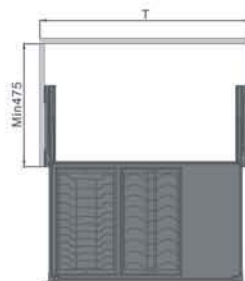

Glass Three Sides Basket

Features

- Clip-on two way slow motion slides
- Soft closing distance: 53mm
- For pots, big plates and plastic holders etc
- Glass three sides basket with synchronised concealed slides
- Loading capacity: 15kg
- Finish: Dark grey

Item Code	Cabinet Width (mm)	WxDxH (mm)
KG2352S-60/DG	600	564x471x175
KG2352S-70/DG	700	664x471x175
KG2352S-75/DG	750	174x471x175
KG2352S-80/DG	800	764x471x175
KG2352S-90/DG	900	864x471x175

Glass Three Sides Basket

Features

- Clip-on two way slow motion slides
- Soft closing distance: 53mm
- For pots, big plates and plastic holders etc
- Glass three sides basket with synchronised concealed slides
- Loading capacity: 15kg
- Finish: Dark grey

Item Code	Cabinet Width (mm)	WxDxH (mm)
KG2353S-60/DG	600	564x471x175
KG2353S-70/DG	700	664x471x175
KG2353S-75/DG	750	714x471x175
KG2353S-80/DG	800	764x471x175
KG2353S-90/DG	900	864x471x175