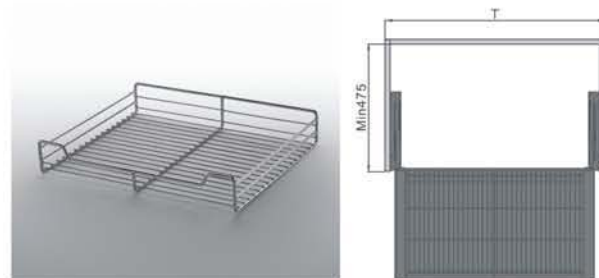

Four Sides Basket

Features

- Clip-on two way slow motion slides with four sides baskets
- Soft closing distance: 53mm
- For pots, big plates and plastic holders etc
- Loading capacity: 15kg
- Finish: Matt Nickel

Item Code	Cabinet Width (mm)	WxDxH (mm)
KW2359S-60/MN	600	564x471x185
KW2359S-70/MN	700	664x471x185
KW2359S-75/MN	750	714x471x185
KW2359S-80/MN	800	764x471x185
KW2359S-90/MN	900	864x471x185

Multi Basket

Features

- Clip-on two way slow motion slides with multi-baskets
- Soft closing distance: 53mm
- For pots, big plates and plastic holders etc
- Loading capacity: 15kg
- Finish: Grey

Item Code	Cabinet Width (mm)	WxDxH (mm)
KW2430S-30/Grey	300	234x474x530
KW2430S-40/Grey	400	343x474x530