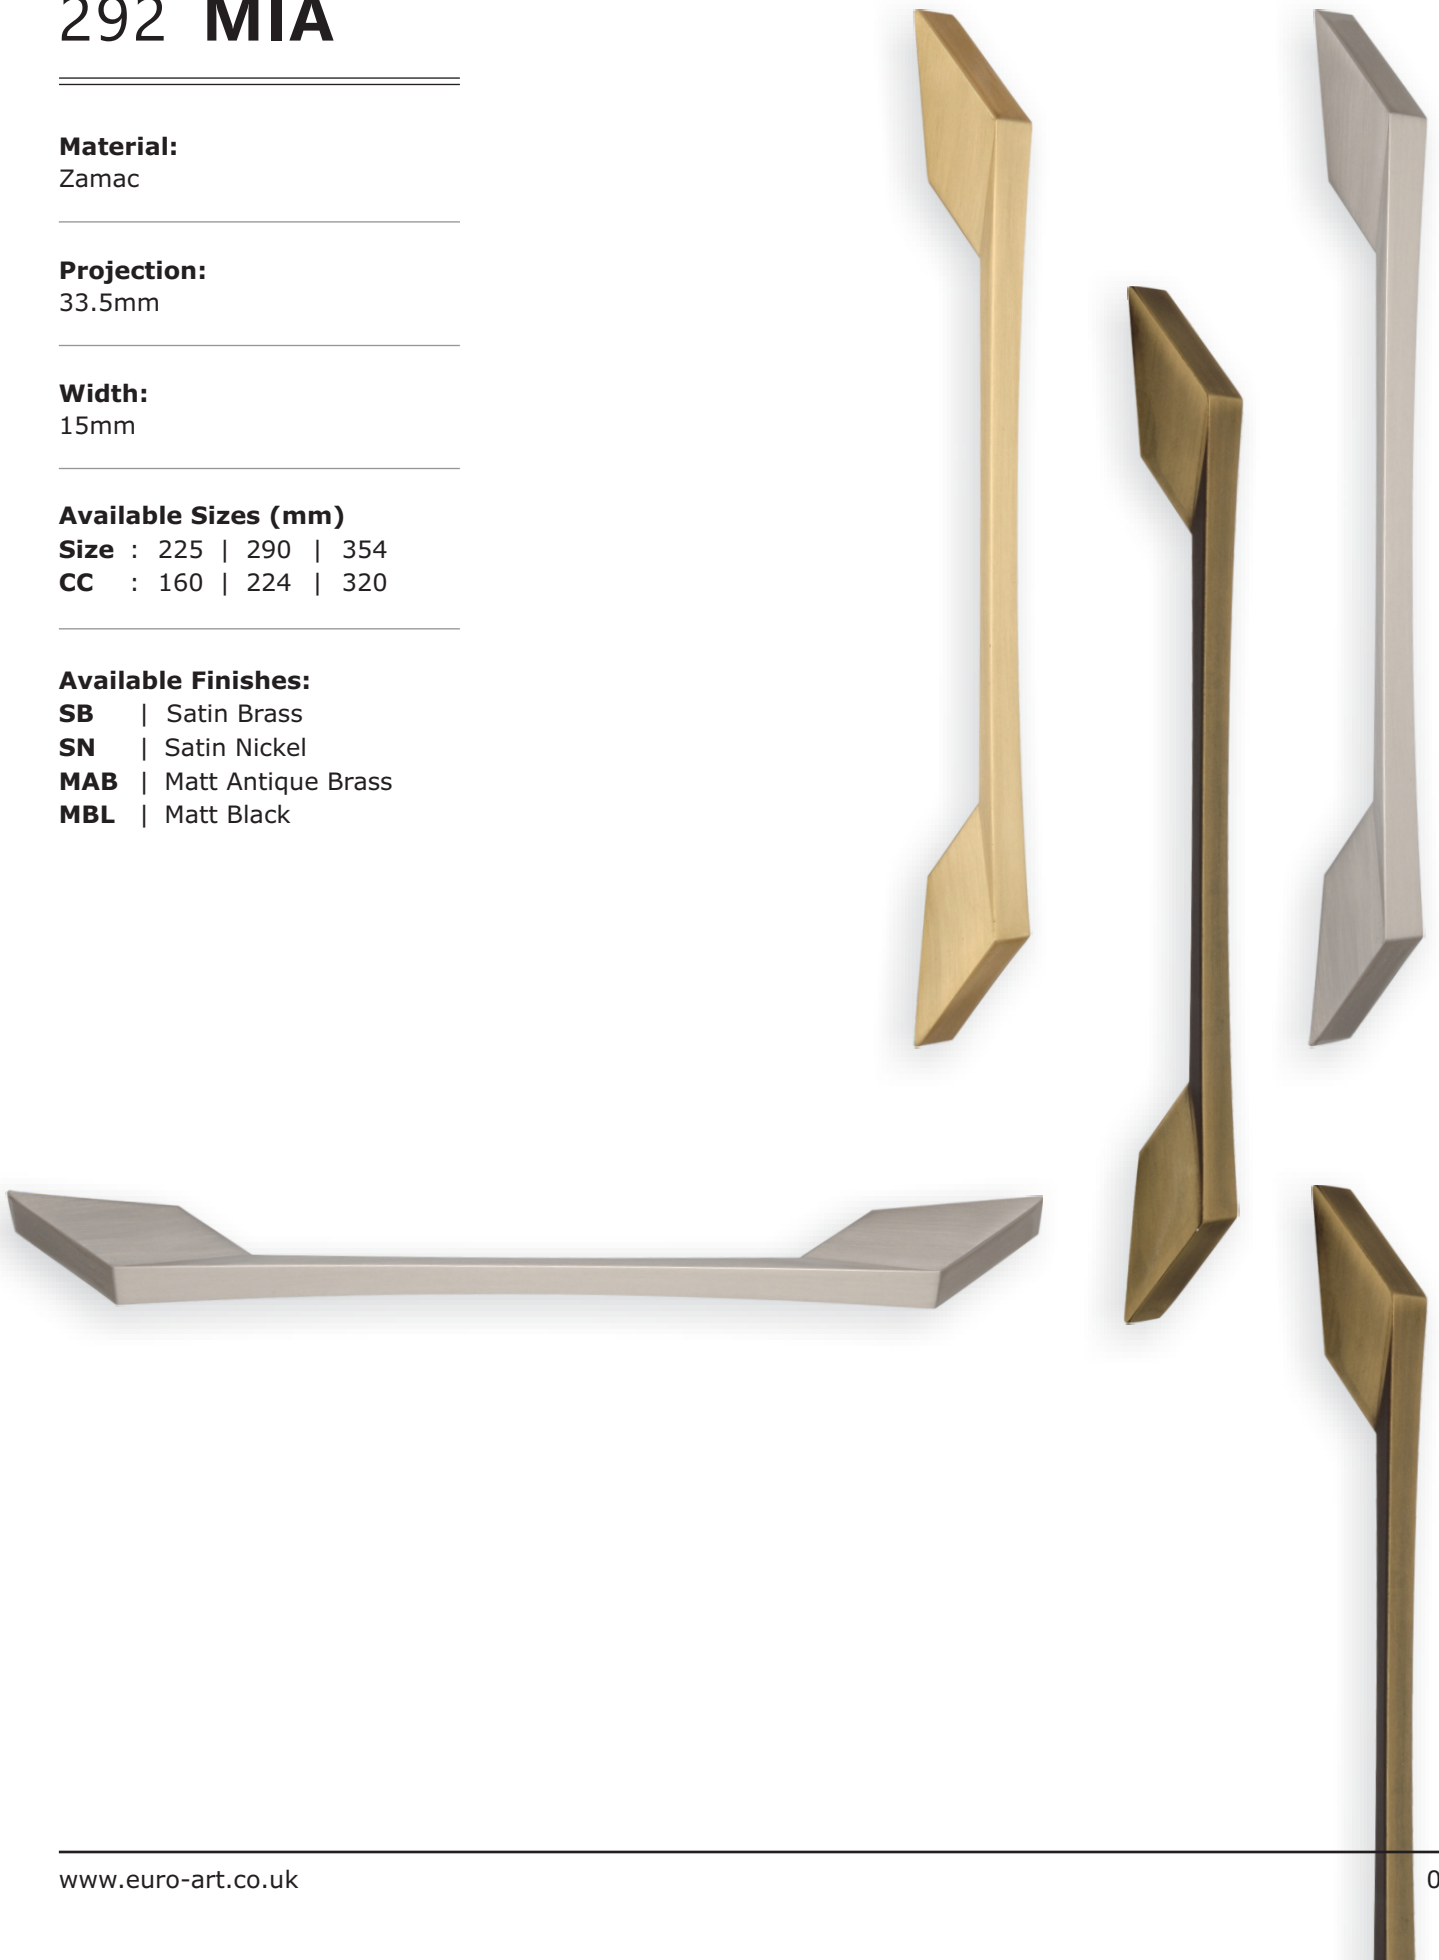

292 MIA

292 MIA

Material:
Zamac

Projection:
33.5mm

Width:
15mm

Available Sizes (mm)

Size : 225 | 290 | 354

CC : 160 | 224 | 320

Available Finishes:

SB | Satin Brass

SN | Satin Nickel

MAB | Matt Antique Brass

MBL | Matt Black

292 MIA

Material: Zamac

Finish	Satin Brass	Satin Nickel	Matt Antique Brass	Matt Black
Size in mm (A)	Item Code			
160	292160SB	292160SN	292160MAB	292160MBL
224	292224SB	292224SN	292224MAB	292224MBL
320	292320SB	292320SN	292320MAB	292320MBL