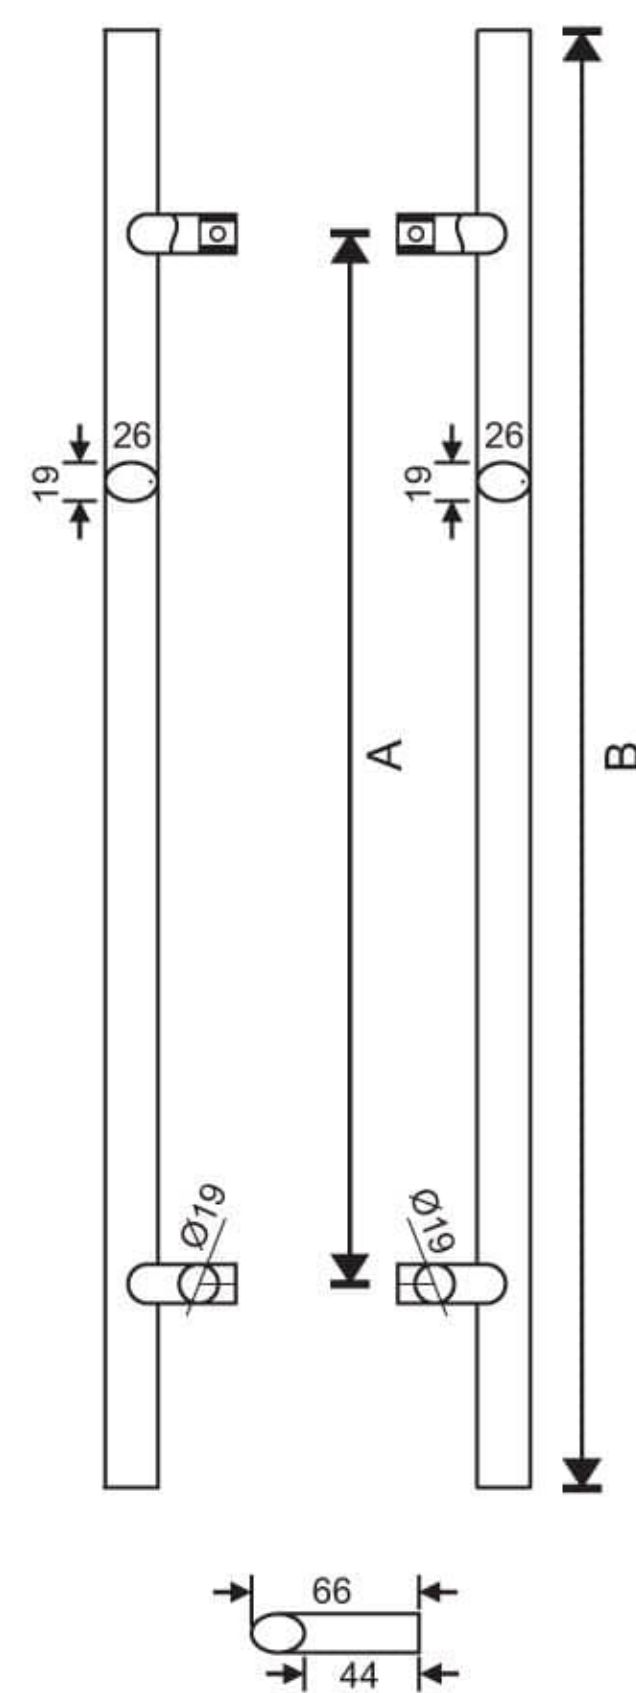

1926 Oval T Pull Handle

Ref. No.	Size(A x B)
● PHS571	: 400 x 600mm
● PHS572	: 800 x 1000mm
● PHS573	: 1000 x 1200mm

Finish: SSS, PSS

BS EN 8424