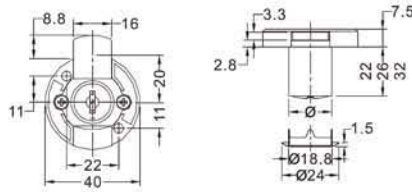

**Cupboard Lock Ø18**

**Rosette Ø18**

**L type strike plate**

Item no.	Size				
EAN3103/22	22mm	SX3000B	3.5x16		
Available Finish: Nickel					

**Installation Diagram**

**Slam Lock Ø18**

**Rosette Ø18**

**L type strike plate**

Item no.	Size				
EAN3105/22	22mm	SX3000B	3.5x16		
Available Finish: Nickel					

**Installation Diagram**