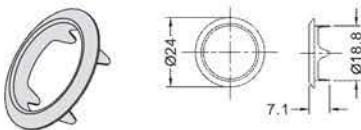

**Cupboard Lock Ø18**

**Rosette Ø18**

**L type strike plate**

Item no.	Size				
EAN3103/22	22mm	SX3000B	3.5x16		
Available Finish: Nickel					

**Installation Diagram**

**Slam Lock Ø18**

**Rosette Ø18**

**L type strike plate**

Item no.	Size				
EAN3105/22	22mm	SX3000B	3.5x16		
Available Finish: Nickel					

**Installation Diagram**