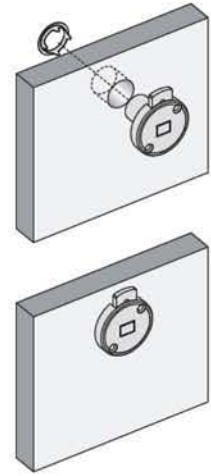

**Cupboard Lock Ø18**

**Rosette Ø18**

**L type strike plate**

Item no.	Size				
EAN3103/22	22mm	SX3000B	3.5x16		
Available Finish: Nickel					

**Installation Diagram**

**Slam Lock Ø18**

**Rosette Ø18**

**L type strike plate**

Item no.	Size				
EAN3105/22	22mm	SX3000B	3.5x16		
Available Finish: Nickel					

**Installation Diagram**