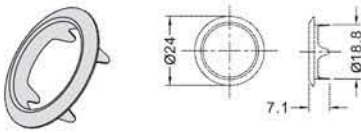

**Cupboard Lock Ø18**

**Rosette Ø18**

**L type strike plate**

Item no.	Size				
EAN3103/22	22mm	SX3000B	3.5x16		
Available Finish: Nickel					

**Installation Diagram**

**Slam Lock Ø18**

**Rosette Ø18**

**L type strike plate**

Item no.	Size				
EAN3105/22	22mm	SX3000B	3.5x16		
Available Finish: Nickel					

**Installation Diagram**