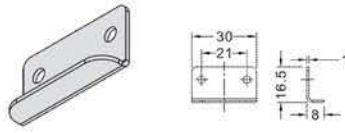

**Cupboard Lock Ø18**

**Rosette Ø18**

**L type strike plate**

Item no.	Size				
EAN3103/22	22mm	SX3000B	3.5x16		
Available Finish: Nickel					

**Installation Diagram**

**Slam Lock Ø18**

**Rosette Ø18**

**L type strike plate**

Item no.	Size				
EAN3105/22	22mm	SX3000B	3.5x16		
Available Finish: Nickel					

**Installation Diagram**