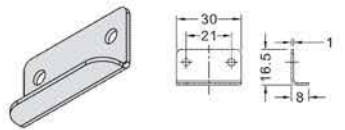

**Cupboard Lock Ø18**

**Rosette Ø18**

**L type strike plate**

Item no.	Size				
EAN3103/22	22mm	SX3000B	3.5x16		
Available Finish: Nickel					

**Installation Diagram**

**Slam Lock Ø18**

**Rosette Ø18**

**L type strike plate**

Item no.	Size				
EAN3105/22	22mm	SX3000B	3.5x16		
Available Finish: Nickel					

**Installation Diagram**