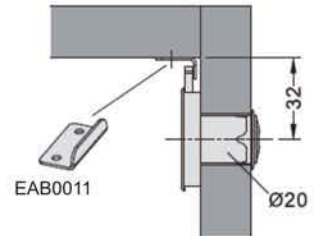

**Cupboard Lock Ø18**

**Rosette Ø18**

**L type strike plate**

Item no.	Size				
EAN3103/22	22mm	SX3000B	3.5x16		
Available Finish: Nickel					

**Installation Diagram**

**Slam Lock Ø18**

**Rosette Ø18**

**L type strike plate**

Item no.	Size				
EAN3105/22	22mm	SX3000B	3.5x16		
Available Finish: Nickel					

**Installation Diagram**