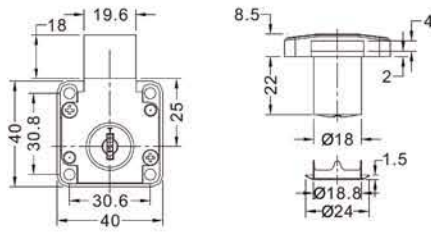

**Cupboard Lock Ø18**

**Rosette Ø18**

**L type strike plate**

Item no.	Size				
EAN3103/22	22mm	SX3000B	3.5x16		
Available Finish: Nickel					

**Installation Diagram**

**Slam Lock Ø18**

**Rosette Ø18**

**L type strike plate**

Item no.	Size				
EAN3105/22	22mm	SX3000B	3.5x16		
Available Finish: Nickel					

**Installation Diagram**