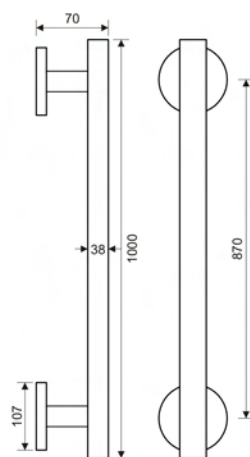

BLB1161

Matt Antique Brass

Satin Brass

Oil Rubbed

Rose Gold

Dimension

BLR1170

Lever handle has intricate design and ornate molding adding timeless aesthetic value.

Matt Antique Brass

BLB1171

Dimension

PHS1125

Dimension

PHS1135

Dimension

PHS1145

Dimension

PHS1155

Dimension

PHS1166

Dimension

PHS1177

Dimension

BRASS MORTICE KNOB

BRASS MORTICE KNOB

KNOB - BIG

Dimension

KNOB - MEDIUM

Dimension

BRASS DOOR KNOCKERS

DK1188

DK1199