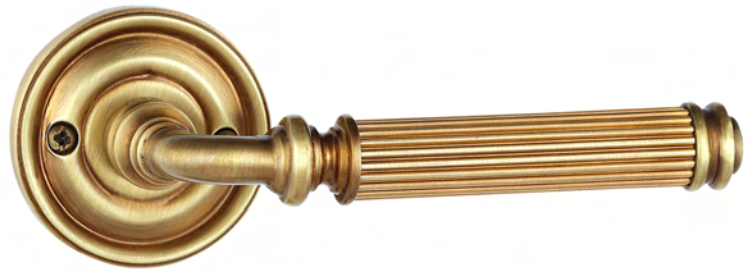

BARONIAL SERIES

 EUROART

Lever Handle, Lever Handle on Plate
Pull Handle, Door Knob & Door Knocker

BLR1120

Lever handle has intricate design and ornate molding adding timeless aesthetic value.

Satin Brass

Matt Antique Brass

Bronze

Dimension

BLR1140

Lever handle has intricate design and ornate molding adding timeless aesthetic value.

Polished Brass

Satin Brass

Matt Antique Brass

Rose Gold

Dimension

BLR1150

Lever handle has intricate design and ornate molding adding timeless aesthetic value.

Matt Antique Brass

Dimension

BLR1160

Lever handle has intricate design and ornate molding adding timeless aesthetic value.

BLB1161

Matt Antique Brass

Satin Brass

Oil Rubbed

Rose Gold

Dimension

BLR1170

Lever handle has intricate design and ornate molding adding timeless aesthetic value.