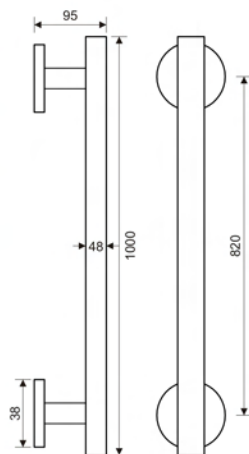

Dimension

PHS1155

Dimension

PHS1166

Dimension

PHS1177

Dimension

BRASS MORTICE KNOB

BRASS MORTICE KNOB

KNOB - BIG

Dimension

KNOB - MEDIUM

Dimension

BRASS DOOR KNOCKERS

DK1188

DK1199