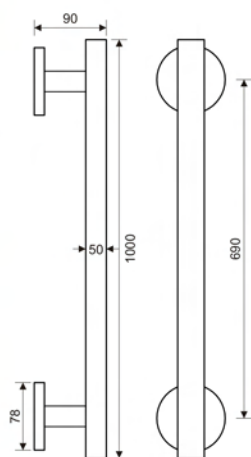

BLB1161

Matt Antique Brass

Satin Brass

Oil Rubbed

Rose Gold

Dimension

BLR1170

Lever handle has intricate design and ornate molding adding timeless aesthetic value.

Matt Antique Brass

BLB1171

Dimension

PHS1125

Dimension

PHS1135

Dimension

PHS1145

Dimension

PHS1155

Dimension

PHS1166

Dimension

PHS1177

Dimension

BRASS MORTICE KNOB

BRASS MORTICE KNOB

KNOB - BIG

Dimension

KNOB - MEDIUM

Dimension

BRASS DOOR KNOCKERS

DK1188

DK1199