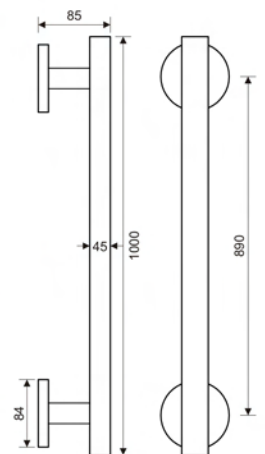

Dimension

PHS1155

Dimension

PHS1166

Dimension

PHS1177

Dimension

BRASS MORTICE KNOB

BRASS MORTICE KNOB

KNOB - BIG

Dimension

KNOB - MEDIUM

Dimension

BRASS DOOR KNOCKERS

DK1188

DK1199