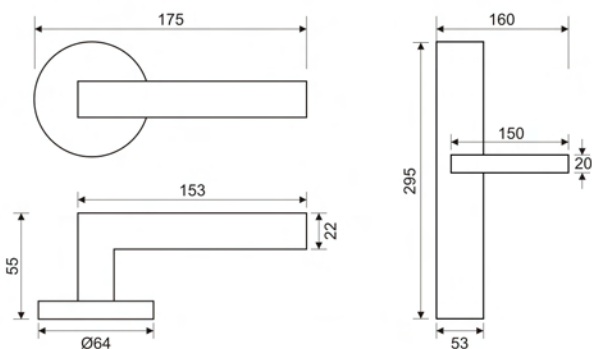

Dimension

BLR1150

Lever handle has intricate design and ornate molding adding timeless aesthetic value.

Matt Antique Brass

Dimension

BLR1160

Lever handle has intricate design and ornate molding adding timeless aesthetic value.

BLB1161

Matt Antique Brass

Satin Brass

Oil Rubbed

Rose Gold

Dimension

BLR1170

Lever handle has intricate design and ornate molding adding timeless aesthetic value.