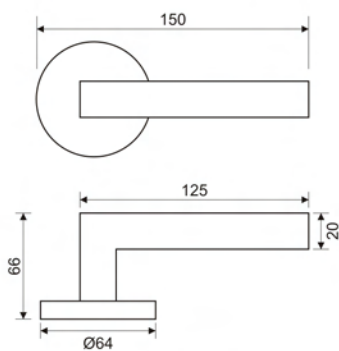

Full Gold

Matt Black

Dimension

BLR1130

Lever handle has intricate design and ornate molding adding timeless aesthetic value.

Bronze

Satin Brass

Matt Antique Brass

Bronze

Dimension

BLR1140

Lever handle has intricate design and ornate molding adding timeless aesthetic value.

Polished Brass

Satin Brass

Matt Antique Brass

Rose Gold

Dimension

BLR1150

Lever handle has intricate design and ornate molding adding timeless aesthetic value.

Matt Antique Brass

Dimension

BLR1160

Lever handle has intricate design and ornate molding adding timeless aesthetic value.

BLB1161

Matt Antique Brass

Satin Brass

Oil Rubbed

Rose Gold

Dimension

BLR1170

Lever handle has intricate design and ornate molding adding timeless aesthetic value.