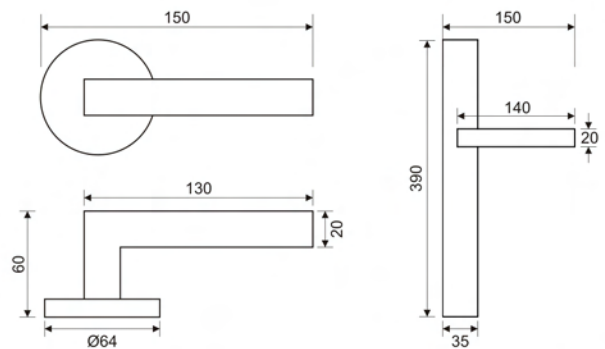

BLB1171

Dimension