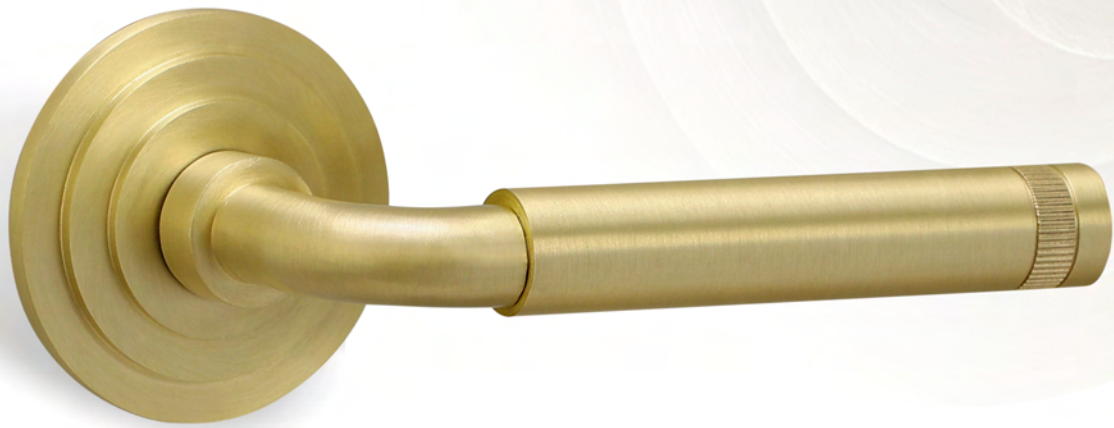

BARONIAL SERIES

 EUROART

Lever Handle, Lever Handle on Plate
Pull Handle, Door Knob & Door Knocker

BLR1120

Lever handle has intricate design and ornate molding adding timeless aesthetic value.

Satin Brass

Matt Antique Brass

Full Gold

Matt Black

Dimension

BLR1130

Lever handle has intricate design and ornate molding adding timeless aesthetic value.

Bronze

Satin Brass

Matt Antique Brass

Bronze

Dimension

BLR1140

Lever handle has intricate design and ornate molding adding timeless aesthetic value.

Polished Brass

Satin Brass

Matt Antique Brass

Rose Gold

BLB1161

Matt Antique Brass

Satin Brass

Oil Rubbed

Rose Gold

Dimension

BLR1170

Lever handle has intricate design and ornate molding adding timeless aesthetic value.