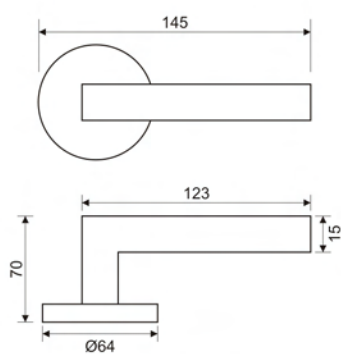

Full Gold

Matt Black

Dimension

BLR1130

Lever handle has intricate design and ornate molding adding timeless aesthetic value.

Bronze

Satin Brass

Matt Antique Brass

Bronze

Dimension

BLR1140

Lever handle has intricate design and ornate molding adding timeless aesthetic value.

Polished Brass

Satin Brass

Matt Antique Brass

Rose Gold

Dimension

BLR1150

Lever handle has intricate design and ornate molding adding timeless aesthetic value.

Matt Antique Brass

Dimension

BLR1160

Lever handle has intricate design and ornate molding adding timeless aesthetic value.

BLB1161

Matt Antique Brass

Satin Brass

Oil Rubbed

Rose Gold

Dimension

BLR1170

Lever handle has intricate design and ornate molding adding timeless aesthetic value.