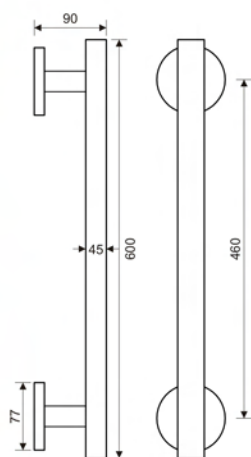

BLB1161

Matt Antique Brass

Satin Brass

Oil Rubbed

Rose Gold

Dimension

BLR1170

Lever handle has intricate design and ornate molding adding timeless aesthetic value.

Matt Antique Brass

BLB1171

Dimension

PHS1125

Dimension

PHS1135

Dimension

PHS1145

Dimension

PHS1155

Dimension

PHS1166

Dimension

PHS1177

Dimension

BRASS MORTICE KNOB

BRASS MORTICE KNOB

KNOB - BIG

Dimension

KNOB - MEDIUM

Dimension

BRASS DOOR KNOCKERS

DK1188

DK1199