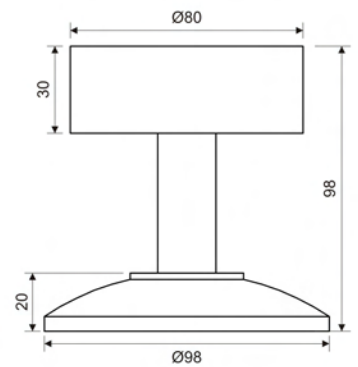

Dimension

KNOB - MEDIUM