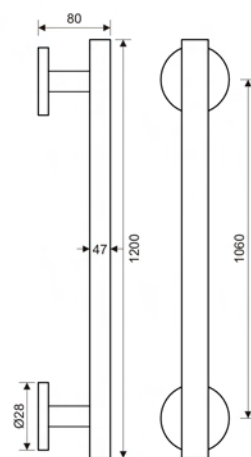

BLB1161

Matt Antique Brass

Satin Brass

Oil Rubbed

Rose Gold

Dimension

BLR1170

Lever handle has intricate design and ornate molding adding timeless aesthetic value.

Matt Antique Brass

BLB1171

Dimension

PHS1125

Dimension

PHS1135

Dimension

PHS1145

Dimension

PHS1155

Dimension

PHS1166

Dimension

PHS1177

Dimension

BRASS MORTICE KNOB

BRASS MORTICE KNOB

KNOB - BIG

Dimension

KNOB - MEDIUM

Dimension

BRASS DOOR KNOCKERS

DK1188

DK1199