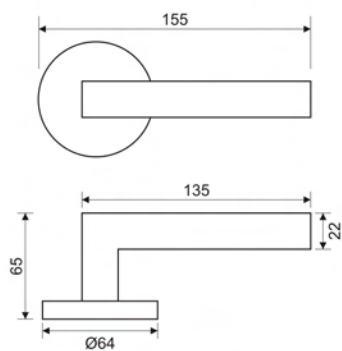

Full Gold

Matt Black

Dimension

BLR1130

Lever handle has intricate design and ornate molding adding timeless aesthetic value.

Bronze

Satin Brass

Matt Antique Brass

Bronze

Dimension

BLR1140

Lever handle has intricate design and ornate molding adding timeless aesthetic value.

Polished Brass

Satin Brass

Matt Antique Brass

Rose Gold

Dimension

BLR1150

Lever handle has intricate design and ornate molding adding timeless aesthetic value.

Matt Antique Brass

Dimension

BLR1160

Lever handle has intricate design and ornate molding adding timeless aesthetic value.

BLB1161

Matt Antique Brass

Satin Brass

Oil Rubbed

Rose Gold

Dimension

BLR1170

Lever handle has intricate design and ornate molding adding timeless aesthetic value.