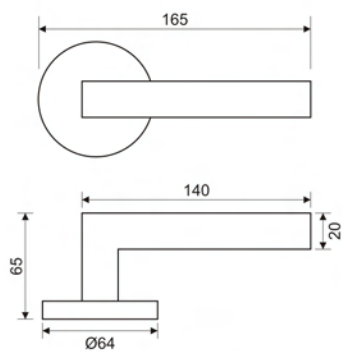

BARONIAL SERIES

 EUROART

Lever Handle, Lever Handle on Plate
Pull Handle, Door Knob & Door Knocker

BLR1120

Lever handle has intricate design and ornate molding adding timeless aesthetic value.

Satin Brass

Matt Antique Brass

Full Gold

Matt Black

Dimension

BLR1130

Lever handle has intricate design and ornate molding adding timeless aesthetic value.

Bronze

Satin Brass

Matt Antique Brass

Bronze

Dimension

BLR1140

Lever handle has intricate design and ornate molding adding timeless aesthetic value.

Polished Brass

Satin Brass

Matt Antique Brass

Rose Gold

Dimension

BLR1150

Lever handle has intricate design and ornate molding adding timeless aesthetic value.

Matt Antique Brass

Dimension

BLR1160

Lever handle has intricate design and ornate molding adding timeless aesthetic value.