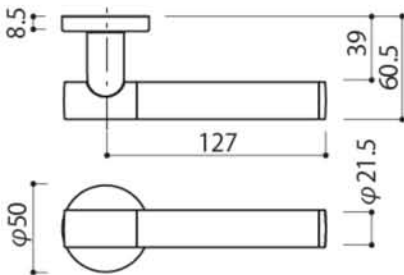

EA-JKC

Material : Solid Brass + Calf Leather
More than 15 finishes

Leather

Black

Dark Brown

Beige

EA-MNC

Material : Zinc Alloy + Leather
Finish : CP, SN

Leather

Black

Dark Brown

Beige