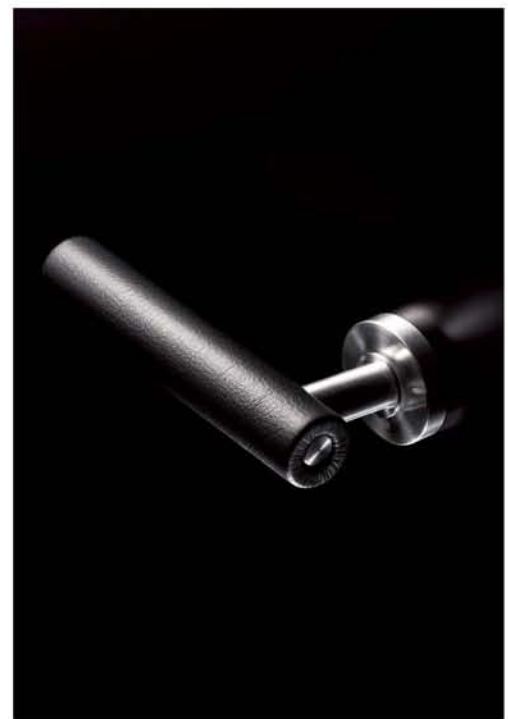

EA-UL1059

Material : Leather, Black
Finish : Hairline Stainless Steel