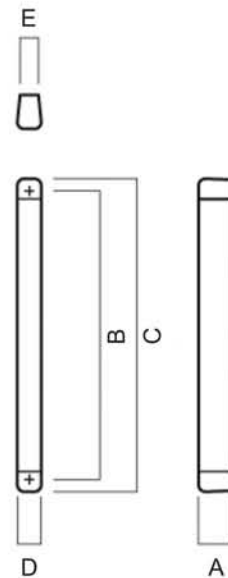

Oxidized, Dark Bronze

Ref. No.	A	B	C	D	E
EA-T960	70	425	520	40	25

EA-T3102

Material : Leather, Dark Brown

Brass Polished

Ref. No.	A	B	C	D	E
EA-T3102	76	Ø32	25	780	1280

EA-H1148

Black & ABS, Black