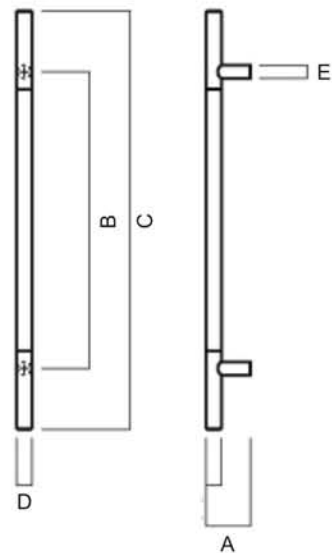

EA-G1236

Stainless Mirror

Ref. No.	A	B	C	D	E
EA-G1236	62	425	600	22	19