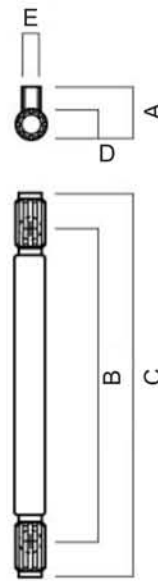

Oxidized, Dark Bronze

Ref. No.	A	B	C	D	E
EA-G960	70	425	520	40	25