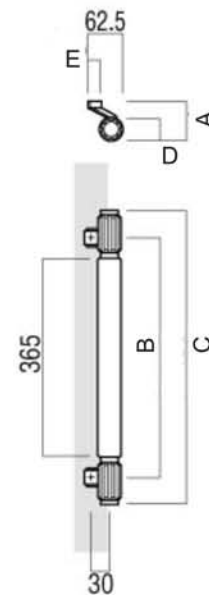

Oxidized, Dark Bronze

Ref. No.	A	B	C	D	E
EA-T960	70	425	520	40	25

EA-T3102

Material : Leather, Dark Brown

Brass Polished

Ref. No.	A	B	C	D	E
EA-T3102	76	Ø32	25	780	1280

EA-H1148

Black & ABS, Black