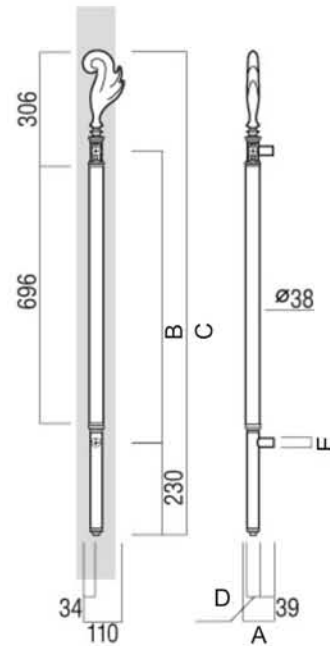

Oxidized, Dark Bronze

Ref. No.	A	B	C	D	E
EA-T960	70	425	520	40	25

EA-T3102

Material : Leather, Dark Brown

Brass Polished

Ref. No.	A	B	C	D	E
EA-T3102	76	Ø32	25	780	1280

EA-H1148

Black & ABS, Black