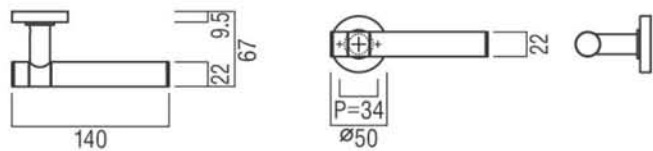

EA-G2850

Ref. No.	A	B	C	D	E
EA-G2850	70	419	1600 to 2160	27.2	19

Material : Leather, Black
Finish : Stainless Steel, Hairline + Polished