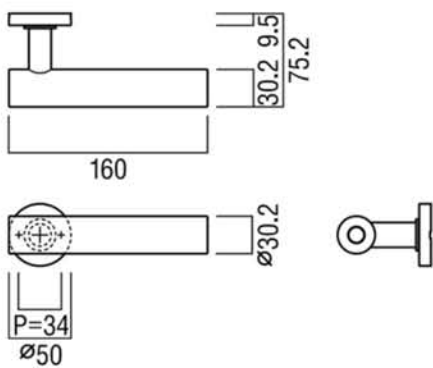

EA-UL1059

Material : Leather, Black
Finish : Hairline Stainless Steel