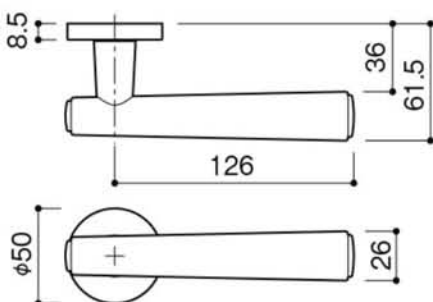

EA-JKC

Material : Solid Brass + Calf Leather
More than 15 finishes

Leather

Black

Dark Brown

Beige

EA-MNC

Material : Zinc Alloy + Leather
Finish : CP, SN

Leather

Black

Dark Brown

Beige