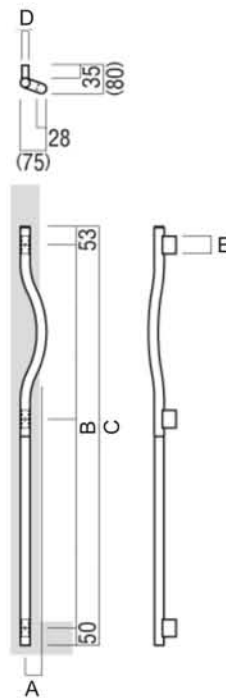

EA-T1247

Stainless Mirror

Ref. No.	A	B	C	D	E
EA-T1247	47	1100	1203	20	50