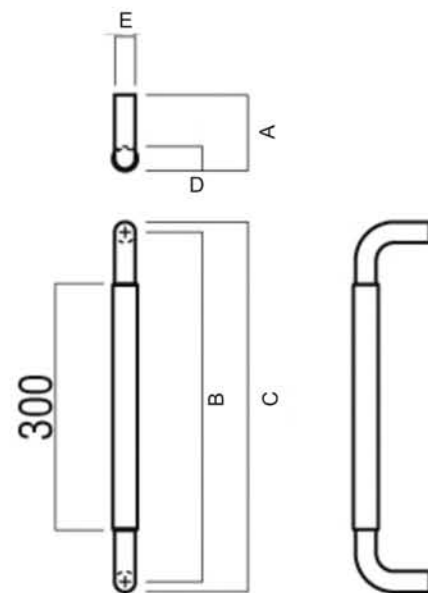

EA-H1185

Stainless Steel, Polished

Ref. No.	A	B	C	D	E
EA-H1185	92.5	425	450	30	25