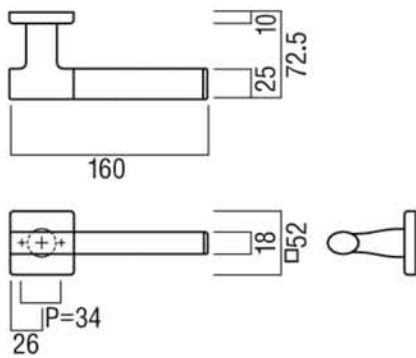

EA-UL777

Material : Leather, Black & Aluminum
Finish : Hairline Anodized, Stainless Steel Color