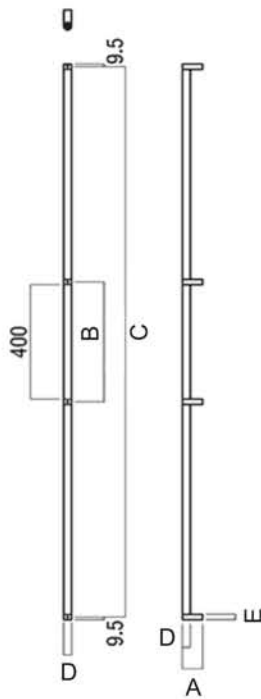

EA-G2850

Ref. No.	A	B	C	D	E
EA-G2850	70	419	1600 to 2160	27.2	19

Material : Leather, Black
Finish : Stainless Steel, Hairline + Polished