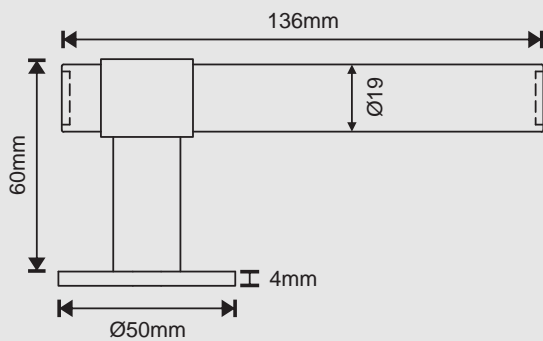

Lever On Concealed 4mm Unsprung Ball Bearing Rose

900 SERIES

LRS955

Black PVD

Finishes: