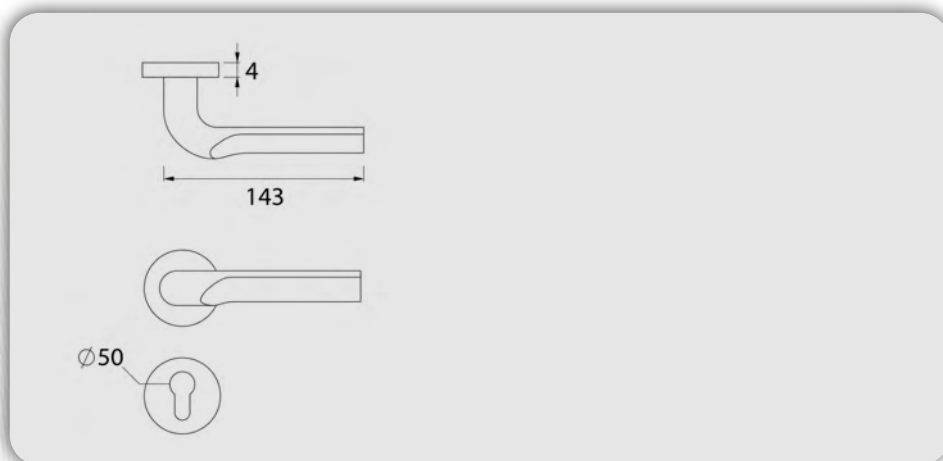

Lever On Concealed 4mm Unsprung Ball Bearing Rose

900 SERIES

LRS959

Satin Stainless Steel

PHS959

Finishes: