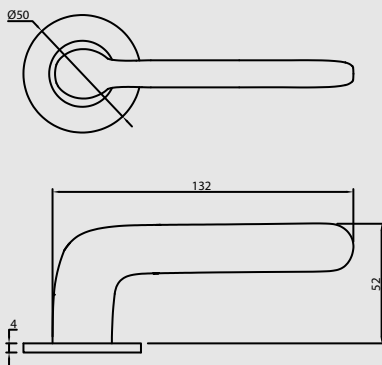

Finishes:

Black PVD

Satin Champagne Gold PVD

Gun Metal PVD

Satin Brass PVD

Lever On Concealed 4mm Unsprung Ball Bearing Rose

900 SERIES

LRS956