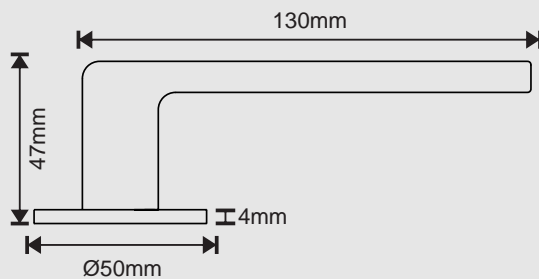

Satin Stainless Steel

Satin Champagne Gold PVD

Satin Brass PVD

Satin Rose Gold PVD

Gun Metal PVD

Lever On Concealed 4mm Unsprung Ball Bearing Rose

900 SERIES

LRS972