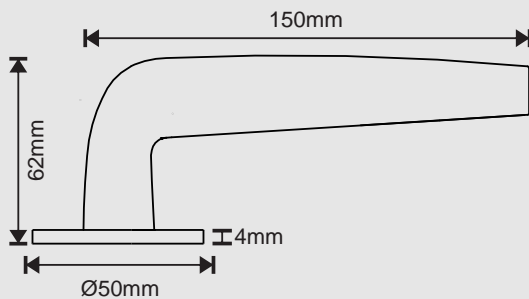

Lever On Concealed 4mm Unsprung Ball Bearing Rose

900 SERIES

LRS956

Satin Stainless Steel

Finishes: