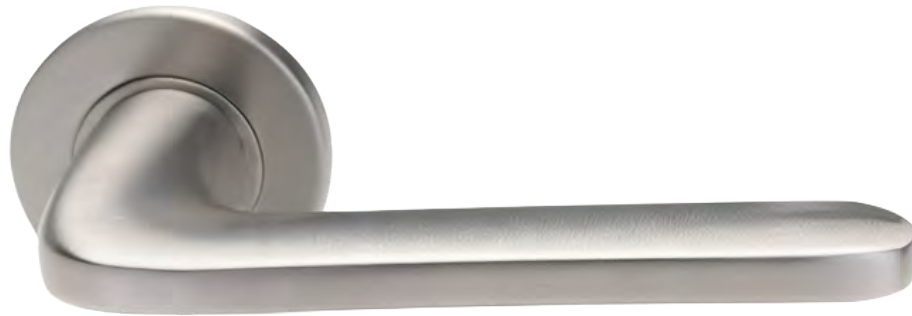

Satin Stainless Steel

Satin Brass PVD

Gun Metal PVD

Lever On Concealed 4mm Unsprung Ball Bearing Rose

900 SERIES

LRS921

Satin Stainless Steel

Finishes:

Black PVD

Satin Brass PVD

Gun Metal PVD

Satin Champagne Gold PVD

Lever On Concealed 4mm Unsprung Ball Bearing Rose

900 SERIES

LRS922

Satin Stainless Steel