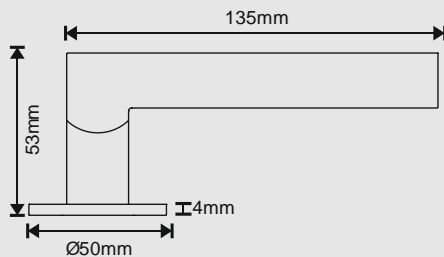

Lever On Concealed 4mm Unsprung Ball Bearing Rose

900 SERIES

LRS973

Satin Stainless Steel

Finishes: