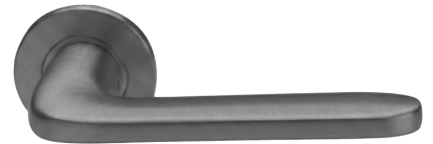

Satin Stainless Steel

Satin Brass PVD

Gun Metal PVD

Lever On Concealed 4mm Unsprung Ball Bearing Rose

900 SERIES

LRS921

Satin Stainless Steel

Finishes:

Black PVD

Satin Brass PVD

Gun Metal PVD

Satin Champagne Gold PVD

Lever On Concealed 4mm Unsprung Ball Bearing Rose

900 SERIES

LRS922

Satin Stainless Steel

Finishes:

Black PVD

Satin Champagne Gold PVD

Gun Metal PVD

Satin Brass PVD

Lever On Concealed 4mm Unsprung Ball Bearing Rose

900 SERIES

LRS956