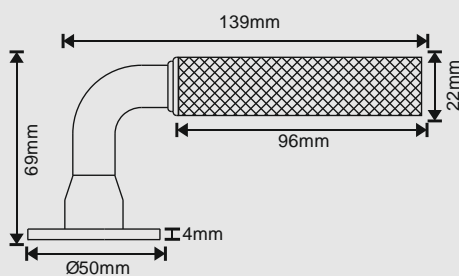

Lever On Concealed 4mm Unsprung Ball Bearing Rose

900 SERIES

LRS951

Satin Brass PVD

Finishes: