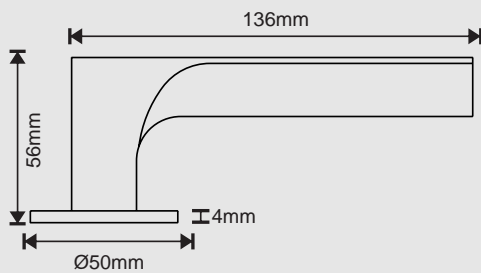

Lever On Concealed 4mm Unsprung Ball Bearing Rose

900 SERIES

LRS972

Satin Stainless Steel

Finishes: