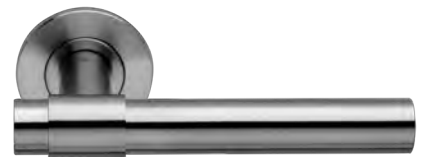

Gun Metal PVD

Fused Nickel Bronze PVD

Lever On Concealed 4mm Unsprung Ball Bearing Rose

900 SERIES

LRS953

Satin Stainless Steel

Finishes:

Black PVD

Satin Champagne Gold PVD

Gun Metal PVD

Fused Nickel Bronze PVD

Satin Rose Gold PVD

Lever On Concealed 4mm Unsprung Ball Bearing Rose

900 SERIES

LRS955

Black PVD

Finishes:

Satin Stainless Steel

Satin Brass PVD

Gun Metal PVD

Satin Champagne Gold PVD

Satin Rose Gold PVD

Lever On Concealed 4mm Unsprung Ball Bearing Rose

900 SERIES