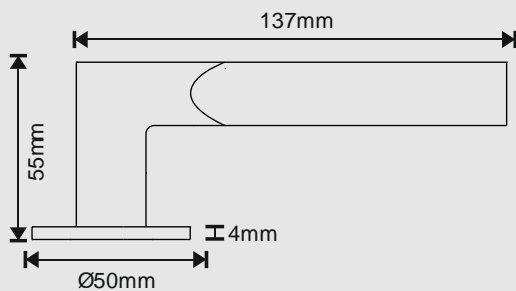

Lever On Concealed 4mm Unsprung Ball Bearing Rose

900 SERIES

LRS959

Satin Stainless Steel

PHS959

Finishes:

Black PVD

Satin Champagne Gold PVD