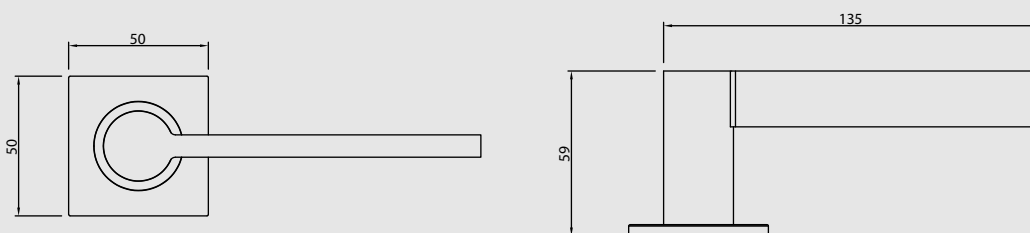

Lever On Concealed 4mm Unsprung Ball Bearing Rose

900 SERIES

LRS977

Satin Stainless Steel

Finishes: