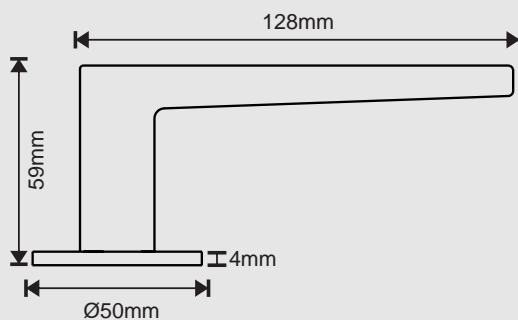

Lever On Concealed 4mm Unsprung Ball Bearing Rose

900 SERIES

LRS951

Satin Brass PVD

Finishes:

Black PVD

Satin Stainless Steel

Gun Metal PVD