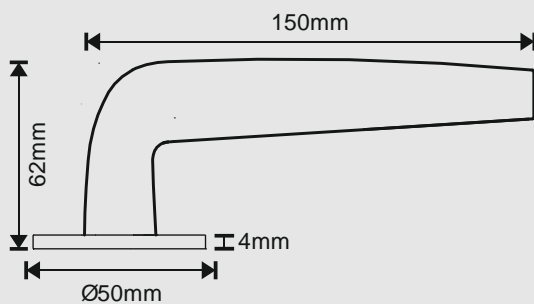

Lever On Concealed 4mm Unsprung Ball Bearing Rose

900 SERIES

LRS976

Satin Stainless Steel

Finishes: