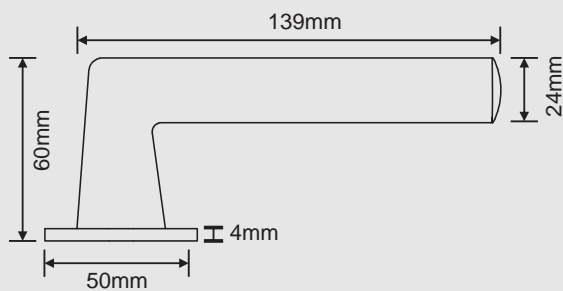

Lever On Concealed 4mm Unsprung Ball Bearing Rose

900 SERIES

LRS954

Satin Brass PVD

Finishes: