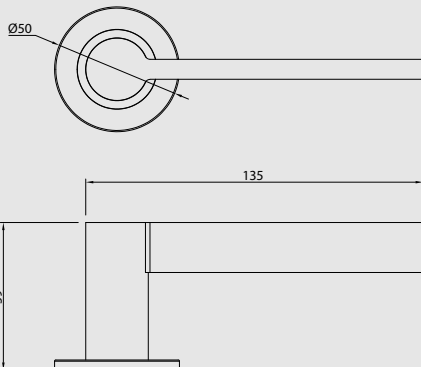

Satin Stainless Steel

Satin Brass PVD

Gun Metal PVD

Lever On Concealed 4mm Unsprung Ball Bearing Rose

900 SERIES

LRS921

Satin Stainless Steel

Finishes: