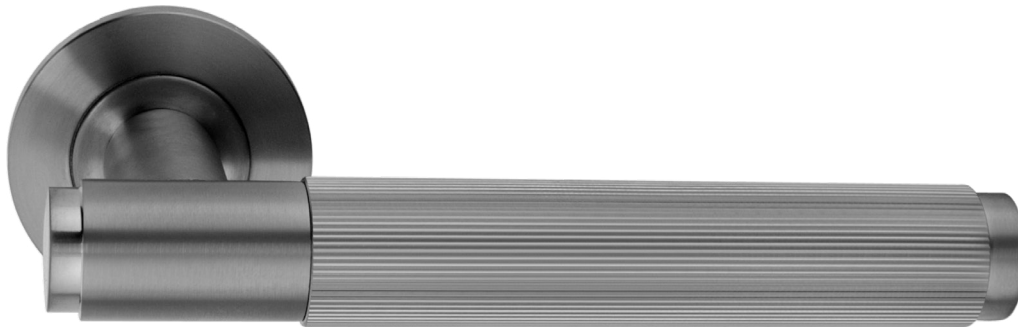

DOOR OPENING SOLUTION
4MM UNSPRUNG BALL
BEARING SS LEVER HANDLES

Lever On Concealed 4mm Unsprung Ball Bearing Rose

MOTIF SERIES

E9-101

Satin Stainless Steel

Finishes:

Gun Metal PVD

Black PVD

Satin Rose Gold PVD

Satin Champagne Gold PVD

Fused Nickel Bronze PVD

Lever On Concealed 4mm Unsprung Ball Bearing Rose

HARPER SERIES

E10-101

Gun Metal PVD

Finishes:

Lever On Concealed 4mm Unsprung Ball Bearing Rose

900 SERIES

LRS959

Satin Stainless Steel

PHS959

Finishes:

Black PVD

Satin Champagne Gold PVD