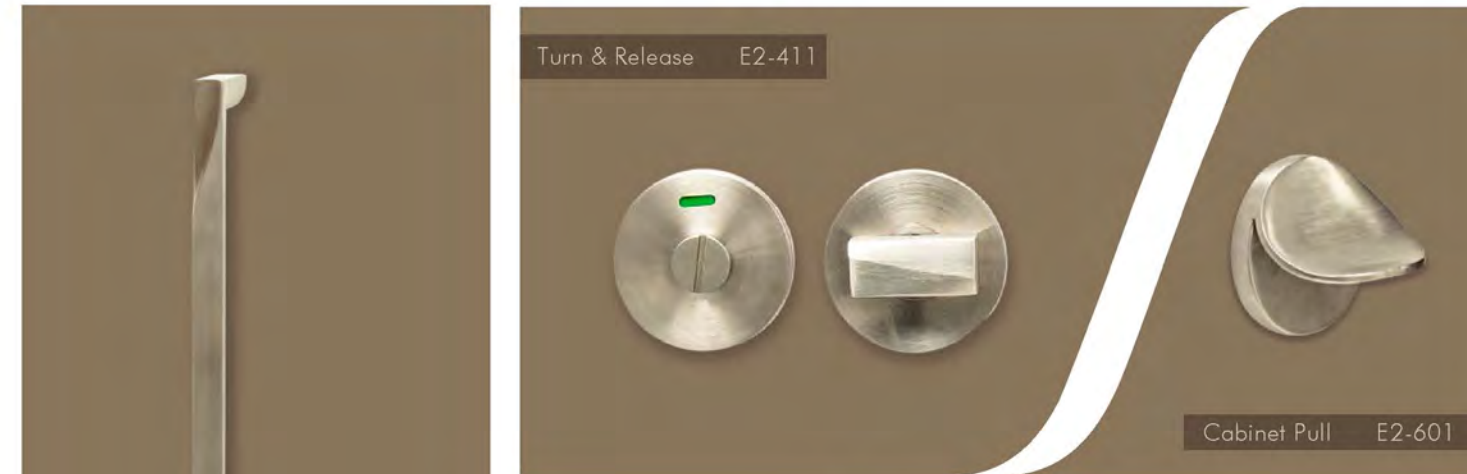

- SB / PVD
  Satin Brass
- SSS
  Satin Stainless Steel