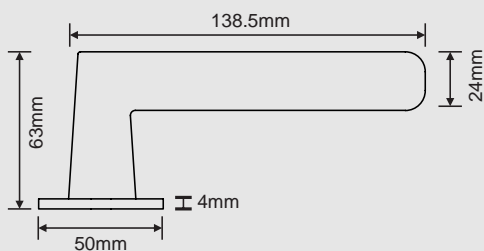

Finishes: SSS, SCG/PVD, BL/PVD, FNB/PVD, GM/PVD, SB/PVD