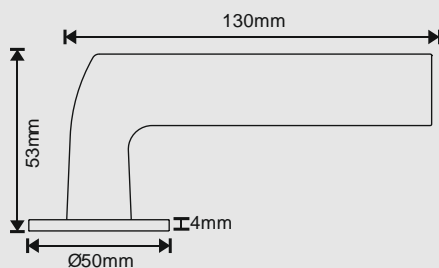

Lever On Concealed 4mm Unsprung Ball Bearing Rose

900 SERIES

LRS953

Satin Stainless Steel

Finishes: