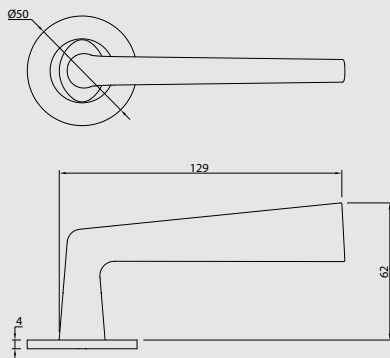

Black PVD

Satin Brass PVD

Gun Metal PVD

Satin Champagne Gold PVD

Lever On Concealed 4mm Unsprung Ball Bearing Rose

900 SERIES

LRS922

Satin Stainless Steel