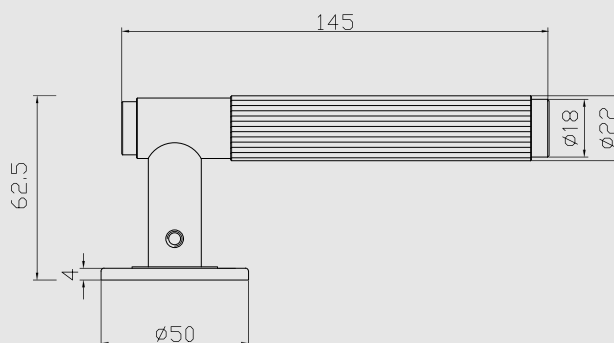

Finishes: SSS, GM/PVD, SCG/PVD, BL/PVD, FNB/PVD