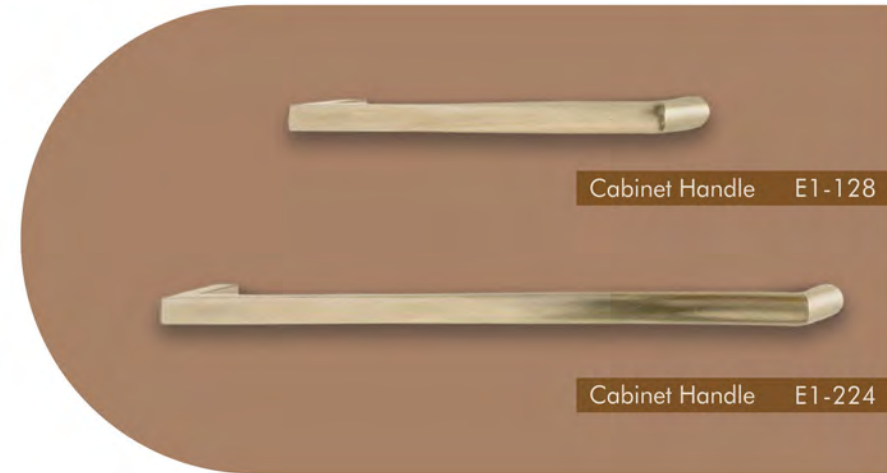

THE DESIGN PHILOSOPHY

The very essence of metal in motion. The shape transforms seamlessly from square to round.

Coat Hook E1-201

Escutcheon E-311

Turn & Release E1-411

Lever Handle E1-101

Pull handle E1-450