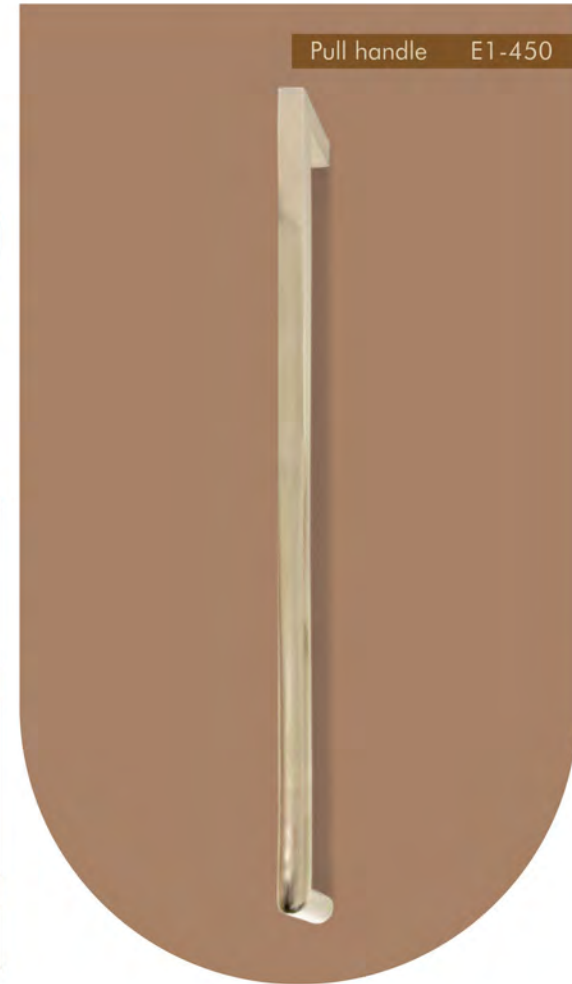

THE DESIGN PHILOSOPHY

The very essence of metal in motion. The shape transforms seamlessly from square to round.

Coat Hook E1-201

Escutcheon E-311

Turn & Release E1-411

Lever Handle E1-101

Pull handle E1-450