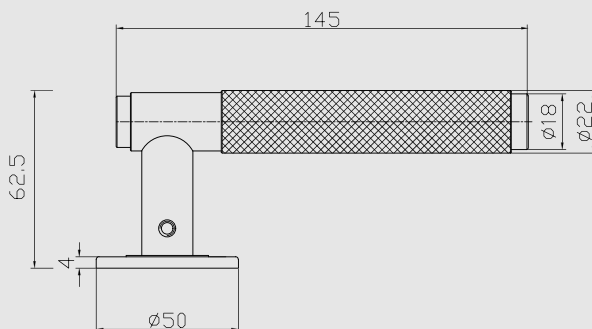

Lever On Concealed 4mm Unsprung Ball Bearing Rose

MOTIF SERIES

E9-101

Satin Stainless Steel

Finishes: