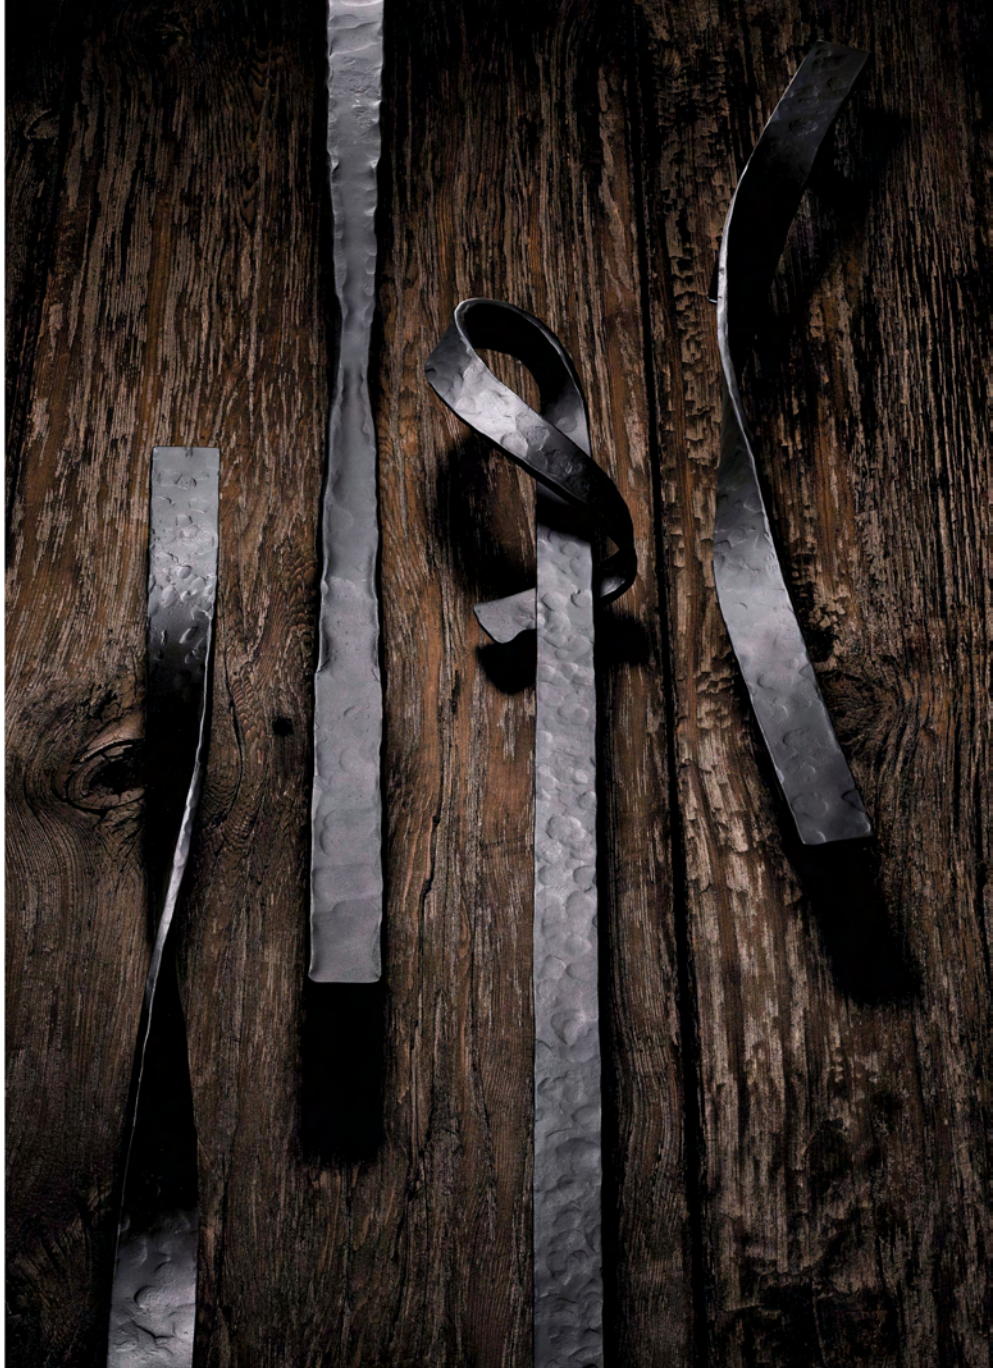

HAMMERED IRON

Door Pull

Sizes : 600mm, 800mm

Finish : CP, SB, SC, RG, MSN, MAB, MBL