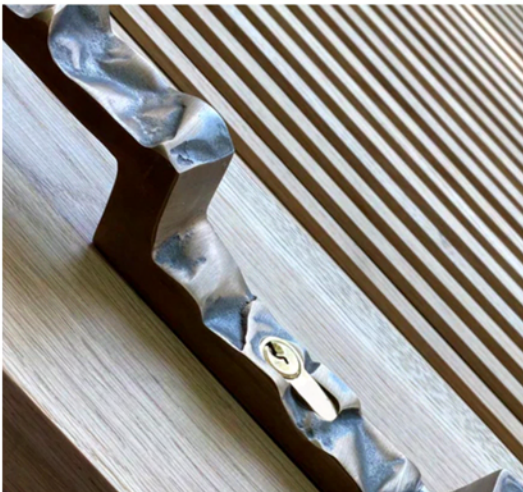

STONE WAVE

Door Pull

Sizes : 1200mm, 1500mm, 1800mm

Finish : CP, SB, SC, RG, MSN, MAB, MBL