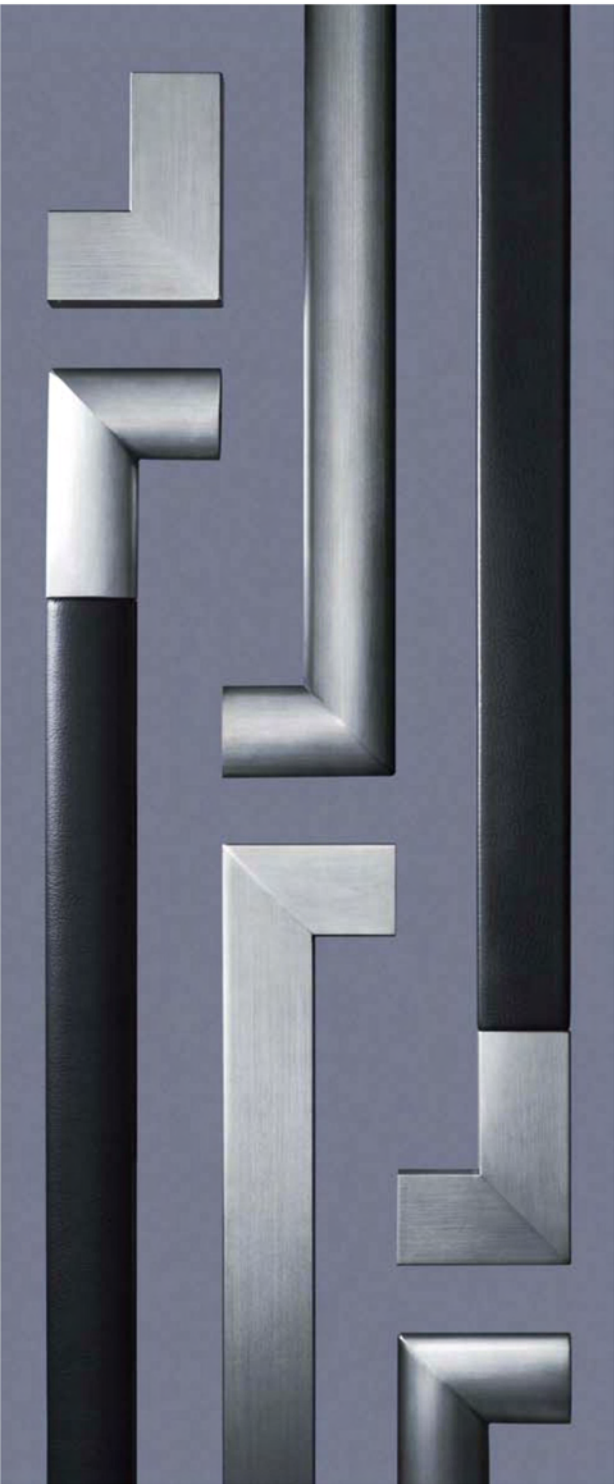

AMEROCK

Door Pull

Sizes : 700mm, 1200mm, 2200mm

Finish : CP, SB, SC, RG, MSN, MAB, MBL