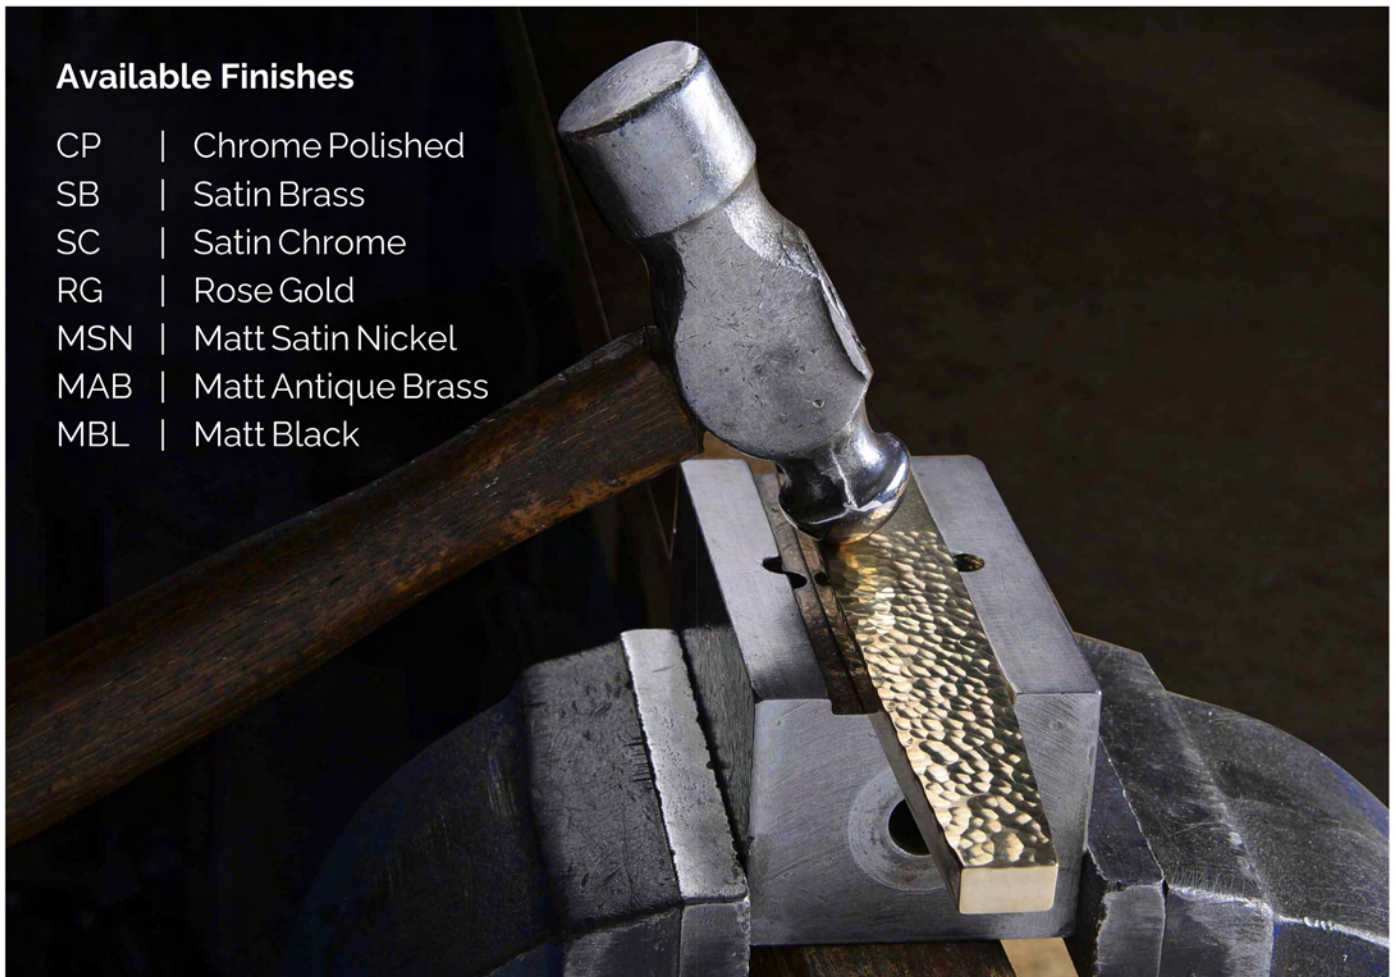

Available Finishes

- CP | Chrome Polished
- SB | Satin Brass
- SC | Satin Chrome
- RG | Rose Gold
- MSN | Matt Satin Nickel
- MAB | Matt Antique Brass
- MBL | Matt Black