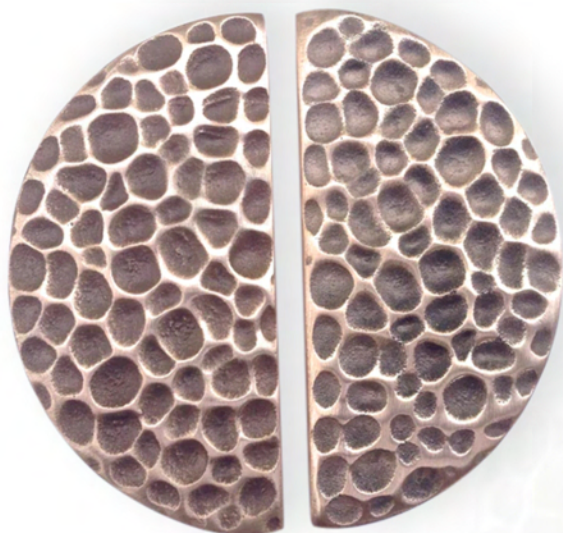

HONEYCOMB

Door Pull

Sizes : 300mm, 450mm

Finish : CP, SB, SC, RG, MSN, MAB, MBL