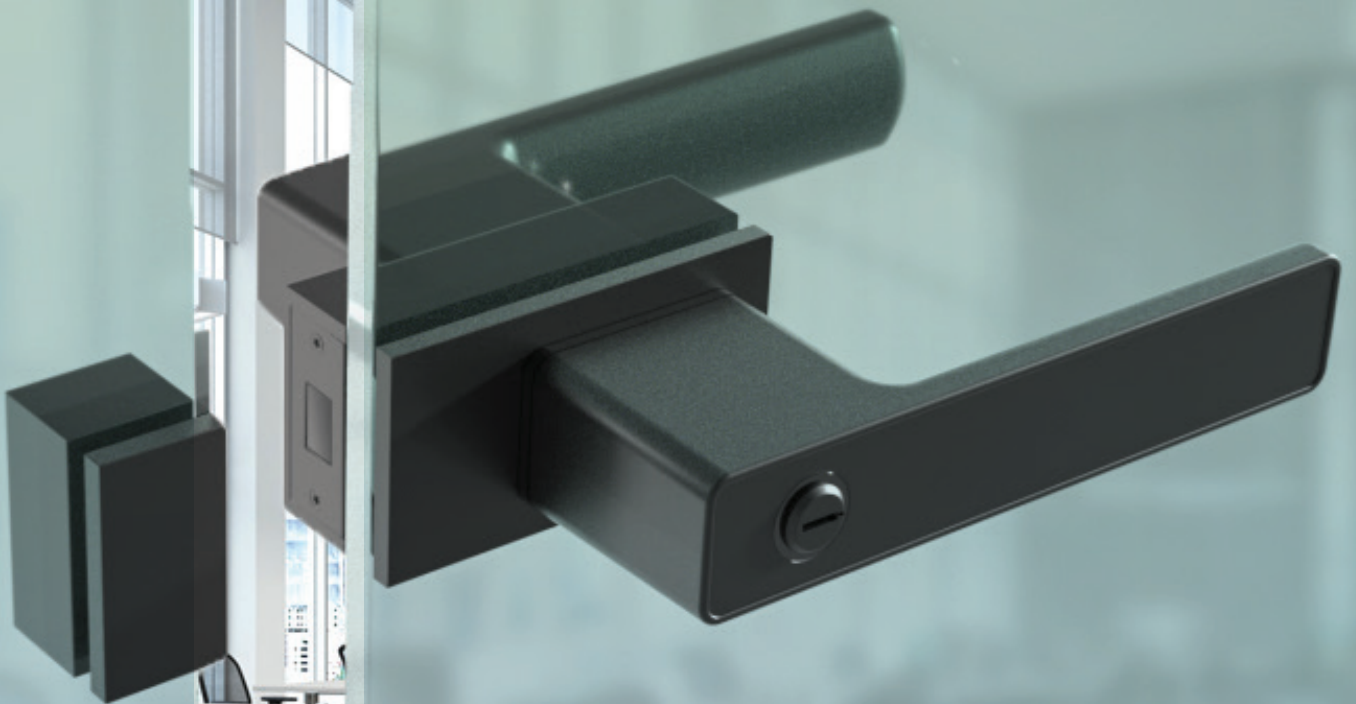

Suitable for Aluminum Framed Glass Doors

REFLECTOR

ELEGENCE FOR FRAMELESS GLASS DOOR

Enhance your modern glass door system with a sleek and secure glass-to-glass lever featuring an integrated lock for seamless style and safety