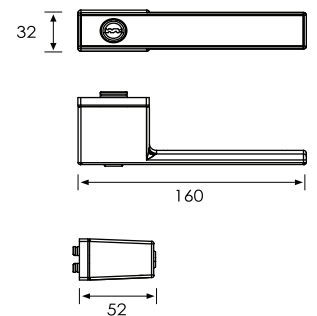

Product Details

- 60mm magnetic latch lock : **Mortise** ■
- Turn with emergency function for Bathroom : **Function** ■
- 40-60mm : **Door Thickness** ■
- Universal non handed : **Application** ■

ENDLESS CIRCLE