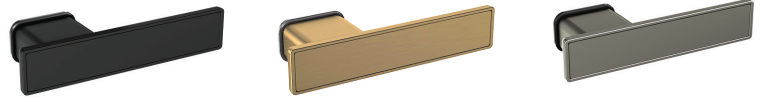

- 60mm magnetic latch lock : **Mortise** ■
- Turn with emergency function for Bathroom : **Function** ■
- 40-60mm : **Door Thickness** ■
- Universal non handed : **Application** ■

MINIMALISTIC LEVER
HIDDEN
EMERGENCY-RELEASE
MECHANISM

The coin-release mechanism is concealed within the handle to maintain a minimalist design.

Ergo

LPF313Z

Hidden Key & thumb turn function

Matt Black

Satin Brass

Matt Satin Brass

Finishes