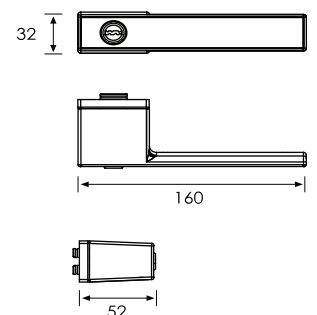

White

Matt Black

Matt Antique Brass

Finishes

MSN | SB | MBL | WHT

Product Details

- 60mm magnetic latch lock : **Mortise** ■
- Key & thumb turn function : **Function** ■
- 40-60mm : **Door Thickness** ■
- Universal non handed : **Application** ■