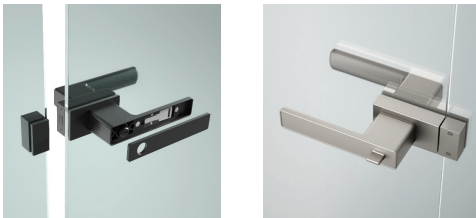

REFLECTOR

GBD262F

Key & thumb turn function

Matt Black