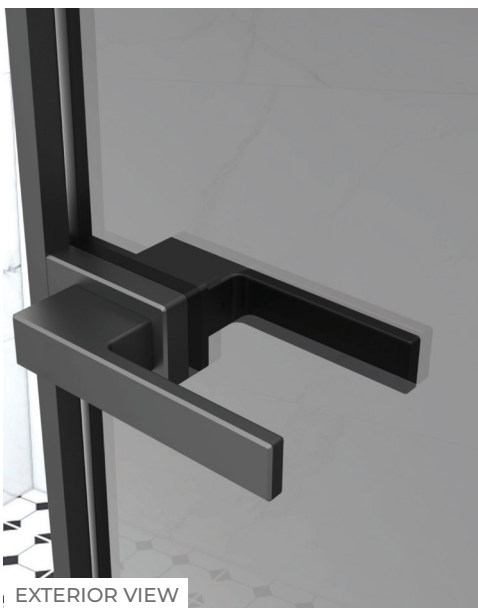

- Aluminum alloy : **Material** ■
- 60mm magnetic latch lock : **Mortise** ■
- Key & thumb turn function : **Function** ■
- 8-12mm : **Door Thickness** ■

Suitable for Aluminum Framed Doors

Guard

LEF262G

Turn with emergency function for Bathroom