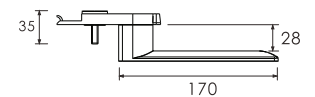

Product Details

- 60mm magnetic latch lock : **Mortise** ■
- Key & thumb turn function : **Function** ■
- 44-55mm : **Door Thickness** ■
- Aluminium frame doors & wooden doors : **Application** ■

Chromogenic

SEF262A

Turn with emergency function for Bathroom

Matt Black

White

Finishes

MSN | SB | MBL | WHT

Product Details

- 60mm magnetic latch lock : **Mortise** ■
- Turn with emergency function for Bathroom : **Function** ■
- 44-55mm : **Door Thickness** ■
- Aluminium frame doors & wooden doors : **Application** ■

ENDLESS SQUARE

60MM MAGNETIC MORTISE PRIVACY LOCK

The edge of the door lock adopts a radian design,
the elderly and children will not hurt their hands when using it

Endless - Square

LPF262Z

Key & thumb turn function