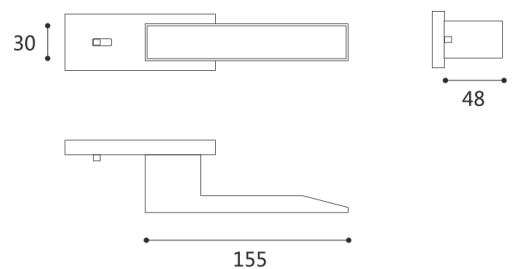

Product Details

- 60mm magnetic latch lock : **Mortise** ■
- Turn with emergency function : **Function** ■
- for Bathroom with indicator
- 8-12mm : **Door Thickness** ■

Suitable for Aluminum Framed Glass Doors