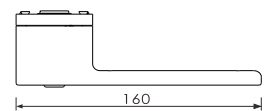

Product Details

- 60mm magnetic latch lock : **Mortise** ■
- Turn with emergency function for Bathroom : **Function** ■
- 40-60mm : **Door Thickness** ■
- Universal non handed : **Application** ■