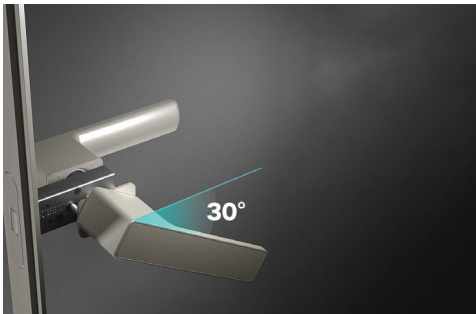

ENDLESS SQUARE

60MM MAGNETIC MORTISE PRIVACY LOCK

The edge of the door lock adopts a radian design,
the elderly and children will not hurt their hands when using it

Endless - Square

LPF262Z

Key & thumb turn function