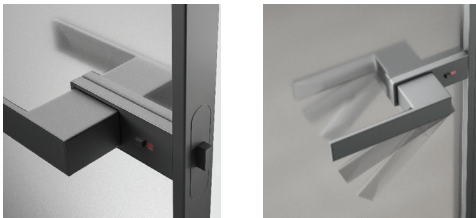

Pure

SPF252i

Turn with emergency function for Bathroom with indicator

Finishes

MSN | SB | MBL | WHT | MAB

Product Details

- 60mm magnetic latch lock : **Mortise** ■
- Turn with emergency function : **Function** ■
- for Bathroom with indicator
- 8-12mm : **Door Thickness** ■

Suitable for Aluminum Framed Glass Doors