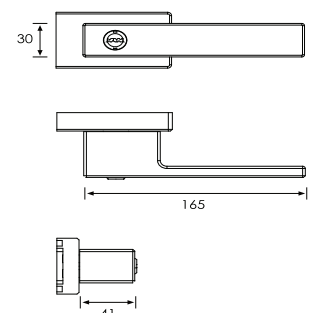

Product Details

- 60mm magnetic latch lock : **Mortise** ■
- Turn with emergency function for Bathroom : **Function** ■
- 8-12mm : **Door Thickness** ■

Suitable for Aluminum Framed Doors