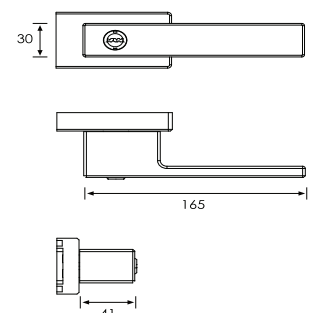

Product Details

- 60mm magnetic latch lock : **Mortise** ■
- Key & thumb turn function : **Function** ■
- 8-12mm : **Door Thickness** ■

Suitable for Frameless Glass Doors

Sales Office

Euro Art (UK) LTD.
69 Staverton Road, London
NW2 5HA