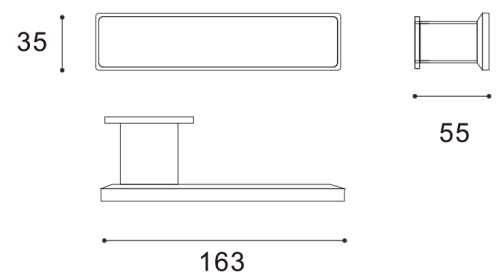

MSN | SB | MBL | WHT | MAB

Product Details

- 60mm magnetic latch lock : **Mortise** ■
- Hidden Key & thumb turn function : **Function** ■
- 8-12mm : **Door Thickness** ■

GUARD

THE BEAUTY **HARDWARE** OF GLASS