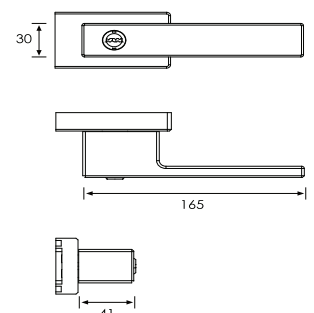

MSN | SB | MBL | WHT | MAB

Product Details

- 60mm magnetic latch lock : **Mortise** ■
- Hidden Key & thumb turn function : **Function** ■
- 8-12mm : **Door Thickness** ■

GUARD

THE BEAUTY **HARDWARE** OF GLASS

- Aluminum alloy : **Material** ■
- 60mm magnetic latch lock : **Mortise** ■
- Key & thumb turn function : **Function** ■
- 8-12mm : **Door Thickness** ■

Suitable for Aluminum Framed Doors

Guard

LEF262G

Turn with emergency function for Bathroom