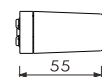

Product Details

- 60mm magnetic latch lock : **Mortise** ■
- Turn with emergency function for Bathroom : **Function** ■
- 40-60mm : **Door Thickness** ■
- Universal non handed : **Application** ■