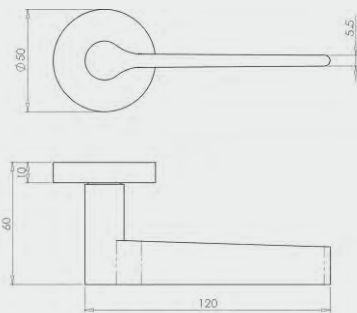

Finish: SCG, MAB, SC, BN, SB, UB, MBL, GM