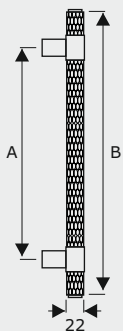

| Ref. No. | Size Ax B |
|----------|-----------|
| ● BK7530 | : 32x30mm |

| Ref. No. | Size A x B |
|------------|------------|
| ● BPH75400 | : 305x400 |
| ● BPH75600 | : 504x600 |

Finish : SSS, SCG, MAB, GM

| Ref. No. | Size AxB |
|----------|-------------|
| ● BK6534 | : 29x34.5mm |

| Ref. No. | Size A x B |
|-------------|------------|
| ● BPH65400 | : 305x400 |
| ● BPH65600 | : 504x600 |
| ● BPH651000 | : 905x1000 |

Pull Handle

| Ref. No. | Size A x B |
|------------|------------|
| ● BPH91400 | : 305x400 |
| ● BPH91600 | : 505x600 |

Small Cylinder Knob

| Ref. No. | Size Ax B |
|----------|-----------|
| ● BK901 | : 34x20mm |

T Handle

| Ref. No. | Size Ax BxCxD |
|----------|-----------------|
| ● BLT901 | : 95x50x24x20mm |

Finish: SCG, UB, MAB

BLR2080

Matt Antique Brass

Finish:

Satin Chrome

Urban Bronze