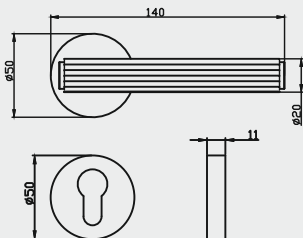

| Ref. No. | Size Ax B |
|----------|-----------|
| ● BK7530 | : 32x30mm |

| Ref. No. | Size A x B |
|------------|------------|
| ● BPH75400 | : 305x400 |
| ● BPH75600 | : 504x600 |

Finish : SSS, SCG, MAB, GM

| Ref. No. | Size AxB |
|----------|-------------|
| ● BK6534 | : 29x34.5mm |

| Ref. No. | Size A x B |
|-------------|------------|
| ● BPH65400 | : 305x400 |
| ● BPH65600 | : 504x600 |
| ● BPH651000 | : 905x1000 |

BLWC501

Turn Knob

EEB201

Escutcheon

Finish: SCG, UB, MAB, GM, MBL

Cabinet Handle

| Ref. No. | Size A x B |
|-----------|-------------|
| ● BC50128 | : 128x164mm |
| ● BC50192 | : 192x228mm |
| ● BC50320 | : 320x356mm |
| ● BC50500 | : 500x536mm |
| ● Bc50700 | : 700x736mm |

Pull Handle

Small Cylinder Knob

| Ref. No. | Size Ax B |
|----------|-----------|
| ● BK501 | : 34x20mm |

T Handle

| Ref. No. | Size Ax B x C x D |
|----------|-------------------|
| ● BLT501 | : 95x50x24x20mm |