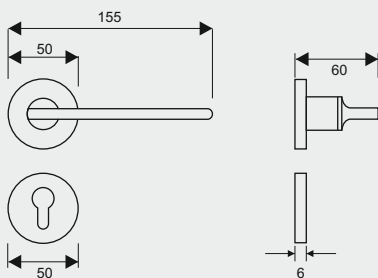

Finish: PC, SC, GR, SB, MSN, MB