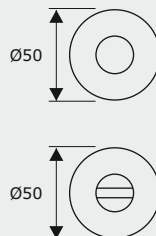

Finish: SCG, UB, MAB, MBL