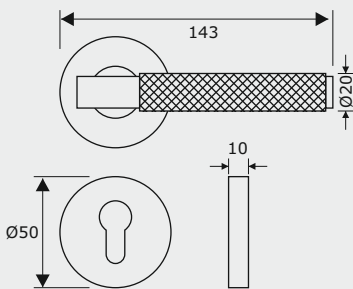

| Ref. No. | Size Ax B |
|----------|-----------|
| ● BK7530 | : 32x30mm |

| Ref. No. | Size A x B |
|------------|------------|
| ● BPH75400 | : 305x400 |
| ● BPH75600 | : 504x600 |

Finish : SSS, SCG, MAB, GM

Small Cylinder Knob

| Ref. No. | Size AxB |
|----------|-----------|
| ● BK101 | : 34x20mm |

T Handle

| Ref. No. | Size AxBxCxD |
|----------|-----------------|
| ● BLT101 | : 95x50x24x20mm |

| Ref. No. | Size A x B |
|-------------|------------|
| ● BPH12400 | : 305x400 |
| ● BPH12600 | : 505x600 |
| ● BPH121000 | : 905x1000 |

BLWC101

Turn Knob

EEB201

Escutcheon

Finish: SCG, UB, MAB, MBL

Cabinet Handle

| Ref. No. | Size A x B |
|-----------|-------------|
| ● BC15128 | : 128x164mm |
| ● BC15192 | : 192x228mm |
| ● BC15320 | : 320x356mm |
| ● BC15500 | : 500x536mm |
| ● BC15700 | : 700x736mm |

Pull Handle

Small Cylinder Knob

| Ref. No. | Size Ax B |
|----------|-----------|
| ● BK101 | : 34x20mm |

T Handle

| Ref. No. | Size Ax B x C x D |
|----------|-------------------|
| ● BLT101 | : 95x50x24x20mm |