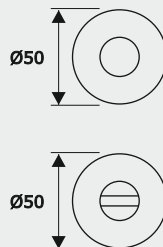

| Ref. No. | Size Ax B |
|----------|-----------|
| ● BK7530 | : 32x30mm |

| Ref. No. | Size A x B |
|------------|------------|
| ● BPH75400 | : 305x400 |
| ● BPH75600 | : 504x600 |

Finish : SSS, SCG, MAB, GM

| Ref. No. | Size AxB |
|----------|-------------|
| ● BK6534 | : 29x34.5mm |

| Ref. No. | Size A x B |
|-------------|------------|
| ● BPH65400 | : 305x400 |
| ● BPH65600 | : 504x600 |
| ● BPH651000 | : 905x1000 |

EEB201

Escutcheon

Finish: SCG, UB, MAB

Pull Handle

| Ref. No. | Size A x B |
|------------|------------|
| ● BPH90400 | : 305x400 |
| ● BPH90600 | : 505x600 |

Cabinet Handle

| Ref. No. | Size A x B |
|-----------|-------------|
| ● BC90128 | : 128x164mm |
| ● BC90192 | : 192x228mm |
| ● BC90320 | : 320x356mm |
| ● BC90500 | : 500x536mm |
| ● BC90700 | : 700x736mm |

Pull Handle

| Ref. No. | Size A x B |
|------------|------------|
| ● BPH91400 | : 305x400 |
| ● BPH91600 | : 505x600 |

Small Cylinder Knob

| Ref. No. | Size Ax B |
|----------|-----------|
| ● BK901 | : 34x20mm |