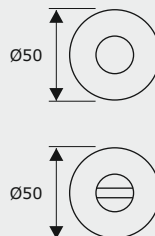

BLWC751

Turn Knob

EEB201

Escutcheon

Finish : SSS, SCG, MAB, GM

Cabinet Handle

| Ref. No. | Size A x B |
|-----------|-------------|
| ● BC75128 | : 128x164mm |
| ● BC75192 | : 192x228mm |

Pull Handle

Small Cylinder Knob

| Ref. No. | Size Ax B |
|----------|-----------|
| ● BK757 | : 34x20mm |

T Handle

| Ref. No. | Size Ax BxCxD |
|----------|-----------------|
| ● BLT755 | : 95x50x24x20mm |

Cabinet Knob

| Ref. No. | Size Ax B |
|----------|-----------|
| ● BK7530 | : 32x30mm |

| Ref. No. | Size A x B |
|------------|------------|
| ● BPH75400 | : 305x400 |
| ● BPH75600 | : 504x600 |

Finish : SSS, SCG, MAB, GM

| Ref. No. | Size AxB |
|----------|-------------|
| ● BK6534 | : 29x34.5mm |

| Ref. No. | Size A x B |
|-------------|------------|
| ● BPH65400 | : 305x400 |
| ● BPH65600 | : 504x600 |
| ● BPH651000 | : 905x1000 |