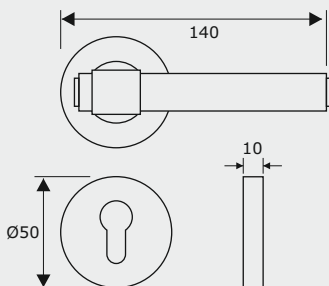

Finish: MAB, SCG, MBL, UB, SC