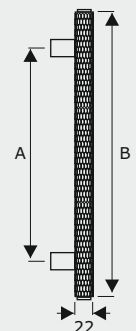

| Ref. No. | Size Ax B |
|----------|-----------|
| ● BK7530 | : 32x30mm |

| Ref. No. | Size A x B |
|------------|------------|
| ● BPH75400 | : 305x400 |
| ● BPH75600 | : 504x600 |

Finish : SSS, SCG, MAB, GM

| Ref. No. | Size AxB |
|----------|-------------|
| ● BK6534 | : 29x34.5mm |

| Ref. No. | Size A x B |
|-------------|------------|
| ● BPH65400 | : 305x400 |
| ● BPH65600 | : 504x600 |
| ● BPH651000 | : 905x1000 |

Pull Handle

| Ref. No. | Size A x B |
|------------|------------|
| ● BPH91400 | : 305x400 |
| ● BPH91600 | : 505x600 |

Small Cylinder Knob

| Ref. No. | Size Ax B |
|----------|-----------|
| ● BK901 | : 34x20mm |

T Handle

| Ref. No. | Size Ax BxCxD |
|----------|-----------------|
| ● BLT901 | : 95x50x24x20mm |

Finish: SCG, UB, MAB

BLR2080

Matt Antique Brass

Finish:

Satin Chrome

Urban Bronze