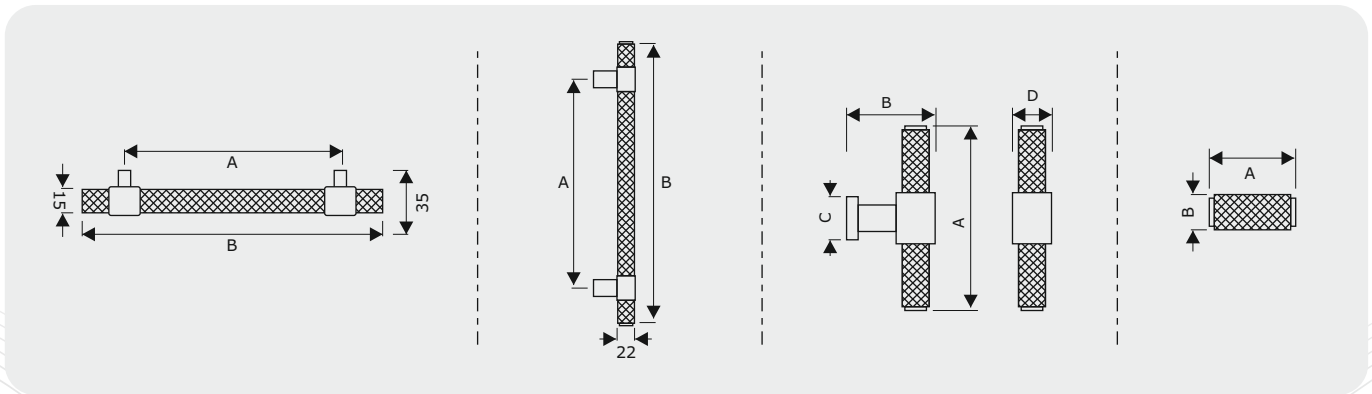

Small Cylinder Knob

| Ref. No. | Size AxB |
|----------|-----------|
| ● BK101 | : 34x20mm |

T Handle

| Ref. No. | Size AxBxCxD |
|----------|-----------------|
| ● BLT101 | : 95x50x24x20mm |

| Ref. No. | Size A x B |
|-------------|------------|
| ● BPH12400 | : 305x400 |
| ● BPH12600 | : 505x600 |
| ● BPH121000 | : 905x1000 |