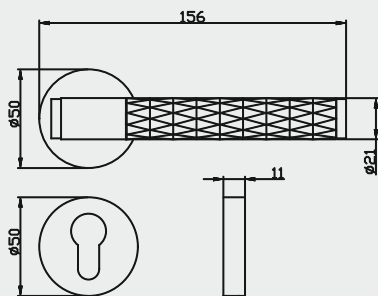

BLWC751

Turn Knob

EEB201

Escutcheon

Finish : SSS, SCG, MAB, GM

Cabinet Handle

| Ref. No. | Size A x B |
|-----------|-------------|
| ● BC75128 | : 128x164mm |
| ● BC75192 | : 192x228mm |

Pull Handle

Small Cylinder Knob

| Ref. No. | Size Ax B |
|----------|-----------|
| ● BK757 | : 34x20mm |

T Handle

| Ref. No. | Size Ax BxCxD |
|----------|-----------------|
| ● BLT755 | : 95x50x24x20mm |

Cabinet Knob

| Ref. No. | Size Ax B |
|----------|-----------|
| ● BK7530 | : 32x30mm |

| Ref. No. | Size A x B |
|------------|------------|
| ● BPH75400 | : 305x400 |
| ● BPH75600 | : 504x600 |

Finish : SSS, SCG, MAB, GM

| Ref. No. | Size AxB |
|----------|-------------|
| ● BK6534 | : 29x34.5mm |

| Ref. No. | Size A x B |
|-------------|------------|
| ● BPH65400 | : 305x400 |
| ● BPH65600 | : 504x600 |
| ● BPH651000 | : 905x1000 |