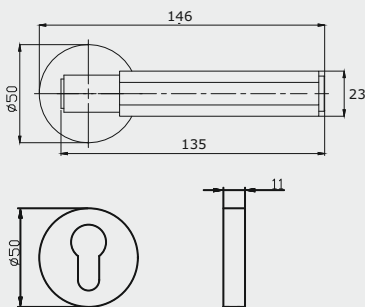

Finish : SCG, BN, MAB, GM