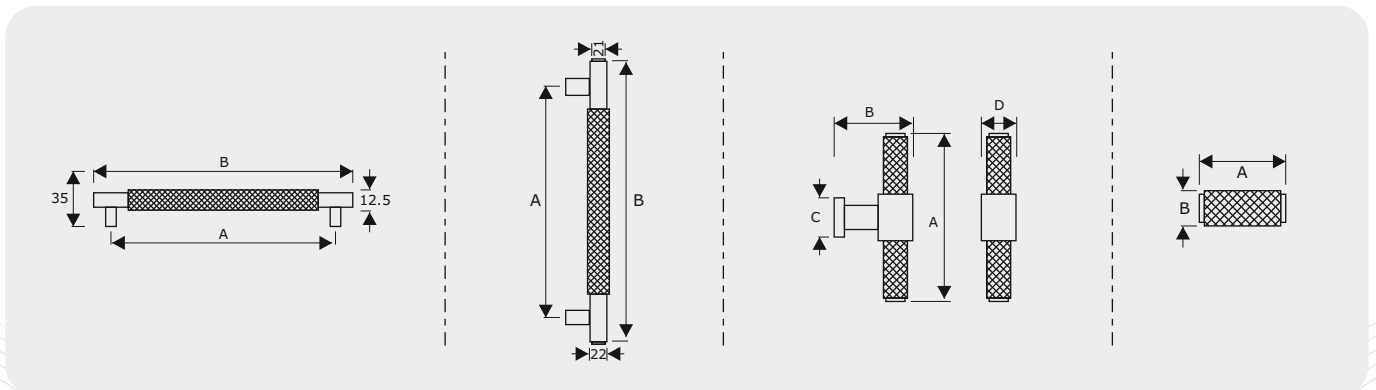

T Handle

Ref. No.	Size Ax B x C x D
● BLT101	: 95x50x24x20mm

Ref. No.	Size A x B
● BPH15400	: 305x400
● BPH15600	: 505x600
● BPH151000	: 905x1000