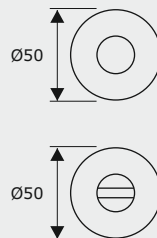

| Ref. No. | Size Ax B |
|----------|-----------|
| ● BK7530 | : 32x30mm |

| Ref. No. | Size A x B |
|------------|------------|
| ● BPH75400 | : 305x400 |
| ● BPH75600 | : 504x600 |

Finish : SSS, SCG, MAB, GM

Small Cylinder Knob

| Ref. No. | Size AxB |
|----------|-----------|
| ● BK101 | : 34x20mm |

T Handle

| Ref. No. | Size AxBxCxD |
|----------|-----------------|
| ● BLT101 | : 95x50x24x20mm |

| Ref. No. | Size A x B |
|-------------|------------|
| ● BPH12400 | : 305x400 |
| ● BPH12600 | : 505x600 |
| ● BPH121000 | : 905x1000 |

BLWC101

Turn Knob

EEB201

Escutcheon

Finish: SCG, UB, MAB, MBL

Cabinet Handle

| Ref. No. | Size A x B |
|-----------|-------------|
| ● BC15128 | : 128x164mm |
| ● BC15192 | : 192x228mm |
| ● BC15320 | : 320x356mm |
| ● BC15500 | : 500x536mm |
| ● BC15700 | : 700x736mm |

Pull Handle

Small Cylinder Knob

| Ref. No. | Size Ax B |
|----------|-----------|
| ● BK101 | : 34x20mm |

T Handle

| Ref. No. | Size Ax B x C x D |
|----------|-------------------|
| ● BLT101 | : 95x50x24x20mm |