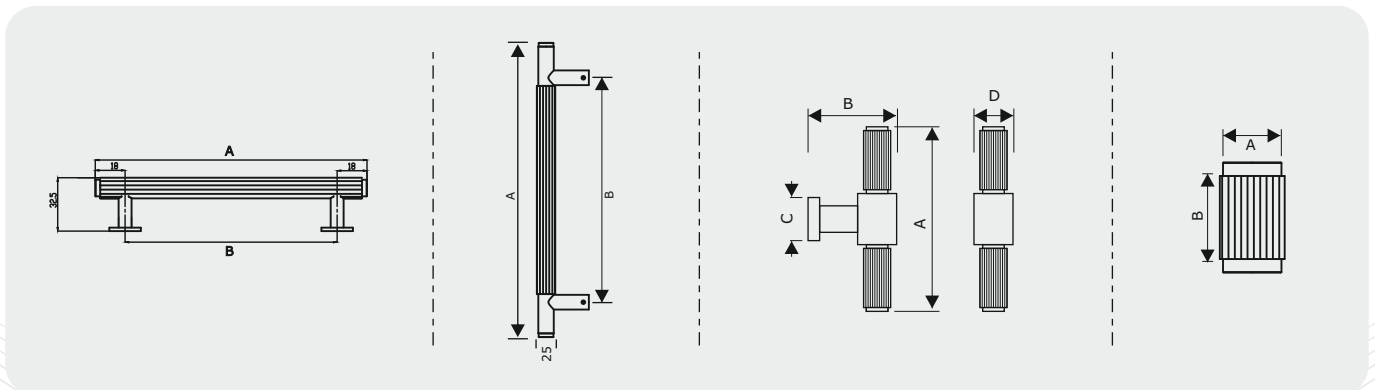

T Handle

Ref. No.	Size Ax B x C x D
● BLT501	: 95x50x24x20mm

Ref. No.	Size A x B
● BPH50400	: 305x400
● BPH50600	: 505x600
● BPH501000	: 905x1000