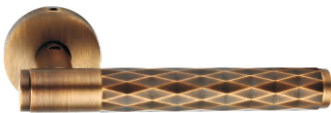

**Door Opening Solution
Brass Suited Collection**

BLR1075

Satin Champagne Gold

Finish:

Brushed Nickel

Satin Champagne Gold

Matt Antique Brass

Urban Bronze

BLWC751

Turn Knob

EEB201

Escutcheon

Finish : SSS, SCG, MAB, GM

Cabinet Handle

| Ref. No. | Size A x B |
|-----------|-------------|
| ● BC75128 | : 128x164mm |
| ● BC75192 | : 192x228mm |

Pull Handle

BLR1065

Satin Champagne Gold
Finish:

Satin Champagne Gold

Brushed Nickel

Gun Metal

Matt Antique Brass
BLWC651
Turn Knob

EEB201
Escutcheon

Finish : SCG, BN, MAB, GM