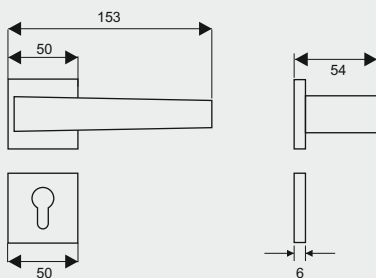

Finish: P/SC, SCG, BP, MB, P/SB, Graphite, MAB