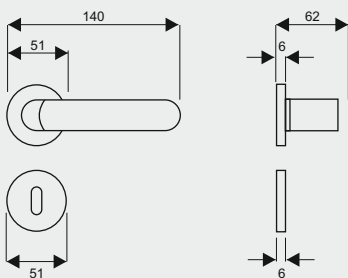

Finish: SC, SCG, BN, PB, SB, MAB, MBL