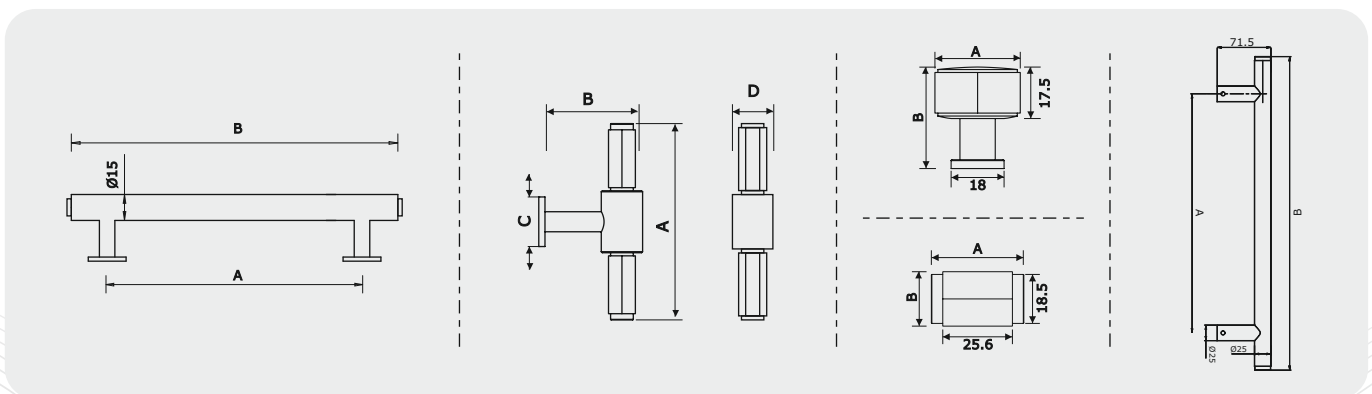

Pull Handle

Small Cylinder Knob

| Ref. No. | Size AxB |
|----------|-----------|
| ● BK657 | : 34x20mm |

T Handle

| Ref. No. | Size AxBxCxD |
|----------|-----------------|
| ● BLT655 | : 95x50x24x20mm |

Cabinet Knob

| Ref. No. | Size AxB |
|----------|-------------|
| ● BK6534 | : 29x34.5mm |

| Ref. No. | Size A x B |
|-------------|------------|
| ● BPH65400 | : 305x400 |
| ● BPH65600 | : 504x600 |
| ● BPH651000 | : 905x1000 |