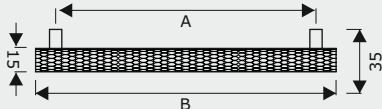

Finish: SCG, UB, MAB