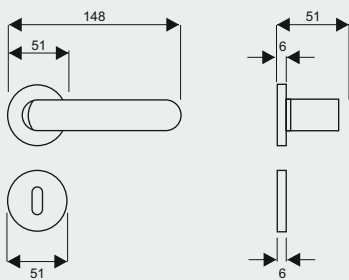

Finish: SC, SCG, UB, PC, PB, BN, MBL