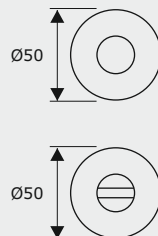

Finish: MAB, SCG, MBL, UB, SC