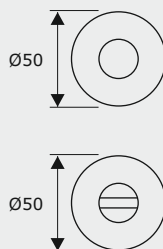

EEB201

Escutcheon