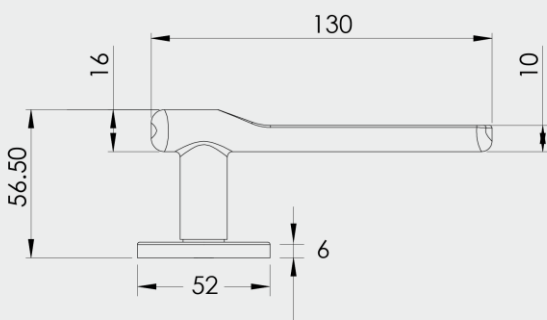

Finish: SCG, MAB, SC, BN, SB, UB, MBL, GM