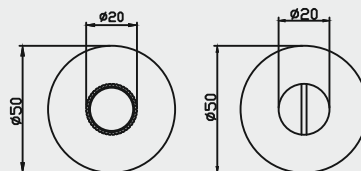

| Ref. No. | Size Ax B |
|----------|-----------|
| ● BK7530 | : 32x30mm |

| Ref. No. | Size A x B |
|------------|------------|
| ● BPH75400 | : 305x400 |
| ● BPH75600 | : 504x600 |

Finish : SSS, SCG, MAB, GM

| Ref. No. | Size AxB |
|----------|-------------|
| ● BK6534 | : 29x34.5mm |

| Ref. No. | Size A x B |
|-------------|------------|
| ● BPH65400 | : 305x400 |
| ● BPH65600 | : 504x600 |
| ● BPH651000 | : 905x1000 |

BLWC501

Turn Knob

EEB201

Escutcheon

Finish: SCG, UB, MAB, GM, MBL

Cabinet Handle

| Ref. No. | Size A x B |
|-----------|-------------|
| ● BC50128 | : 128x164mm |
| ● BC50192 | : 192x228mm |
| ● BC50320 | : 320x356mm |
| ● BC50500 | : 500x536mm |
| ● Bc50700 | : 700x736mm |

Pull Handle

Small Cylinder Knob

| Ref. No. | Size Ax B |
|----------|-----------|
| ● BK501 | : 34x20mm |

T Handle

| Ref. No. | Size Ax B x C x D |
|----------|-------------------|
| ● BLT501 | : 95x50x24x20mm |