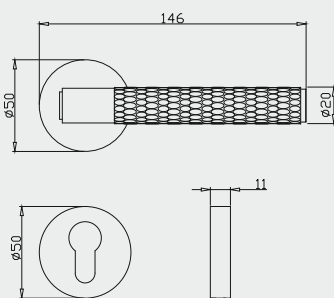

Finish: SCG, UB, MAB