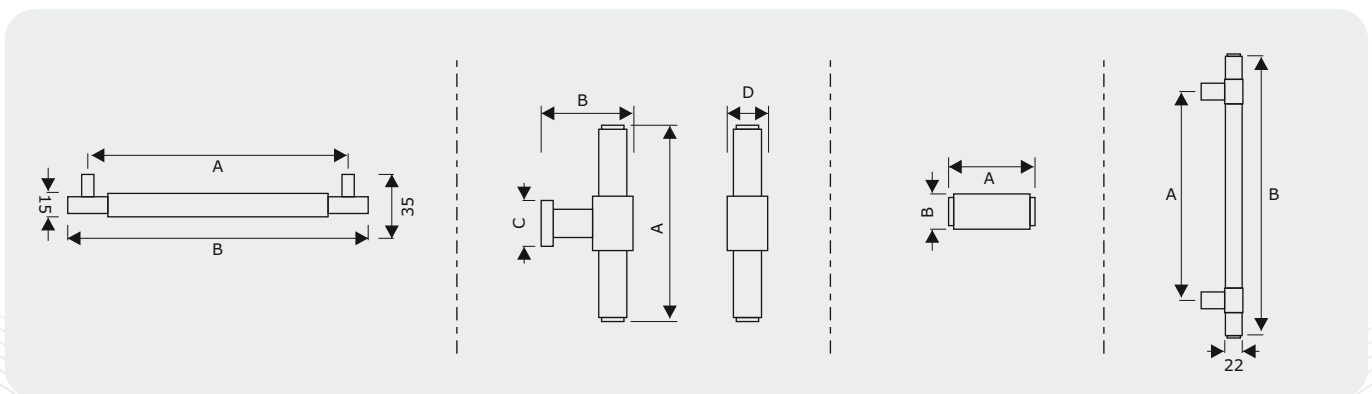

Finish: MAB, SCG, MBL, UB, SC