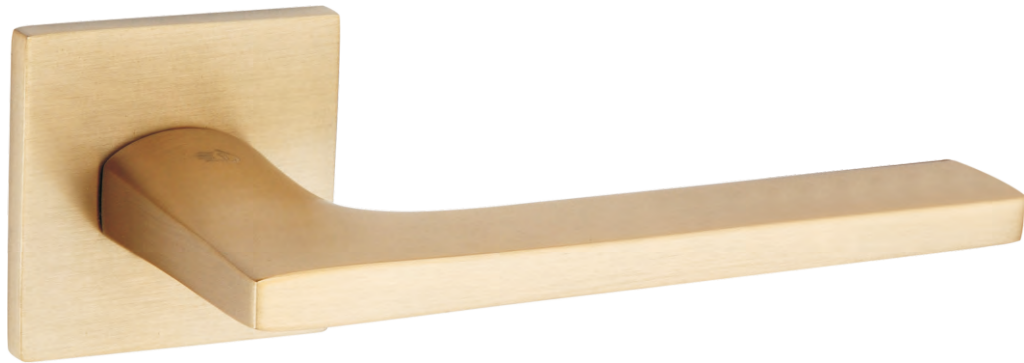

BLR832SQ

Satin Champagne Gold

Finish: