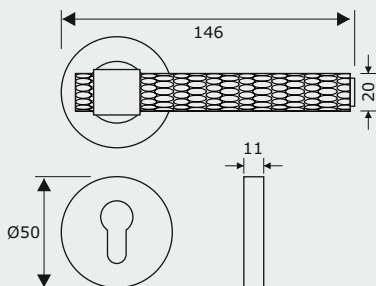

| Ref. No. | Size AxB |
|----------|-------------|
| ● BK6534 | : 29x34.5mm |

| Ref. No. | Size A x B |
|-------------|------------|
| ● BPH65400 | : 305x400 |
| ● BPH65600 | : 504x600 |
| ● BPH651000 | : 905x1000 |

Pull Handle

Small Cylinder Knob

| Ref. No. | Size Ax B |
|----------|-----------|
| ● BK501 | : 34x20mm |

T Handle

| Ref. No. | Size Ax B x C x D |
|----------|-------------------|
| ● BLT501 | : 95x50x24x20mm |

EEB201

Escutcheon

Finish: SCG, UB, MAB

Pull Handle

| Ref. No. | Size A x B |
|------------|------------|
| ● BPH90400 | : 305x400 |
| ● BPH90600 | : 505x600 |

Cabinet Handle

| Ref. No. | Size A x B |
|-----------|-------------|
| ● BC90128 | : 128x164mm |
| ● BC90192 | : 192x228mm |
| ● BC90320 | : 320x356mm |
| ● BC90500 | : 500x536mm |
| ● BC90700 | : 700x736mm |

Pull Handle

| Ref. No. | Size A x B |
|------------|------------|
| ● BPH91400 | : 305x400 |
| ● BPH91600 | : 505x600 |

Small Cylinder Knob

| Ref. No. | Size Ax B |
|----------|-----------|
| ● BK901 | : 34x20mm |