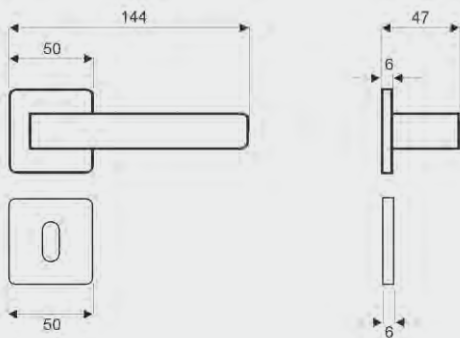

Finish: SCG, MAB, SC, BN, SB, UB, MBL, GM