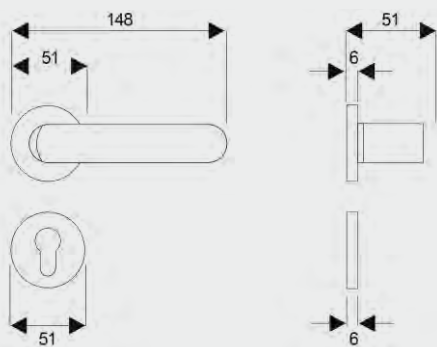

Finish: SCG, MAB, SC, BN, SB, UB, MBL, GM