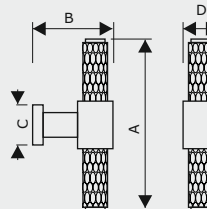

Finish: SCG, UB, MAB