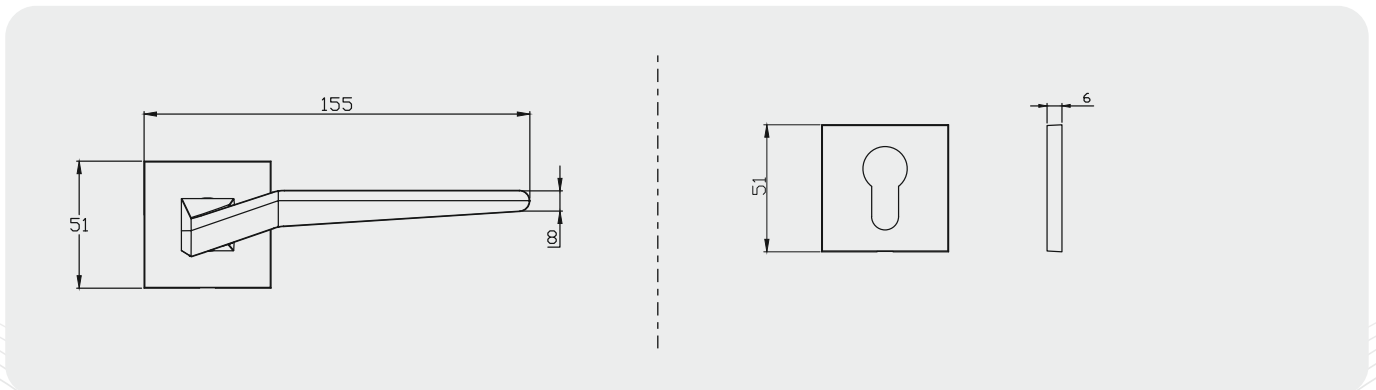

BLR2060

Satin Chrome

Finish:

Finish: SCG, MAB, MBL