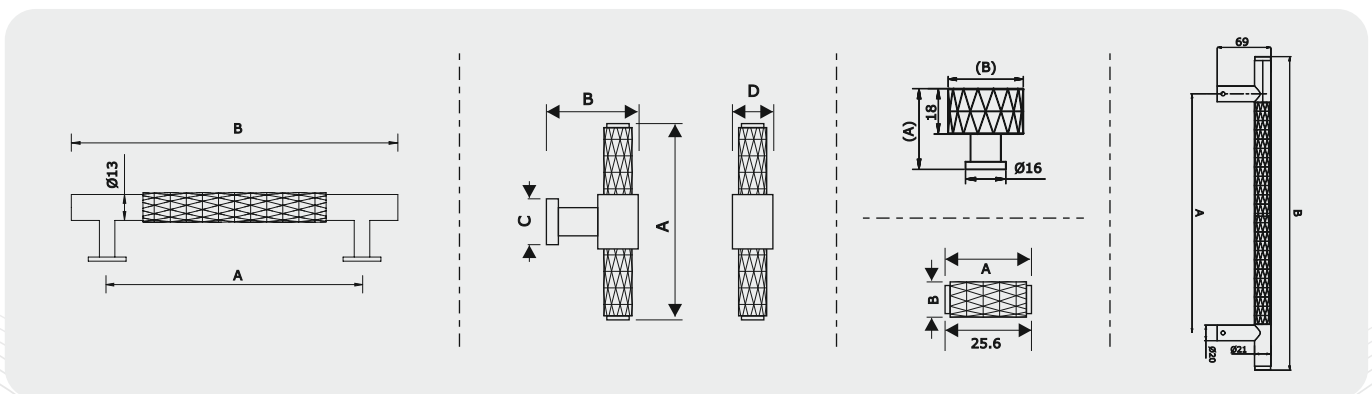

Small Cylinder Knob

| Ref. No. | Size Ax B |
|----------|-----------|
| ● BK757 | : 34x20mm |

T Handle

| Ref. No. | Size Ax BxCxD |
|----------|-----------------|
| ● BLT755 | : 95x50x24x20mm |

Cabinet Knob

| Ref. No. | Size Ax B |
|----------|-----------|
| ● BK7530 | : 32x30mm |

| Ref. No. | Size A x B |
|------------|------------|
| ● BPH75400 | : 305x400 |
| ● BPH75600 | : 504x600 |

Finish : SSS, SCG, MAB, GM