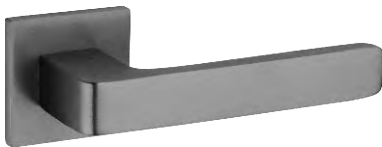

BLR851

Matt Black

Finish:

Matt Antique Brass

Satin Nickel

Satin Champagne Gold

Gun Metal

Finish: SCG, MAB, SC, BN, SB, UB, MBL, GM