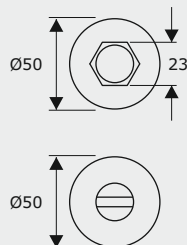

Finish : SCG, BN, MAB, GM