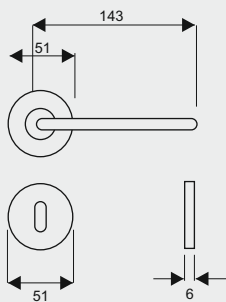

Finish: SCG, MAB, SC, BN, SB, UB, MBL