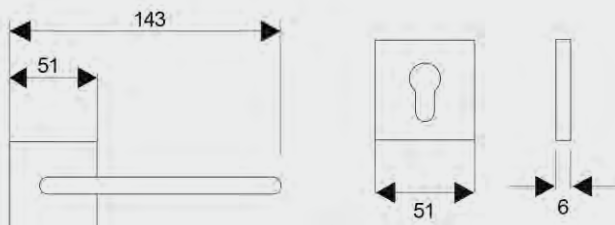

Finish: SCG, MAB, SC, BN, SB, UB, MBL