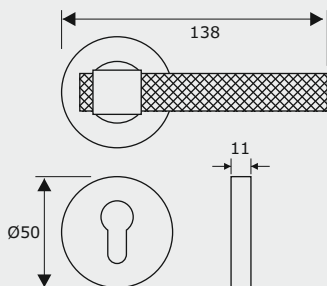

Finish: SCG, UB, MAB, MBL