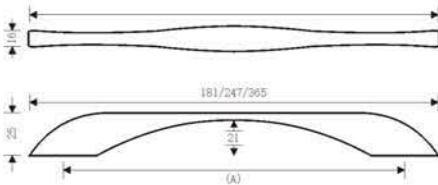

291 ASPEN

Material: Zamac

Finish	Satin Brass	Satin Nickel	Matt Antique Brass	Matt Black
Size in mm (A)	Item Code			
160	291160SB	291160SN	291160MAB	291160MBL
224	291224SB	291224SN	291224MAB	291224MBL
320	291320SB	291320SN	291320MAB	291320MBL