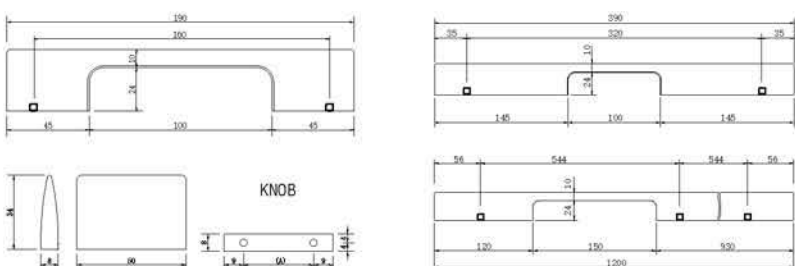

62 REED

Material: Aluminium

Finish	Brush Sherry Gold	Matt Black	Stainless Steel Look
Size in mm (A)	Item Code		
32 (Knob)	6250BSG	6250MBL	6250SSL
160	62190BSG	62190MBL	62190SSL
320	62390BSG	62390MBL	62390SSL
1120	621200BSG	621200MBL	621200SSL