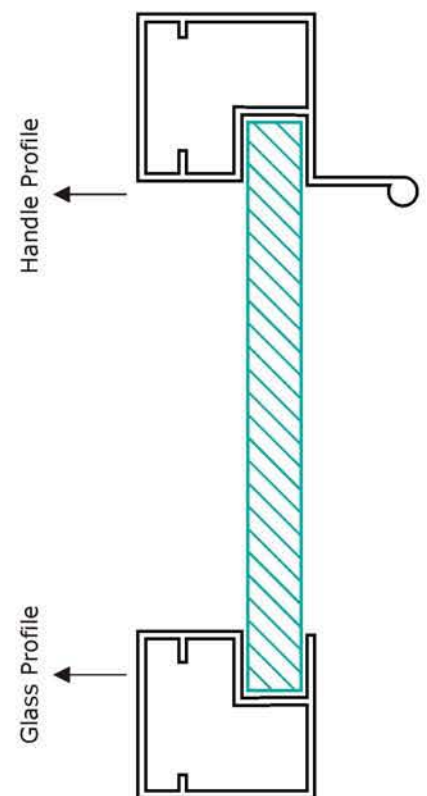

Item Code	Finish	Size	Glass Thickness	Material
APG.301.SIL	Silver	3000mm	4mm	Aluminum
APG.301.MBL	Matt Black	3000mm	4mm	Aluminum
APG.301.CHL	Champagne Look	3000mm	4mm	Aluminum