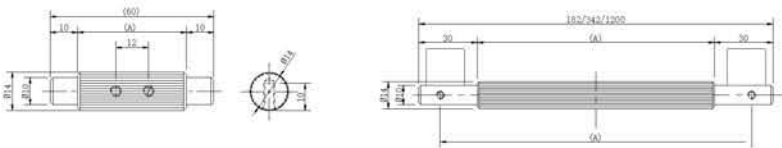

31 LINEA 2

Material: Aluminium

Finish	Brush Sherry Gold	Matt Black	Stainless Steel Look	Brushed Satin Brass
Size in mm (A)	Item Code			
60 (Knob)	3160BSG	3160MBL	3160SSL	3160SBS
160	31182BSG	31182MBL	31182SSL	31182SBS
320	31342BSG	31342MBL	31342SSL	31342SBS
1178	311200BSG	311200MBL	311200SSL	311200SBS