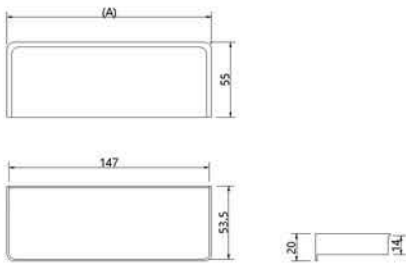

95 BLINK

Material: Aluminium

Finish	Matt Gold	Matt Black	Champagne Silver
Size in mm (A)	Item Code		
200	95200GML	95200MBL	95200MCS