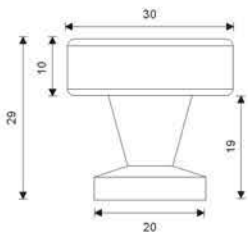

## 30 MUSHROOM

**Material:** Zamac

Finish	Chrome Polished	Satin Brass	Satin Nickel	Matt Antique Brass	Matt Black
Size in mm (A)	Item Code				
30	EA30/CP	EA30/SB	EA30/SN	EA30/MAB	EA30/MBL