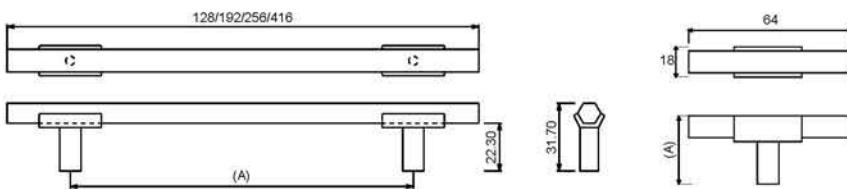

776 NIFTY

Material: Zamac+Aluminium

Finish	Satin Brass	Satin Nickel	Matt Antique Brass	Matt Black
Size in mm (A)	Item Code			
32 (T Knob)	77632SB	77632SN	77632MAB	77632MBL
96	77696SB	77696SN	77696MAB	77696MBL
160	776160SB	776160SN	776160MAB	776160MBL
224	776224SB	776224SN	776224MAB	776224MBL
320	776320SB	776320SN	776320MAB	776320MBL