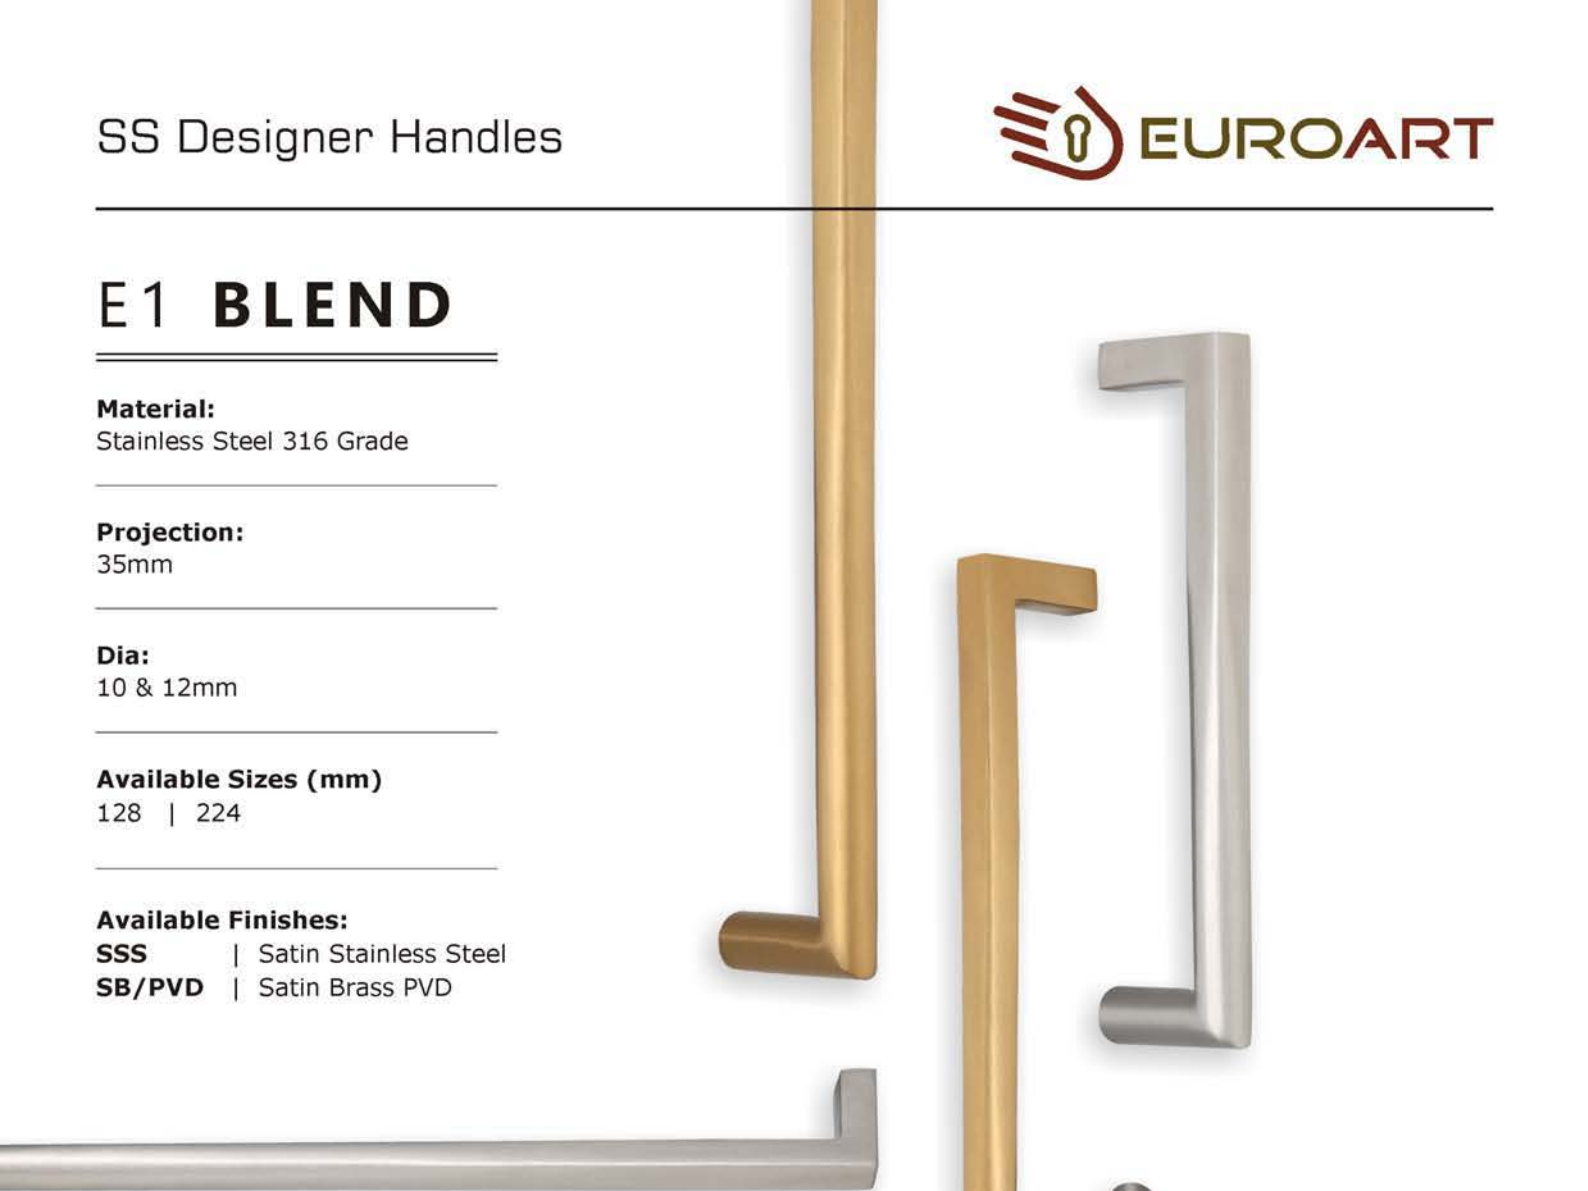

E1 BLEND

Material:

Stainless Steel 316 Grade

Projection:

35mm

Dia:

10 & 12mm

Available Sizes (mm)

128 | 224

Available Finishes:

SSS | Satin Stainless Steel

SB/PVD | Satin Brass PVD