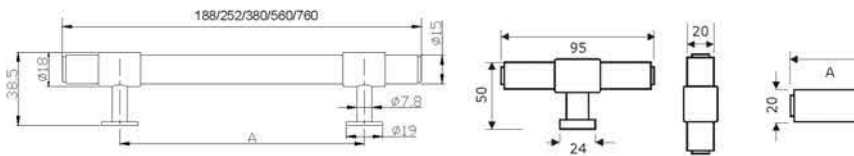

SHEEN

Material: Brass

Finish	SC-CP	Satin Champagne Gold	Matt Antique Brass	Urban Bronze
Size in mm (A)	Item Code			
30 (Knob)	BK801/SC-CP	BK801/SCG	BK801/MAB	BK801/UB
95 (T Knob)	BLT801/SC-CP	BLT801/SCG	BLT801/MAB	BLT801/UB
128	BC80128/SC-CP	BC80128/SCG	BC80128/MAB	BC80128/UB
192	BC80192/SC-CP	BC80192/SCG	BC80192/MAB	BC80192/UB
320	BC80320/SC-CP	BC80320/SCG	BC80320/MAB	BC80320/UB
500	BC80500/SC-CP	BC80500/SCG	BC80500/MAB	BC80500/UB
700	BC80700/SC-CP	BC80700/SCG	BC80700/MAB	BC80700/UB