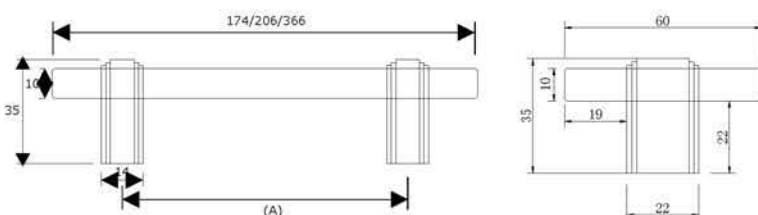

### 33 BELLEZZA

**Material:** Aluminium

Finish	Brush Sherry Gold	Stainless Steel Look	Brushed Satin Brass	Matt Black
Size in mm (A)	Item Code			
17.5 (Knob)	33SK17BSG	33SK17SSL	33SK17SBS	33SK17MBL
50 (Knob)	33K50BSG	33K50SSL	33K50SBS	33K50MBL
60 (T Knob)	33T60BSG	33T60SSL	33T60SBS	33T60MBL
197	33197BSG	33197SSL	33197SBS	33197MBL
320	33320BSG	33320SSL	33320SBS	33320MBL
1168 (3 Leg)	331200BSG	331200SSL	331200SBS	331200MBL