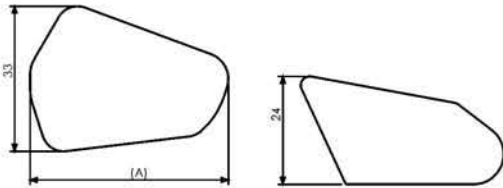

BCK 3345

Material: Brass

Finish	Satin Champagne	Satin Chrome	Matt Black	Matt Antique Brass	Dark Bronze
Size in mm (A)	Item Code				
45	BCK3345/SCG	BCK3345/SC	BCK3345/MBL	BCK3345/MAB	BCK3345/DB