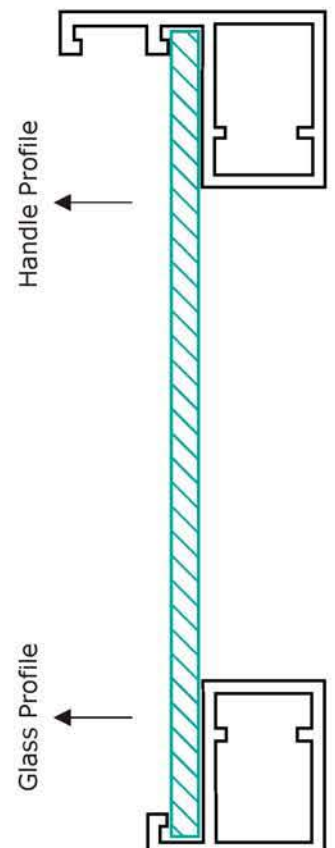

# AERO

27MM PROFILE

**Material:**  
Aluminium

**Length:**  
3000mm

Item Code	Finish	Size	Glass Thickness	Material
APG.401.SIL	Silver	3000mm	4mm	Aluminum
APG.401.MBL	Matt Black	3000mm	4mm	Aluminum
APG.401.CHL	Champagne Look	3000mm	4mm	Aluminum