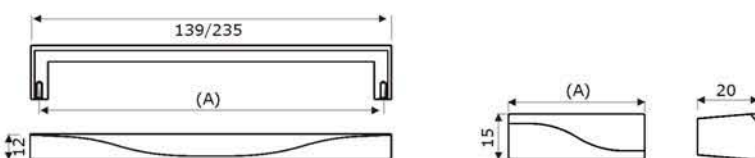

E2 TWIRL

Material: Stainless Steel 316 Grade

Finish	Satin Stainless Steel	Satin Brass PVD	Satin Champagne PVD
Size in mm (A)	Item Code		
45 (Knob)	E2-45/SSL	E2-45/SB	E2-45/SCG
128	E2-128/SSL	E2-128/SB	E2-128/SCG
224	E2-224/SSL	E2-224/SB	E2-224/SCG