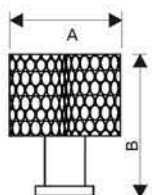

BK 92

Material: Brass

Finish	Satin Champagne Gold	Matt Antique Brass	Urban Bronze
Size in mm (A)	Item Code		
30	BK9230/SCG	BK9230/MAB	BK9230/UB