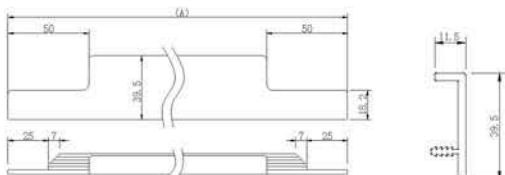

71 IVY

Material: Aluminium

Finish	Brush Sherry Gold	Matt Black	Stainless Steel Look	Brushed Stain Brass
Size in mm (A)	Item Code			
197	71197BSG	71197MBL	71197SSL	71197SBS
397	71397BSG	71397MBL	71397SSL	71397SBS
447	71447BSG	71447MBL	71447SSL	71447SBS
597	71597BSG	71597MBL	71597SSL	71597SBS
797	71797BSG	71797MBL	71797SSL	71797SBS