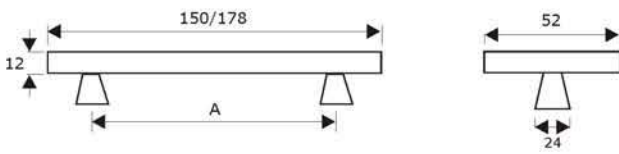

RHOMBUS

Material: Brass

Finish	Polished Gold	Gun Metal	Matt Black
Size in mm (A)	Item Code		
52 (T Knob)	BLK351-52/PG	BLK351-52/GM	BLK351-52/MBL
96	BLC351-96/PG	BLC351-96/GM	BLC351-96/MBL
128	BLC351-128/PG	BLC351-128/GM	BLC351-128/MBL