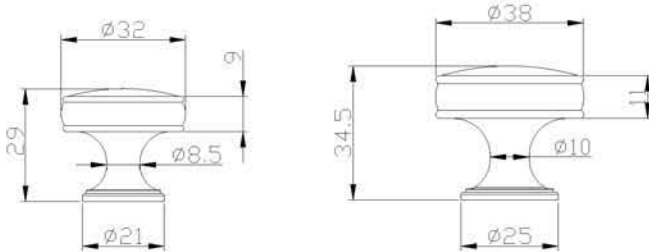

## BK 70

**Material:** Brass

Finish	Satin Champagne Gold	Matt Antique Brass	Imperial Bronze	Urban Bronze
Size in mm (A)	Item Code			
32	BK7032/SCG	BK7032/MAB	BK7032/IB	BK7032/UB
38	BK7038/SCG	BK7038/MAB	BK7038/IB	BK7038/UB