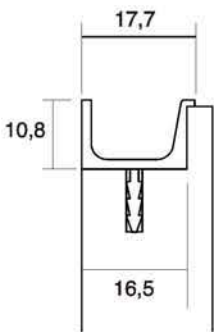

## EA2430-Duo

U PROFILE HANDLE

**Material:**  
Aluminium

**Length:**  
2800mm

**Available Finishes:**

- SSL** | Stainless Steel Look
- SIL** | Silver
- CHL** | Champagne Look
- MBL** | Matt Black
- MSN** | Matt Satin Nickel