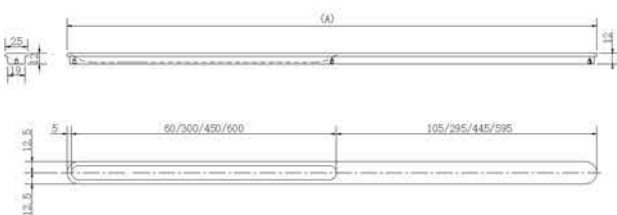

91 CONVEX

Material: Aluminium

Finish	Brush Sherry Gold	Matt Black	Stainless Steel Look
Size in mm (A)	Item Code		
200	91200BSG	91200MBL	91200SSL
600	91600BSG	91600MBL	91600SSL
900	91900BSG	91900MBL	91900SSL
1200	911200BSG	911200MBL	911200SSL