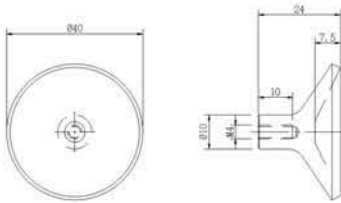

51 CLIQUE

Material: Aluminium

Finish	Polished Brass	Matt Gold	Matt Black	Champagne Silver
Size in mm (A)	Item Code			
40	5140PB	5140GML	5140MBL	5140MCS