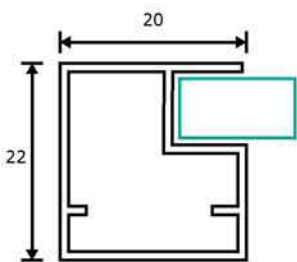

MEDIAN

19MM PROFILE

Material:
Aluminium

Length:
3000mm