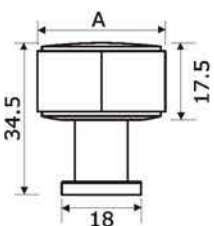

BK 7529

Material: Brass

Finish	Brushed Nickel	Satin Champagne Gold	Matt Antique Brass	Gunmetal
Size in mm (A)	Item Code			
7529	BK7529/BN	BK7529/SCG	BK7529/MAB	BK7529/GM