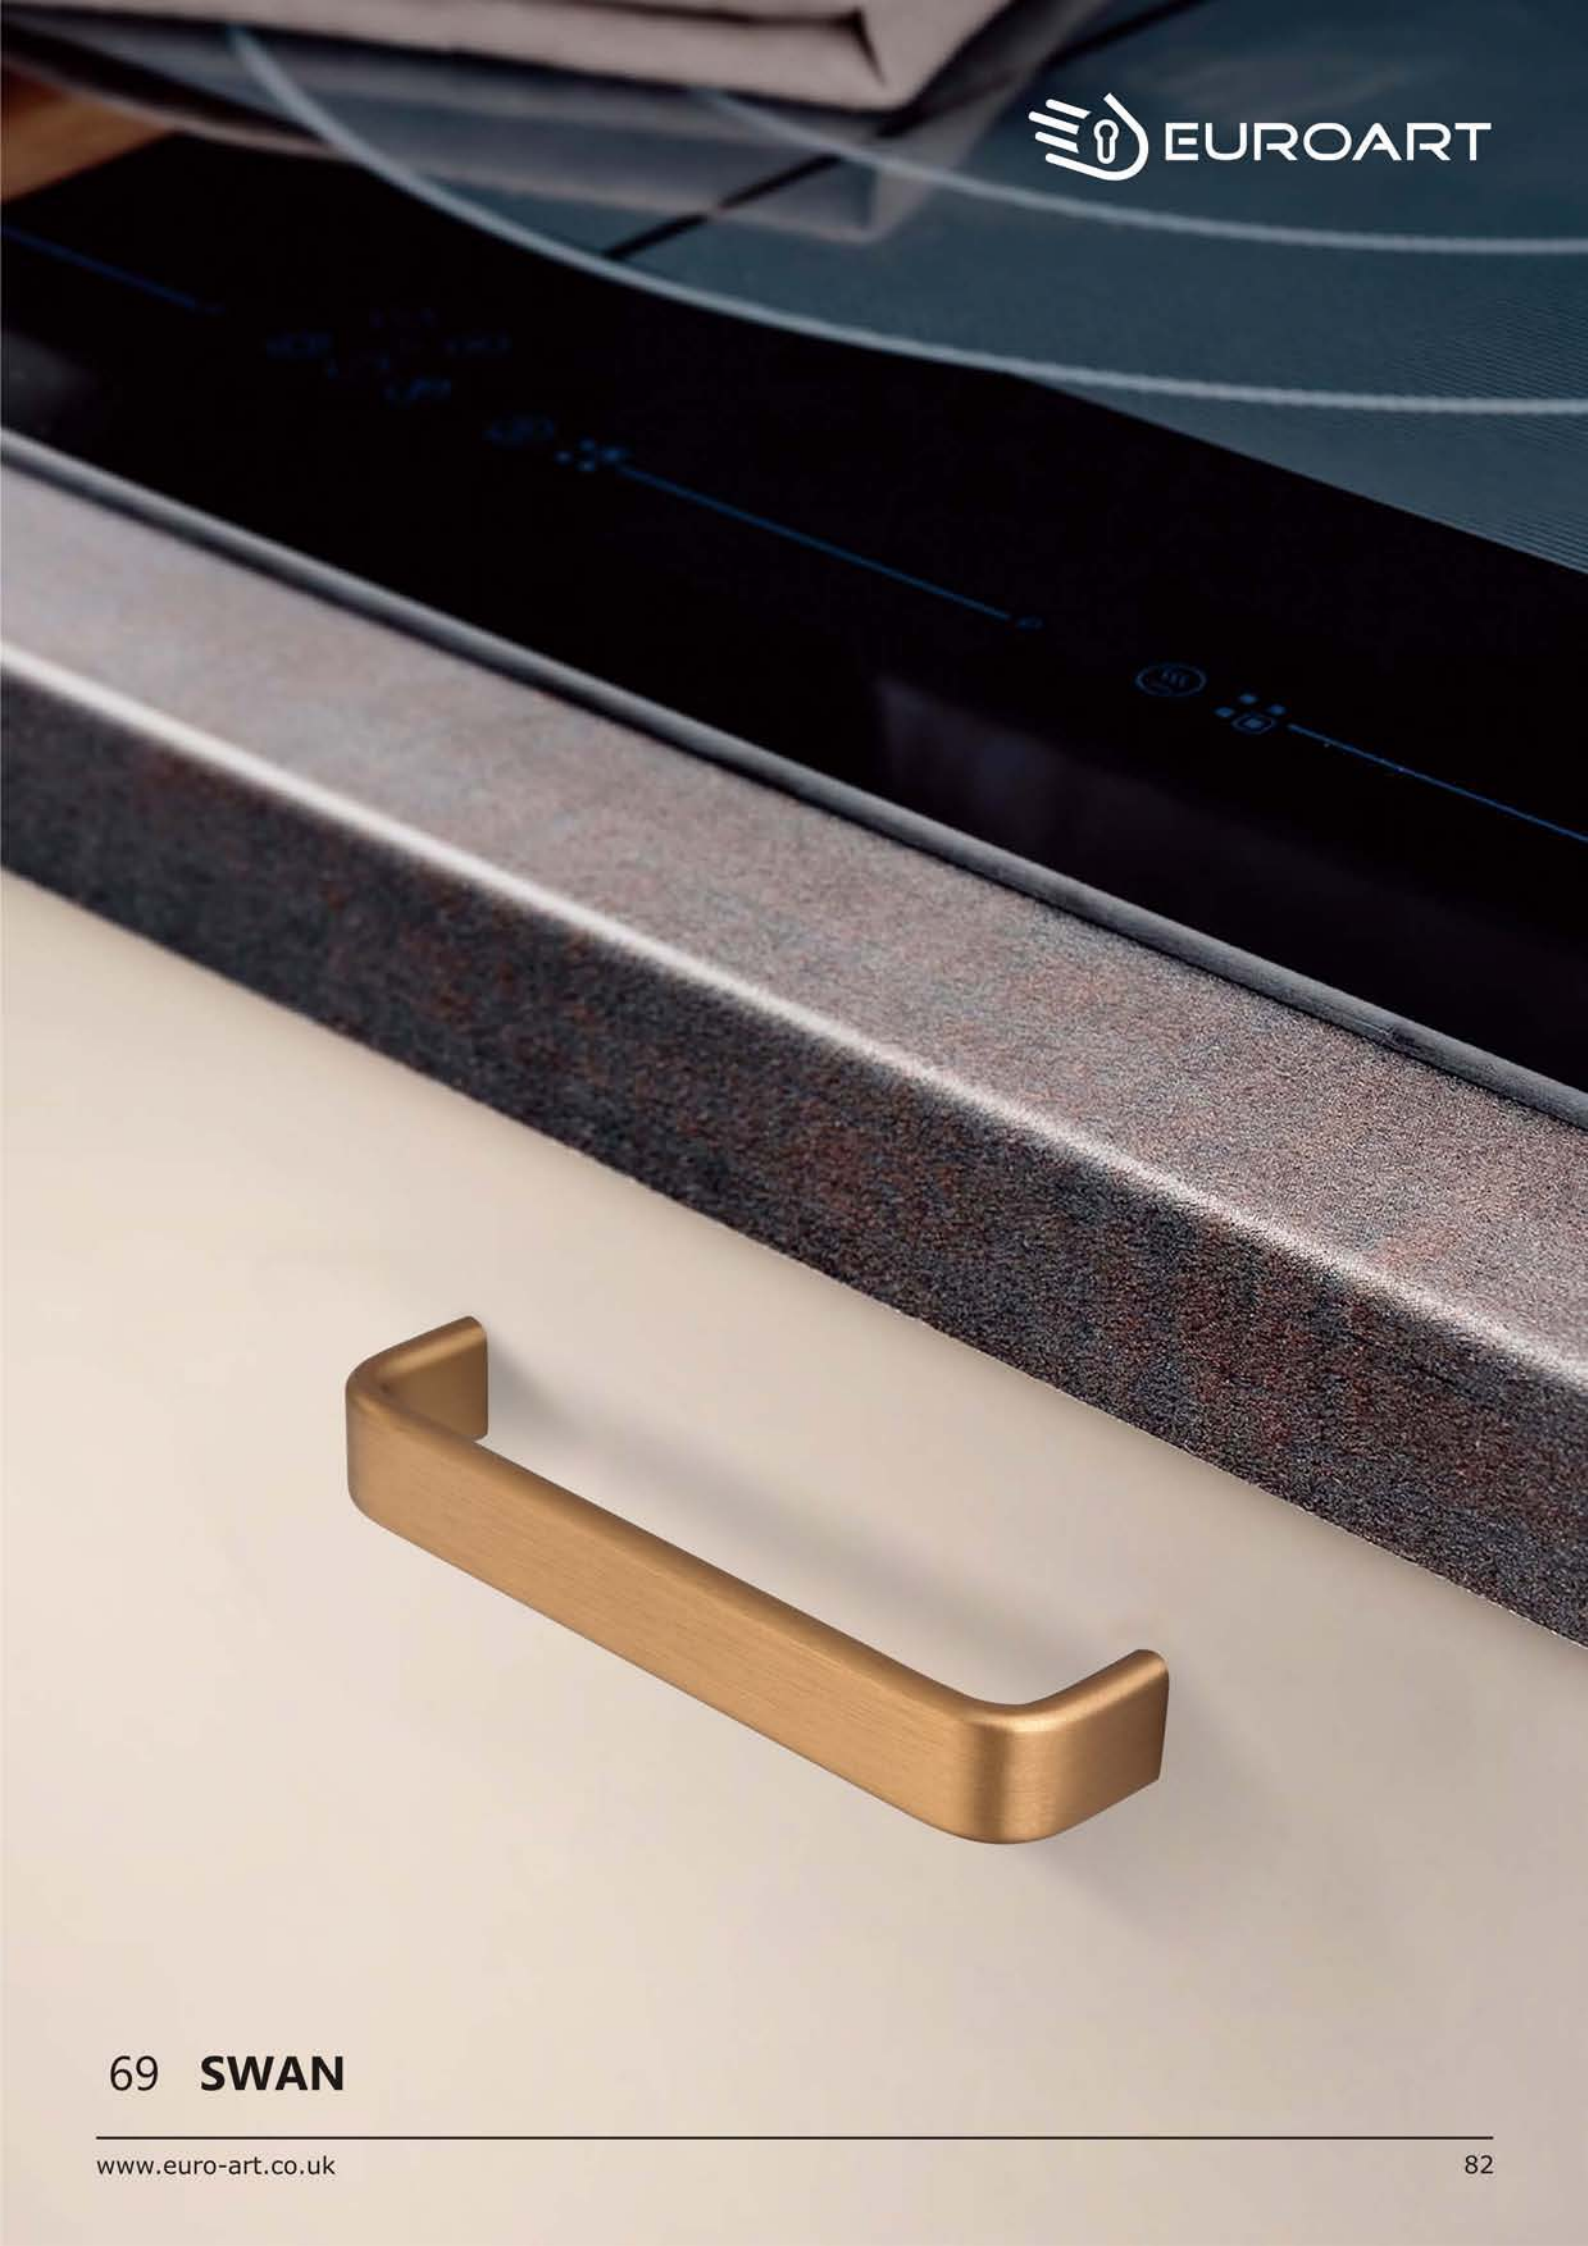

**BSG** | Brush Sherry Gold

**MBL** | Matt Black

**SSL** | Stainless Steel Look

69 **SWAN**