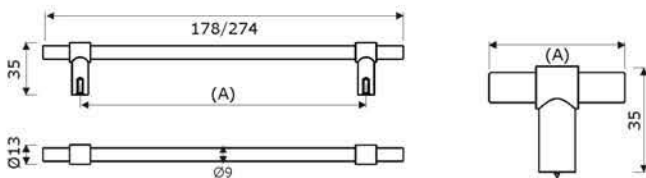

E6 FLIP

Material: Stainless Steel 316 Grade

Finish	Satin Stainless Steel	Satin Brass PVD	Matt Black PVD	Satin Champagne PVD
Size in mm (A)	Item Code			
45 (T Knob)	E6-45/SSL	E6-45/SB	E6-45/MBL	E6-45/SCG
128	E6-128/SSL	E6-128/SB	E6-128/MBL	E6-128/SCG
224	E6-224/SSL	E6-224/SB	E6-224/MBL	E6-224/SCG