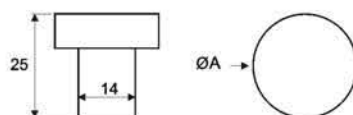

# CKS 210

FLAT ROUND KNOB

**Material:**  
Stainless Steel

**Projection:**  
25mm

**Available Finishes:**

**SSS** | Satin Stainless Steel

**PSS** | Polished Stainless Steel

Item No.	Sizes (A)
<b>CKS210</b>	: 15
<b>CKS211</b>	: 20
<b>CKS212</b>	: 25