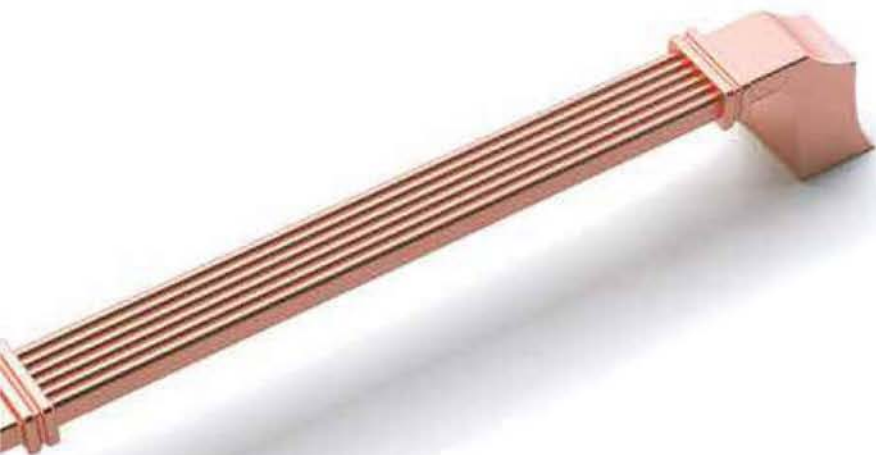

546 PRINCETON

Material:

Zamac

Projection:

28mm

Width:

18mm

Available Sizes (mm)

Size : 50 | 117 | 182

CC : | 96 | 160

Available Finishes:

SB | Satin Brass

SN | Satin Nickel

MAB | Matt Antique Brass

MBL | Matt Black