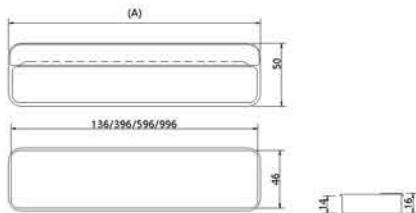

93 VICE

Material: Aluminium

Finish	Matt Gold	Matt Grey	Matt Black	Matt Coffee	Champagne Silver
Size in mm (A)	Item Code				
140	93140GML	93140GRE	93140MBL	93140CFL	93140MCS
400	93400GML	93400GRE	93400MBL	93400CFL	93400MCS
600	93600GML	93600GRE	93600MBL	93600CFL	93600MCS
1000	931000GML	931000GRE	931000MBL	931000CFL	931000MCS