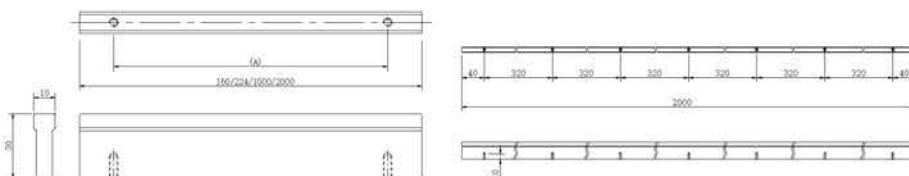

68 TRAPEZ

Material: Aluminium

Finish	Brush Sherry Gold	Matt Black	Stainless Steel Look
Size in mm (A)	Item Code		
128	68160BSG	68160MBL	68160SSL
192	68224BSG	68224MBL	68224SSL
320 (4 screw point)	681000BSG	681000MBL	681000SSL
320 (7 screw point)	682000BSG	682000MBL	682000SSL