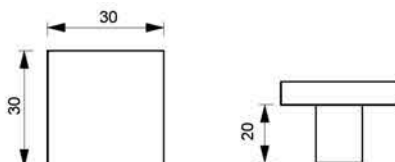

82 RYAN

Material: Zamac

Finish	Chrome Polished	Satin Brass	Satin Nickel	Matt Antique Brass	Matt Black
Size in mm (A)	Item Code				
30	EA8230/CP	EA8230/SB	EA8230/SN	EA8230/MAB	EA8230/MBL