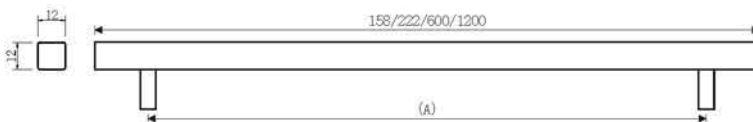

63 BARREL

Material: Aluminium

Finish	Brush Sherry Gold	Matt Black	Stainless Steel Look
Size in mm (A)	Item Code		
128	63188BSG	63188MBL	63188SSL
192	63252BSG	63252MBL	63252SSL
256	63316BSG	63316MBL	63316SSL
544	63600BSG	63600MBL	63600SSL
1120	631200BSG	631200MBL	631200SSL

64 BOXY

Material: Aluminium

Finish	Brush Sherry Gold	Matt Black	Stainless Steel Look
Size in mm (A)	Item Code		
128	64158BSG	64158MBL	64158SSL
192	64222BSG	64222MBL	64222SSL
544	64600BSG	64600MBL	64600SSL
1120	641200BSG	641200MBL	641200SSL

65 FLATRON

Material: Aluminium

Finish	Brush Sherry Gold	Matt Black	Stainless Steel Look
Size in mm (A)	Item Code		
128	65160BSG	65160MBL	65160SSL
224	65256BSG	65256MBL	65256SSL
320	65352BSG	65352MBL	65352SSL
480	65512BSG	65512MBL	65512SSL
600	65632BSG	65632MBL	65632SSL