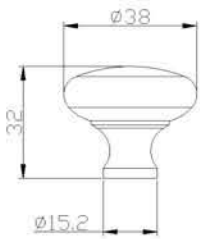

BK 68

Material: Brass

Finish	Satin Champagne Gold	Satin Chrome	Matt Antique Brass	Urban Bronze
Size in mm (A)	Item Code			
32	BK6832/SCG	BK6832/SC	BK6832/MAB	BK6832/UB
38	BK6838/SCG	BK6838/SC	BK6838/MAB	BK6838/UB