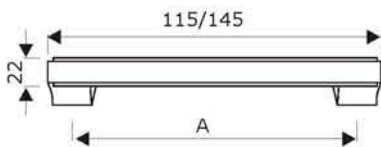

ELEN

Material: Brass

Finish	Coffee Bronze
Size in mm (A)	Item Code
96	BLC358-96/CF
128	BLC358-128/CF