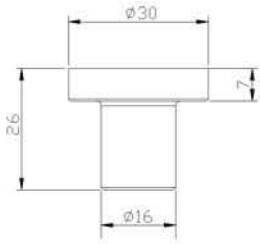

BK 90

Material: Brass

Finish	Satin Champagne Gold	Matt Black	Matt Antique Brass	Urban Bronze
Size in mm (A)	Item Code			
30	BK9030/SCG	BK9030/MBL	BK9030/MAB	BK9030/UB
38	BK9038/SCG	BK9038/MBL	BK9038/MAB	BK9038/UB