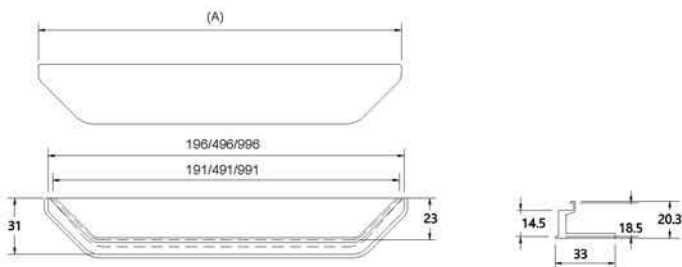

96 SLIDO

Material: Aluminium

Finish	Matt Grey	Matt Black	Brushed Satin Brass	Matt White
Size in mm (A)	Item Code			
200	96200GRE	96200MBL	96200SBS	96200WHT
500	96500GRE	96500MBL	96500SBS	96500WHT
1000	961000GRE	961000MBL	961000SBS	961000WHT