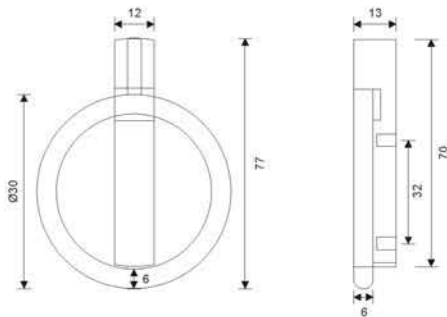

901 HOOP

Material: Aluminium

Finish	Chrome Polished	Satin Brass	Satin Nickel	Matt Antique Brass	Matt Black
Size in mm (A)	Item Code				
32	EA901-32/CP	EA901-32/SB	EA901-32/SN	EA901-32/MAB	EA901-32/MBL