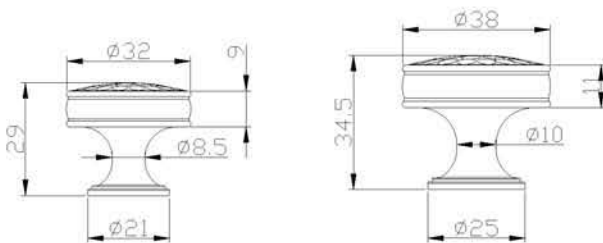

BK 91

Material: Brass

Finish	Satin Champagne Gold	Matt Antique Brass	Imperial Bronze	Urban Bronze
Size in mm (A)	Item Code			
32	BK9132/SCG	BK9132/MAB	BK9132/IB	BK9132/UB
38	BK9138/SCG	BK9138/MAB	BK9138/IB	BK9138/UB