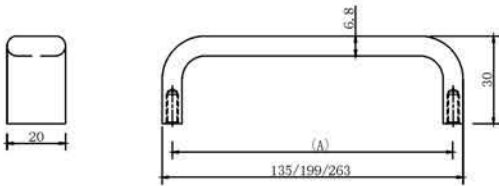

69 SWAN

Material: Aluminium

Finish	Brush Sherry Gold	Matt Black	Stainless Steel Look	Brushed Satin Brass
Size in mm (A)	Item Code			
128	69135BSG	69135MBL	69135SSL	69135SBS
192	69199BSG	69199MBL	69199SSL	69199SBS
256	69263BSG	69263MBL	69263SSL	69263SBS