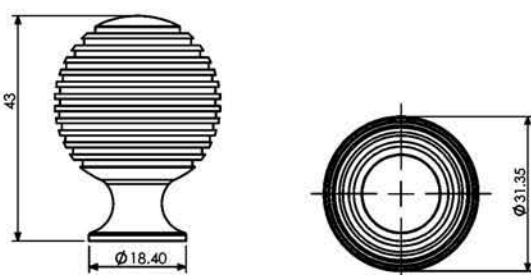

## 30 MUSHROOM

**Material:** Zamac

Finish	Chrome Polished	Satin Brass	Satin Nickel	Matt Antique Brass	Matt Black
Size in mm (A)	Item Code				
30	EA30/CP	EA30/SB	EA30/SN	EA30/MAB	EA30/MBL