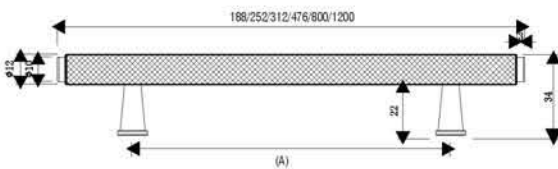

36 GRIFFIN

Material: Aluminium

Finish	Brush Sherry Gold	Stainless Steel Look	Brushed Satin Brass	Matt Black
Size in mm (A)	Item Code			
128	36128BSG	36128SSL	36128SBS	36128MBL
192	36192BSG	36192SSL	36192SBS	36192MBL
256	36256BSG	36256SSL	36256SBS	36256MBL
416	36416BSG	36416SSL	36416SBS	36416MBL
720	36720BSG	36720SSL	36720SBS	36720MBL
1120	361120BSG	361120SSL	361120SBS	361120MBL