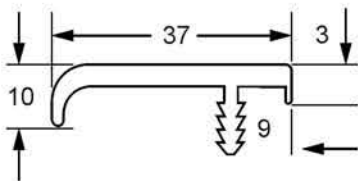

## EA925 - Nero

LIP PROFILE HANDLE

**Material:**  
Aluminium

**Length:**  
2800mm

**Available Finishes:**

- SSL** | Stainless Steel Look
- SIL** | Silver
- CHL** | Champagne Look
- MBL** | Matt Black
- MSN** | Matt Satin Nickel