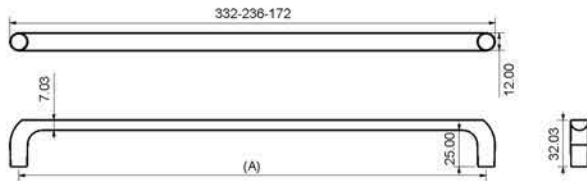

395 BRONO

Material: Zamac

Finish	Satin Brass	Satin Nickel	Matt Antique Brass	Matt Black
Size in mm (A)	Item Code			
160	395160SB	395160SN	395160MAB	395160MBL
224	395224SB	395224SN	395224MAB	395224MBL
320	395320SB	395320SN	395320MAB	395320MBL