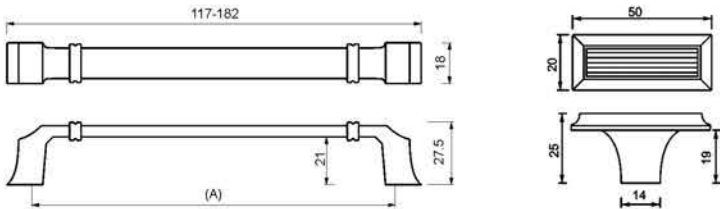

546 PRINCETON

Material: Zamac

Finish	Satin Brass	Satin Nickel	Matt Antique Brass	Matt Black
Size in mm (A)	Item Code			
50 (Knob)	54650SB	54650SN	54650MAB	54650MBL
96	54696SB	54696SN	54696MAB	54696MBL
160	546160SB	546160SN	546160MAB	546160MBL