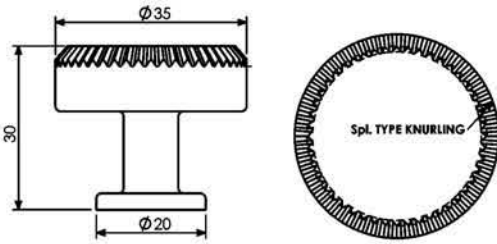

BCK 33450

Material: Brass

Finish	Satin Champagne Gold	Matt Black	Matt Antique Brass	Urban Bronze
Size in mm (A)	Item Code			
30	BK33450/SCG	BK33450/MBL	BK33450/MAB	BK33450/UB