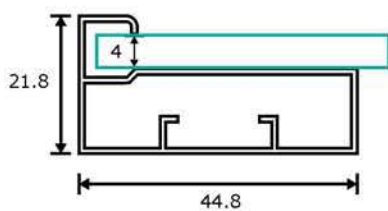

GRANDE

45MM PROFILE

Material:
Aluminium

Length:
3000mm