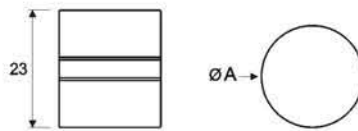

CKS 213

CYLINDRICAL CABINET KNOB

Material:
Stainless Steel

Projection:
23mm

Available Finishes:

SSS | Satin Stainless Steel

PSS | Polished Stainless Steel

Item No.	Sizes (A)
CKS213	: 15
CKS214	: 20
CKS215	: 25