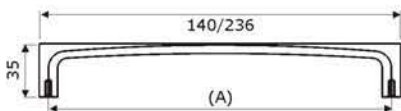

E4 MORPH

Material: Stainless Steel 316 Grade

Finish	Satin Stainless Steel
Size in mm (A)	Item Code
128	E4-128/SSL
224	E4-224/SSL