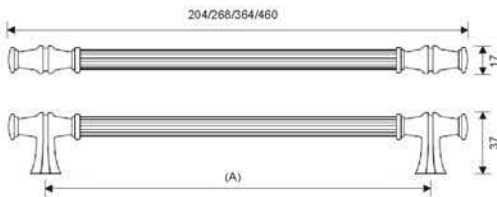

835 AMARNA

Material: Zamac+Aluminium

Finish	Satin Brass	Satin Nickel	Matt Antique Brass	Matt Black
Size in mm (A)	Item Code			
160	835160SB	835160SN	835160MAB	835160MBL
224	835224SB	835224SN	835224MAB	835224MBL
320	835320SB	835320SN	835320MAB	835320MBL
416	835416SB	835416SN	835416MAB	835416MBL