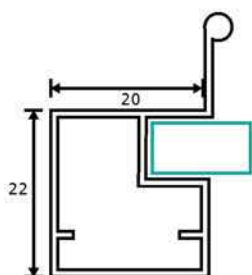

MEDIAN-H

19MM PROFILE

Material:
Aluminium

Length:
3000mm