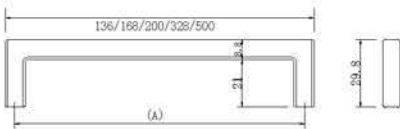

60 OCTAVE

Material: Aluminium

Finish	Brush Sherry Gold	Matt Black	Stainless Steel Look	Brushed Satin Brass
Size in mm (A)	Item Code			
128	60136BSG	60136MBL	60136SSL	60136SBS
160	60168BSG	60168MBL	60168SSL	60168SBS
192	60200BSG	60200MBL	60200SSL	60200SBS
320	60328BSG	60328MBL	60328SSL	60328SBS
492	60500BSG	60500MBL	60500SSL	60500SBS