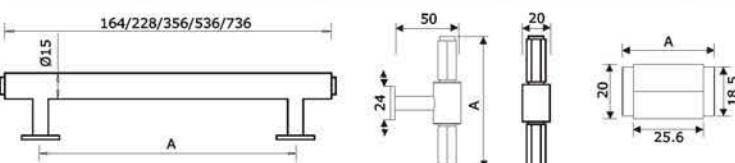

HEXARA

Material: Brass

Finish	Brushed Nickel	Satin Champagne Gold	Matt Antique Brass	Gunmetal
Size in mm (A)	Item Code			
34 (Knob)	BK657/BN	BK657/SCG	BK657/MAB	BK657/GM
95 (T Knob)	BLT655/BN	BLT655/SCG	BLT655/MAB	BLT655/GM
128	BC65128/BN	BC65128/SCG	BC65128/MAB	BC65128/GM
192	BC65192/BN	BC65192/SCG	BC65192/MAB	BC65192/GM
320	BC65320/BN	BC65320/SCG	BC65320/MAB	BC65320/GM
500	BC65500/BN	BC65500/SCG	BC65500/MAB	BC65500/GM
700	BC65700/BN	BC65700/SCG	BC65700/MAB	BC65700/GM