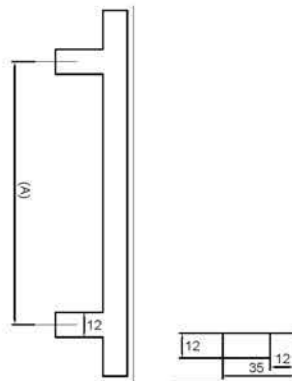

12x12mm 'T' Bar Square Handle

Material: Stainless Steel

Finish	Hollow	Solid
Size in mm (A)	Item Code	
96	HCPTS96	CPTS96
128	HCPTS128	CPTS128
160	HCPTS160	CPTS160
192	HCPTS192	CPTS192
224	HCPTS224	CPTS224
288	HCPTS288	CPTS288
352	HCPTS352	CPTS352
448	HCPTS448	CPTS448