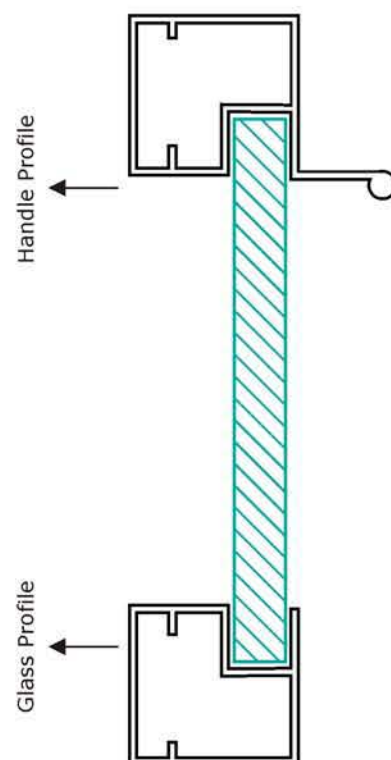

Item Code	Finish	Size	Glass Thickness	Material
APG.302.SIL	Silver	3000mm	4mm	Aluminum
APG.302.MBL	Matt Black	3000mm	4mm	Aluminum
APG.302.CHL	Champagne Look	3000mm	4mm	Aluminum