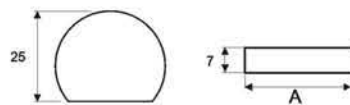

## CKS 223

OVAL CABINET KNOB

**Material:**  
Stainless Steel

**Projection:**  
25mm

**Available Finishes:**

**SSS** | Satin Stainless Steel

**PSS** | Polished Stainless Steel

Item No.	Sizes (A)
<b>CKS223</b>	: 30
<b>CKS224</b>	: 35
<b>CKS225</b>	: 45