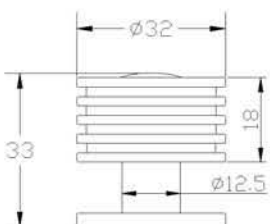

BK 60

Material: Brass

Finish	Satin Champagne Gold	Matt Black	Matt Antique Brass	Urban Bronze
Size in mm (A)	Item Code			
6025	BK6025/SCG	BK6025/MBL	BK6025/MAB	BK6025/UB
6032	BK6032/SCG	BK6032/MBL	BK6032/MAB	BK6032/UB