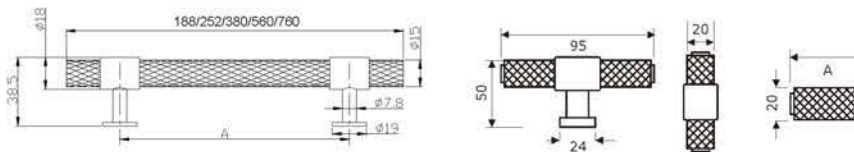

ONYX

Material: Brass

Finish	Satin Champagne Gold	Matt Black	Matt Antique Brass	Urban Bronze
Size in mm (A)	Item Code			
34 (Knob)	BK101/SCG	BK101/MBL	BK101/MAB	BK101/UB
95 (T Knob)	BLT101/SCG	BLT101/MBL	BLT101/MAB	BLT101/UB
128	BC12128/SCG	BC12128/MBL	BC12128/MAB	BC12128/UB
192	BC12192/SCG	BC12192/MBL	BC12192/MAB	BC12192/UB
320	BC12320/SCG	BC12320/MBL	BC12320/MAB	BC12320/UB
500	BC12500/SCG	BC12500/MBL	BC12500/MAB	BC12500/UB
700	BC12700/SCG	BC12700/MBL	BC12700/MAB	BC12700/UB