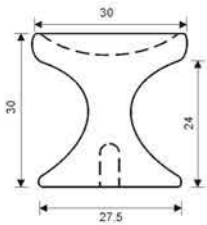

48 BANGO

Material: Aluminium

Finish	Chrome Polished	Satin Brass	Satin Nickel	Matt Antique Brass	Matt Black
Size in mm (A)	Item Code				
30	EA48/CP	EA48/SB	EA48/SN	EA48/MAB	EA48/MBL