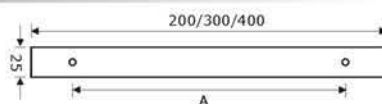

ONYX

Material: Brass

Finish	Satin Champagne Gold	Matt Black	Matt Antique Brass	Urban Bronze
Size in mm (A)	Item Code			
34 (Knob)	BK101/SCG	BK101/MBL	BK101/MAB	BK101/UB
95 (T Knob)	BLT101/SCG	BLT101/MBL	BLT101/MAB	BLT101/UB
128	BC12128/SCG	BC12128/MBL	BC12128/MAB	BC12128/UB
192	BC12192/SCG	BC12192/MBL	BC12192/MAB	BC12192/UB
320	BC12320/SCG	BC12320/MBL	BC12320/MAB	BC12320/UB
500	BC12500/SCG	BC12500/MBL	BC12500/MAB	BC12500/UB
700	BC12700/SCG	BC12700/MBL	BC12700/MAB	BC12700/UB

MATRIX

Material: Brass

Finish	Satin Champagne Gold	Matt Black	Matt Antique Brass	Urban Bronze
Size in mm (A)	Item Code			
35 (Knob)	BK101/SCG	BK101/MBL	BK101/MAB	BK101/UB
95 (T Knob)	BLT101/SCG	BLT101/MBL	BLT101/MAB	BLT101/UB
128	BC15128/SCG	BC15128/MBL	BC15128/MAB	BC15128/UB
192	BC15192/SCG	BC15192/MBL	BC15192/MAB	BC15192/UB
320	BC15320/SCG	BC15320/MBL	BC15320/MAB	BC15320/UB
500	BC15500/SCG	BC15500/MBL	BC15500/MAB	BC15500/UB
700	BC15700/SCG	BC15700/MBL	BC15700/MAB	BC15700/UB

MATRIX ON PLATE

Material: Brass

Finish	Satin Champagne Gold	Matt Black	Matt Antique Brass	Urban Bronze
Size in mm (A)	Item Code - Cabinet Handle			
124	BC15124/SCG	BC15124/MBL	BC15124/MAB	BC15124/UB
225	BC15224/SCG	BC15224/MBL	BC15224/MAB	BC15224/UB
324	BC15324/SCG	BC15324/MBL	BC15324/MAB	BC15324/UB
Size in mm (A)	Item Code - Plate			
200	BCP15200/SCG	BCP15200/MBL	BCP15200/MAB	BCP15200/UB
300	BCP15300/SCG	BCP15300/MBL	BCP15300/MAB	BCP15300/UB
400	BCP15400/SCG	BCP15400/MBL	BCP15400/MAB	BCP15400/UB

Cabinet Handle

Plate