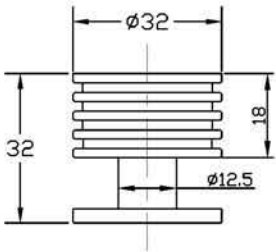

BK 65

Material: Brass

Finish	Satin Champagne Gold	Matt Black	Matt Antique Brass	Urban Bronze
Size in mm (A)	Item Code			
6525	BK6525/SCG	BK6525/MBL	BK6525/MAB	BK6525/UB
6532	BK6532/SCG	BK6532/MBL	BK6532/MAB	BK6532/UB