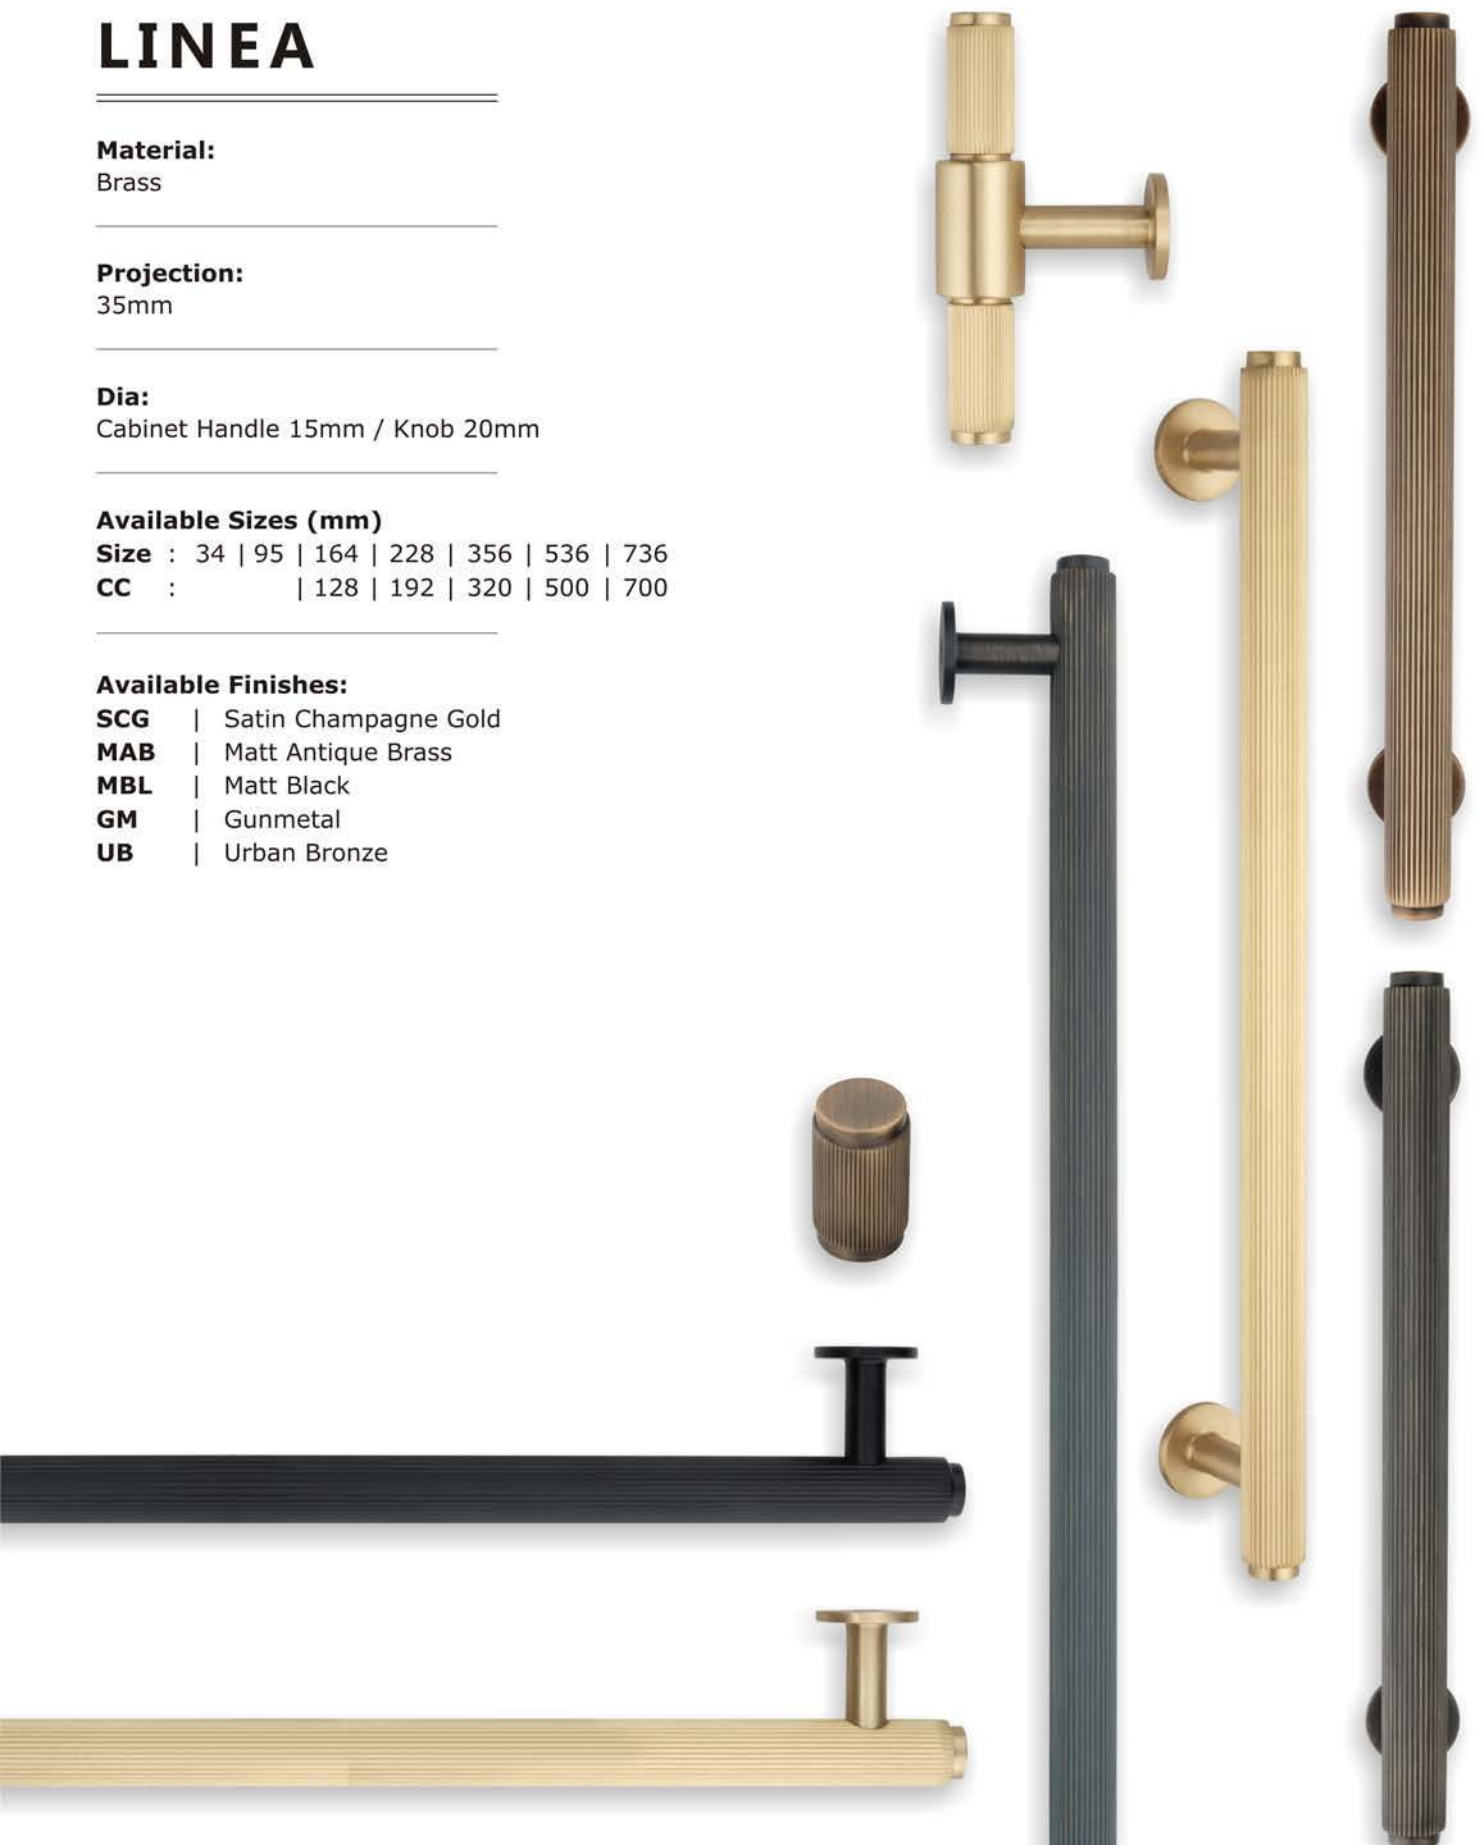

LINEA

Material:

Brass

Projection:

35mm

Dia:

Cabinet Handle 15mm / Knob 20mm

Available Sizes (mm)

Size : 34 | 95 | 164 | 228 | 356 | 536 | 736

CC : | 128 | 192 | 320 | 500 | 700

Available Finishes:

SCG | Satin Champagne Gold

MAB | Matt Antique Brass

MBL | Matt Black

GM | Gunmetal

UB | Urban Bronze