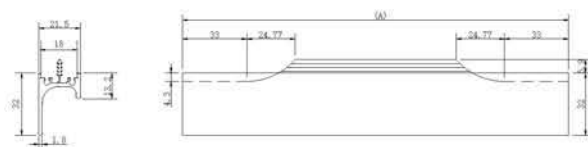

41 HARPER

Material: Aluminium

Finish	Matt White	Matt Black	Stainless Steel Look	Satin Brass
Size in mm (A)	Item Code			
200	41200WHT	41200MBL	41200SSL	41200SB
350	41350WHT	41350MBL	41350SSL	41350SB
1100	411100WHT	411100MBL	411100SSL	411100SB