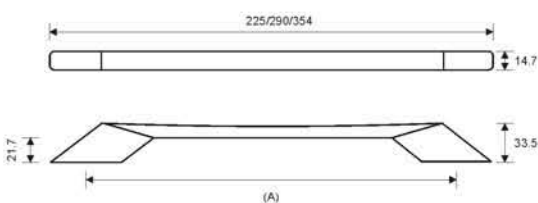

292 MIA

Material: Zamac

Finish	Satin Brass	Satin Nickel	Matt Antique Brass	Matt Black
Size in mm (A)	Item Code			
160	292160SB	292160SN	292160MAB	292160MBL
224	292224SB	292224SN	292224MAB	292224MBL
320	292320SB	292320SN	292320MAB	292320MBL