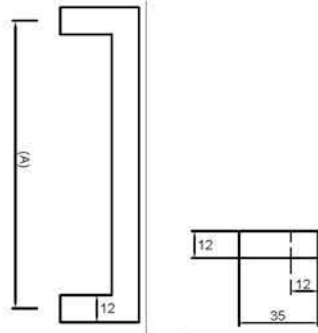

## 12x12mm Square 'D' Handle

**Material:** Stainless Steel

Finish	Hollow	Solid
Size in mm (A)	Item Code	
96	HCPDS96	CPDS96
128	HCPDS128	CPDS128
160	HCPDS160	CPDS160
192	HCPDS192	CPDS192
224	HCPDS224	CPDS224
288	HCPDS288	CPDS288
352	HCPDS352	CPDS352
448	HCPDS448	CPDS448