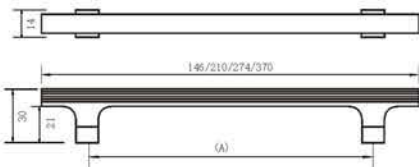

1074 GRACE

Material: Aluminium

Finish	Satin Brass	Satin Nickel	Matt Antique Brass	Matt Black
Size in mm (A)	Item Code			
96	107496SB	107496SN	107496MAB	107496MBL
160	1074160SB	1074160SN	1074160MAB	1074160MBL
224	1074224SB	1074224SN	1074224MAB	1074224MBL
320	1074320SB	1074320SN	1074320MAB	1074320MBL