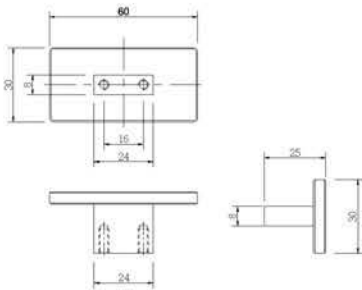

## 53 HUNCH

**Material:** Aluminium

Finish	Brushed Satin Brass	Stainless Steel Look	Matt Black
Size in mm (A)	Item Code		
64	5395SBS	5395SSL	5395MBL