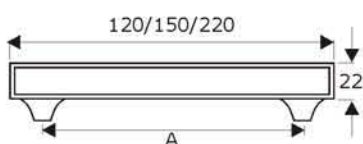

AZI

Material: Brass

Finish	Oil Rubbed Bronze
Size in mm (A)	Item Code
96	BLC357-96/ORB
126	BLC357-128/ORB
196	BLC357-192/ORB