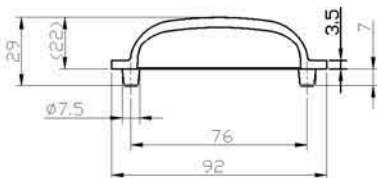

BCP101

Material: Brass

Finish	Satin Champagne	Matt Black	Satin Chrome	Matt Antique Brass	Dark Bronze
Size in mm (A)	Item Code				
76	BCP101/SCG	BCP101/MBL	BCP101/SC	BCP101/MAB	BCP101/DB