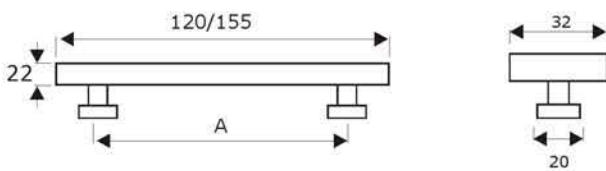

AURA

Material: Brass

Finish	Coffee Bronze	Matt Antique Brass
Size in mm (A)	Item Code	
32 (Knob)	BLK354-32/CF	BLK354-32/MAB
96	BLC354-96/CF	BLC354-96/MAB
128	BLC354-128/CF	BLC354-128/MAB