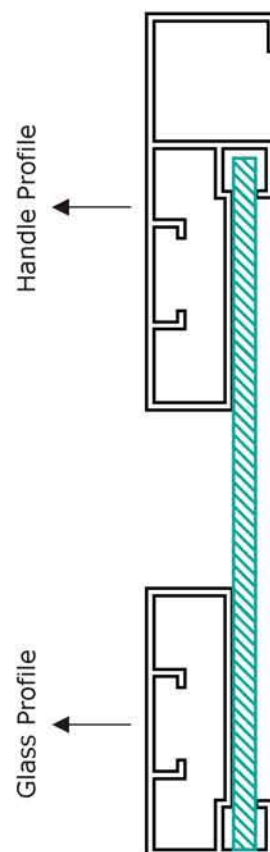

Item Code	Finish	Size	Glass Thickness	Material
APG.202.SIL	Silver	3000mm	4mm	Aluminum
APG.202.MBL	Matt Black	3000mm	4mm	Aluminum
APG.202.CHL	Champagne Look	3000mm	4mm	Aluminum