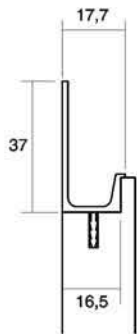

EA2420-Uno

J - PROFILE HANDLE

Material:
Aluminium

Length:
2800mm

Available Finishes:

- **SSL** | Stainless Steel Look
- **SIL** | Silver
- **CHL** | Champagne Look
- **MBL** | Matt Black
- **MSN** | Matt Satin Nickel