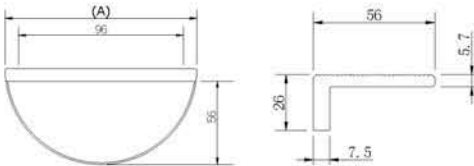

54 LUNA

Material: Aluminium

Finish	Brush Sherry Gold	Matt Black	Gun Metal
Size in mm (A)	Item Code		
112	54LUNA/BSG	54LUNA/MBL	54LUNA/GM