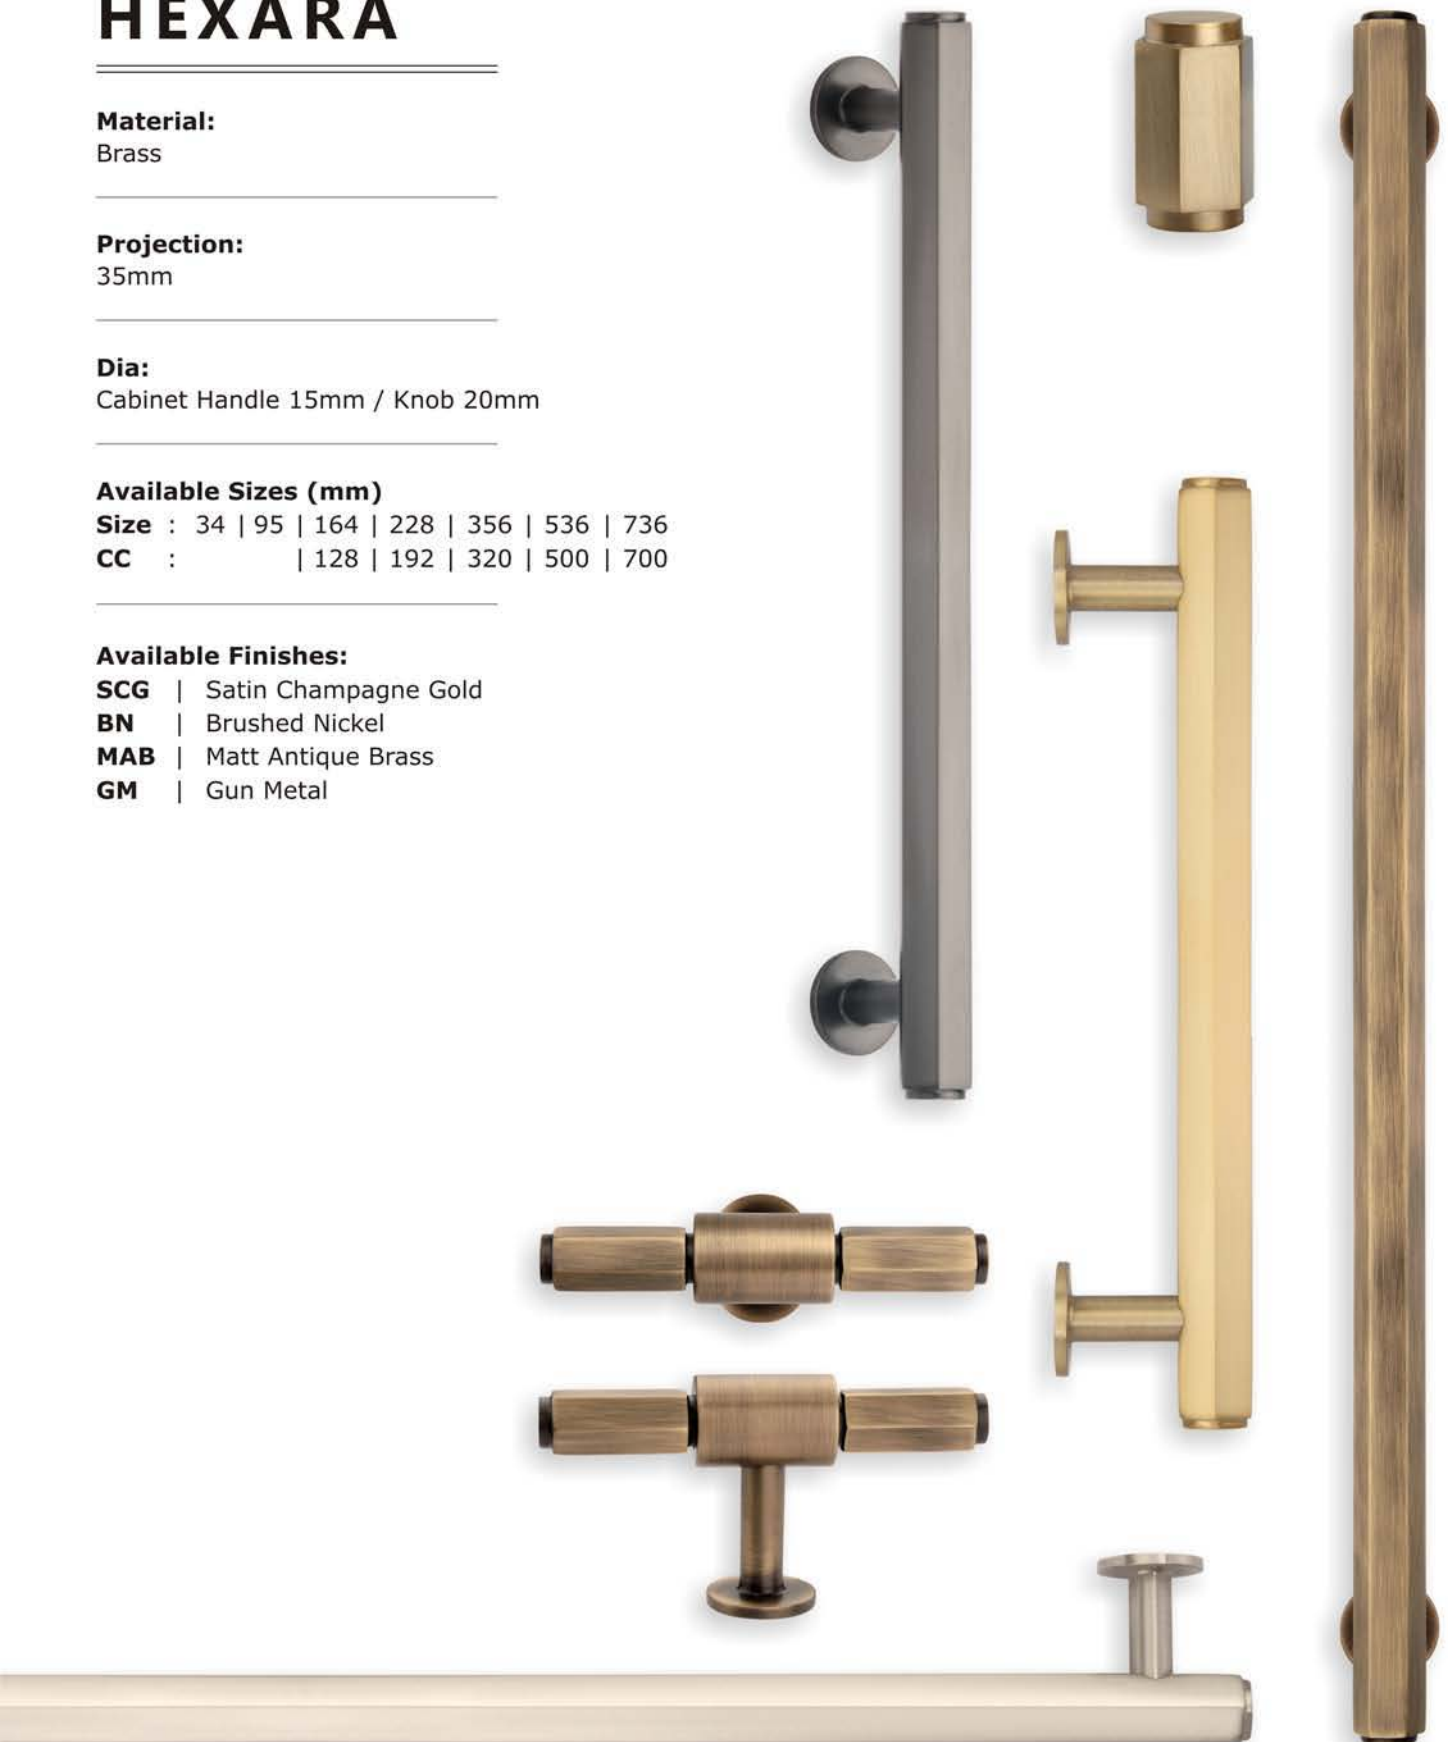

HEXARA

Material:

Brass

Projection:

35mm

Dia:

Cabinet Handle 15mm / Knob 20mm

Available Sizes (mm)

Size : 34 | 95 | 164 | 228 | 356 | 536 | 736

CC : | 128 | 192 | 320 | 500 | 700

Available Finishes:

SCG | Satin Champagne Gold

BN | Brushed Nickel

MAB | Matt Antique Brass

GM | Gun Metal