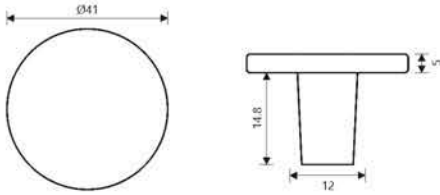

35 COHLE

Material: Zamac

Finish	Chrome Polished	Satin Brass	Satin Nickel	Matt Antique Brass	Matt Black
Size in mm (A)	Item Code				
41	EA35/CP	EA35/SB	EA35/SN	EA35/MA B	EA35/MBL