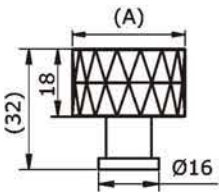

BK 6530

Material: Brass

Finish	Brushed Nickel	Satin Champagne Gold	Matt Antique Brass	Gunmetal
Size in mm (A)	Item Code			
6530	BK6530/BN	BK6530/SCG	BK6530/MAB	BK6530/GM