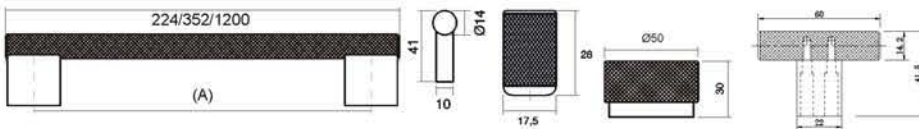

### 33 BELLEZZA

**Material:** Aluminium

Finish	Brush Sherry Gold	Stainless Steel Look	Brushed Satin Brass	Matt Black
Size in mm (A)	Item Code			
17.5 (Knob)	33SK17BSG	33SK17SSL	33SK17SBS	33SK17MBL
50 (Knob)	33K50BSG	33K50SSL	33K50SBS	33K50MBL
60 (T Knob)	33T60BSG	33T60SSL	33T60SBS	33T60MBL
197	33197BSG	33197SSL	33197SBS	33197MBL
320	33320BSG	33320SSL	33320SBS	33320MBL
1168 (3 Leg)	331200BSG	331200SSL	331200SBS	331200MBL