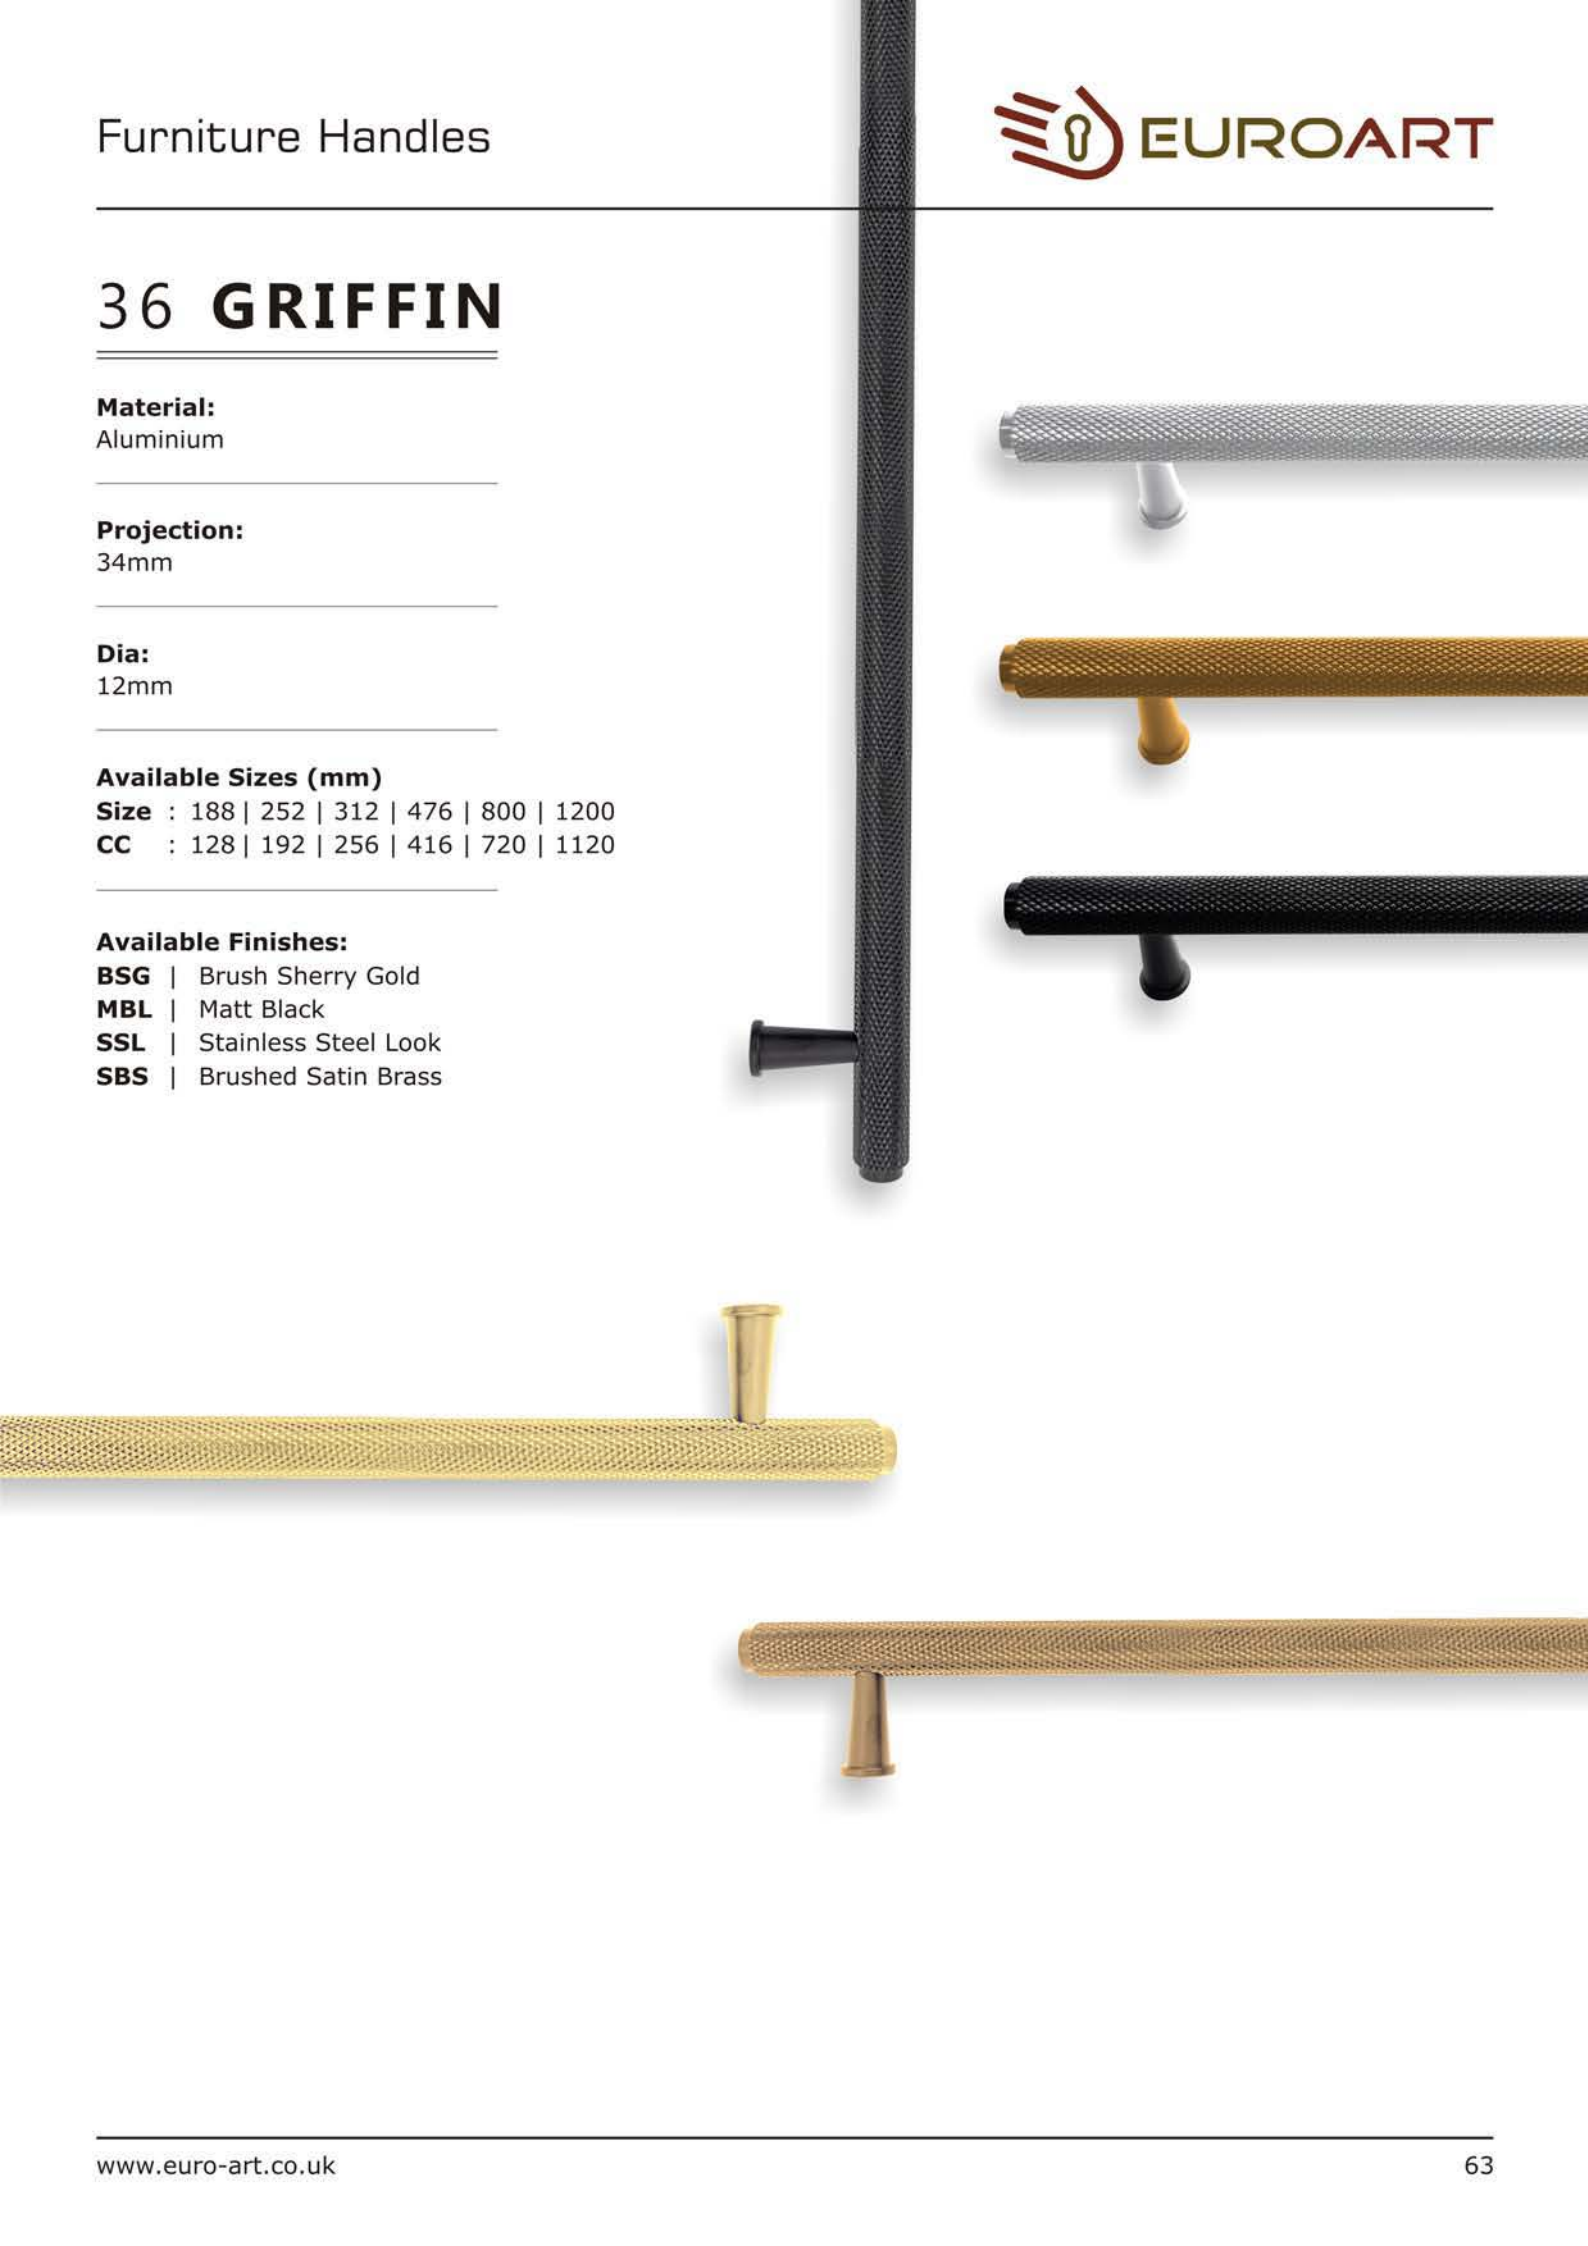

**BSG** | Brush Sherry Gold

**MBL** | Matt Black

**SSL** | Stainless Steel Look

**SBS** | Brushed Satin Brass

**60 OCTAVE**