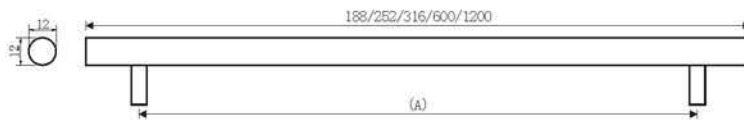

63 BARREL

Material: Aluminium

Finish	Brush Sherry Gold	Matt Black	Stainless Steel Look
Size in mm (A)	Item Code		
128	63188BSG	63188MBL	63188SSL
192	63252BSG	63252MBL	63252SSL
256	63316BSG	63316MBL	63316SSL
544	63600BSG	63600MBL	63600SSL
1120	631200BSG	631200MBL	631200SSL

64 BOXY

Material: Aluminium

Finish	Brush Sherry Gold	Matt Black	Stainless Steel Look
Size in mm (A)	Item Code		
128	64158BSG	64158MBL	64158SSL
192	64222BSG	64222MBL	64222SSL
544	64600BSG	64600MBL	64600SSL
1120	641200BSG	641200MBL	641200SSL