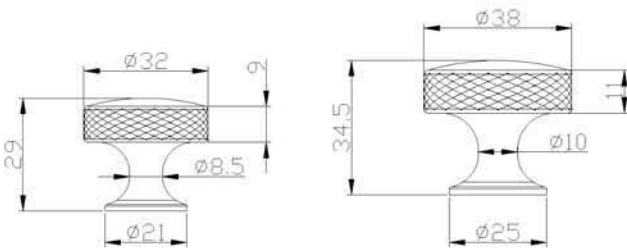

BK 15

Material: Brass

Finish	Satin Champagne Gold	Matt Black	Matt Antique Brass	Urban Bronze
Size in mm (A)	Item Code			
32	BK1532/SCG	BK1532/MBL	BK1532/MAB	BK1532/UB
38	BK1538/SCG	BK1538/MBL	BK1538/MAB	BK1538/UB