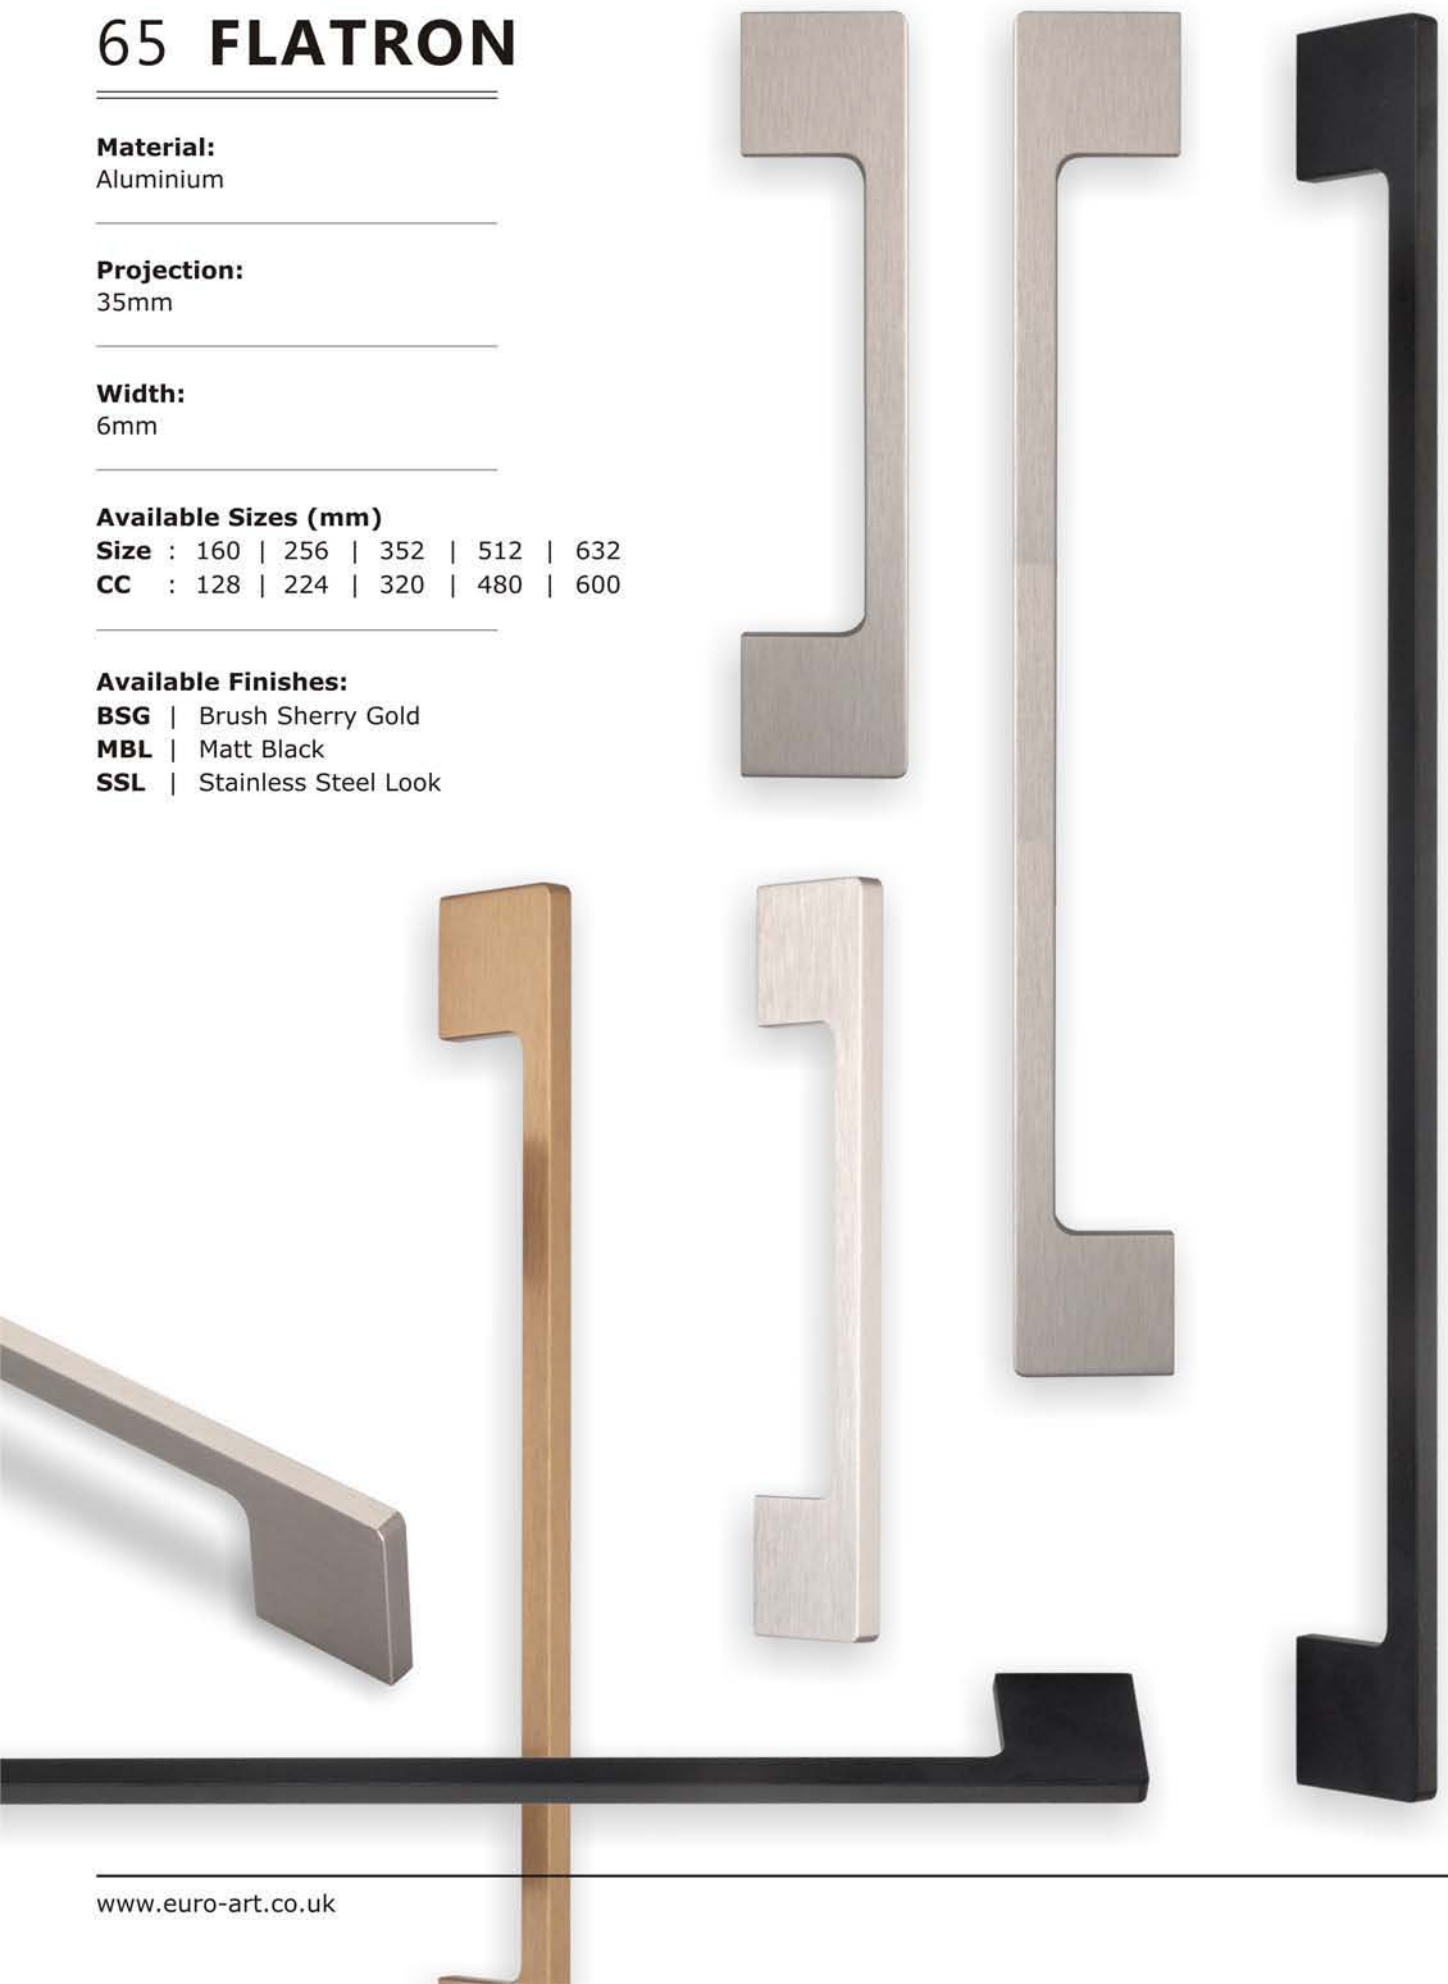

65 FLATRON

Material:
Aluminium

Projection:
35mm

Width:
6mm

Available Sizes (mm)

Size : 160 | 256 | 352 | 512 | 632

CC : 128 | 224 | 320 | 480 | 600

Available Finishes:

BSG | Brush Sherry Gold

MBL | Matt Black

SSL | Stainless Steel Look