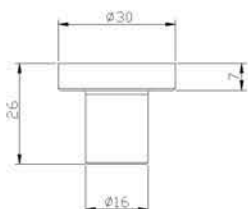

BK 80

Material: Brass

Finish	Satin Champagne Gold	Matt Black	Matt Antique Brass	Urban Bronze
Size in mm (A)	Item Code			
30	BK8030/SCG	BK8030/MBL	BK8030/MAB	BK8030/UB
38	BK8038/SCG	BK8038/MBL	BK8038/MAB	BK8038/UB