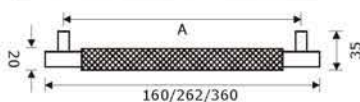

Cabinet Handle