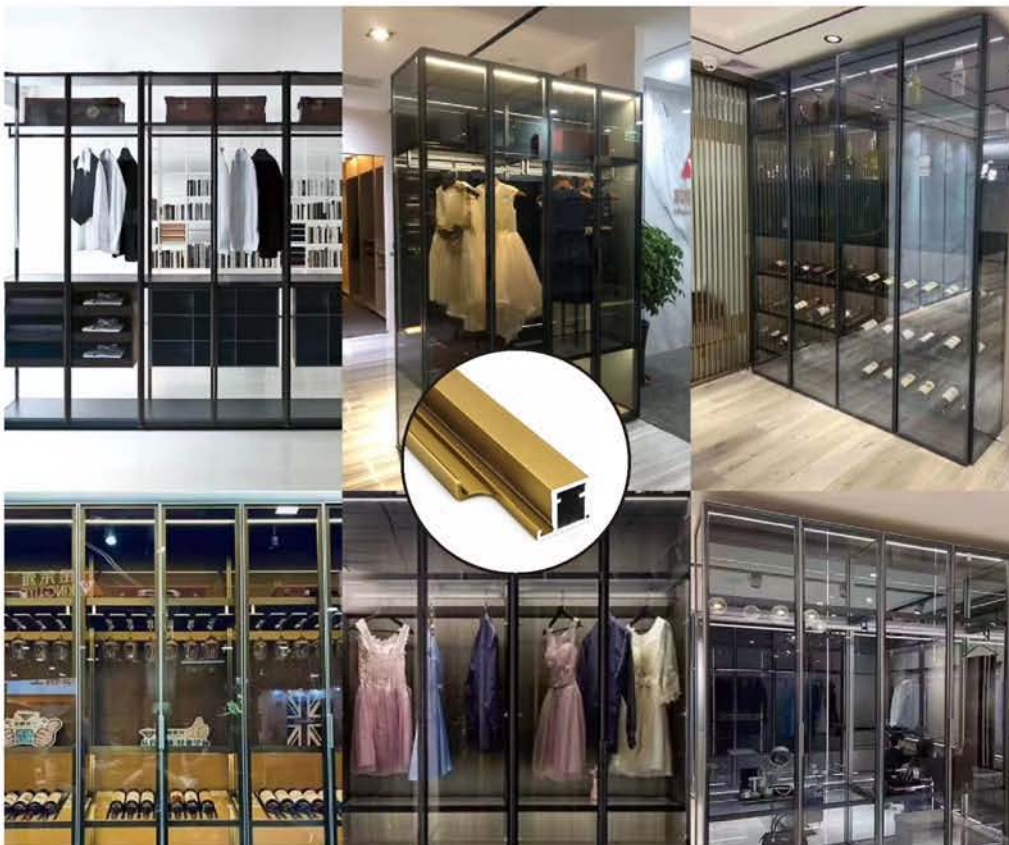

Item Code	Finish	Size	Glass Thickness	Material
APG.402.SIL	Silver	3000mm	4mm	Aluminum
APG.402.MBL	Matt Black	3000mm	4mm	Aluminum
APG.402.CHL	Champagne Look	3000mm	4mm	Aluminum