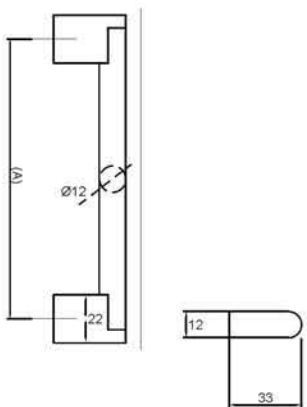

12mm Bar Flag Handle (12x20mm Leg)

Material: Stainless Steel

Finish	Hollow	Solid
Size in mm (A)	Item Code	
96	HCHC96	CHC96
128	HCHC128	CHC128
160	HCHC160	CHC160
192	HCHC192	CHC192
224	HCHC224	CHC224
288	HCHC288	CHC288
352	HCHC352	CHC352
448	HCHC448	CHC448