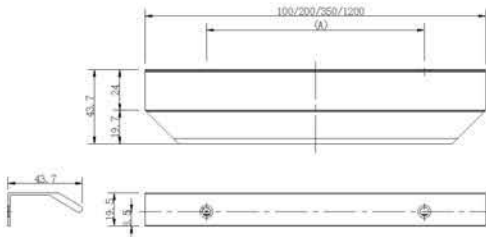

72 JASON

Material: Aluminium

Finish	Brush Sherry Gold	Matt Black	Stainless Steel Look	Brushed Satin Brass
Size in mm (A)	Item Code			
64	72100BSG	72100MBL	72100SSL	72100SBS
128	72200BSG	72200MBL	72200SSL	72200SBS
256	72350BSG	72350MBL	72350SSL	72350SBS
1120	721200BSG	721200MBL	721200SSL	721200SBS