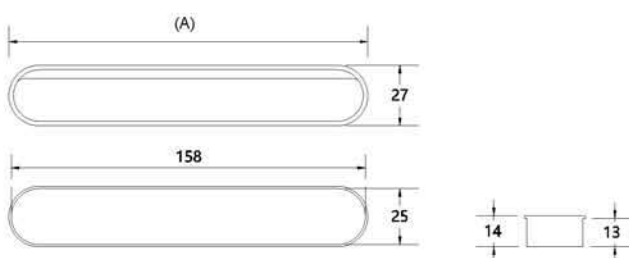

97 OLLY

Material: Aluminium

Finish	Brushed Satin Brass	Matt Black	Matt White
Size in mm (A)	Item Code		
160	97160SBS	97160MBL	97160WHT