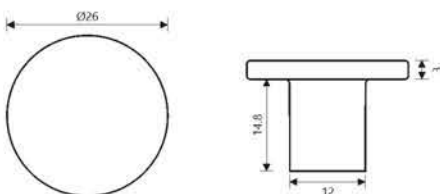

34 COHLE MINI

Material: Zamac

Finish	Chrome Polished	Satin Brass	Satin Nickel	Matt Antique Brass	Matt Black
Size in mm (A)	Item Code				
26	EA34/CP	EA34/SB	EA34/SN	EA34/MAB	EA34/MBL