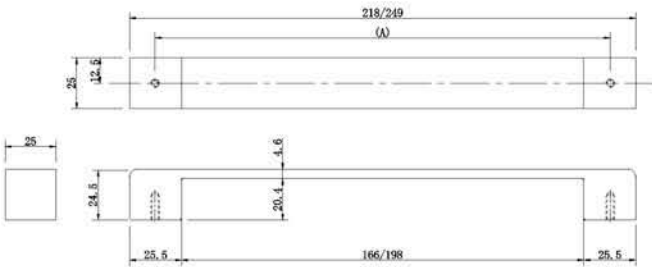

66 WEDGE

Material: Aluminium

Finish	Brush Sherry Gold	Matt Black	Stainless Steel Look
Size in mm (A)	Item Code		
192	66218BSG	66218MBL	66218SSL
224	66249BSG	66249MBL	66249SSL