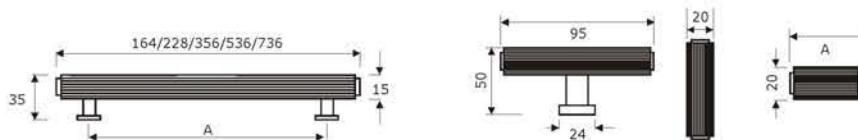

LINEA

Material: Brass

Finish	Matt Black	Satin Champagne Gold	Matt Antique Brass	Urban Bronze	Gunmetal
Size in mm (A)	Item Code				
34 (Knob)	BK501/SC-CP	BK501/SCG	BK501/MAB	BK501/UB	BK501/GM
95 (T Knob)	BLT501/SC-CP	BLT501/SCG	BLT501/MAB	BLT501/UB	BLT501/GM
128	BC50128/SC-CP	BC50128/SCG	BC50128/MAB	BC50128/UB	BC50128/GM
192	BC50192/SC-CP	BC50192/SCG	BC50192/MAB	BC50192/UB	BC50192/GM
320	BC50320/SC-CP	BC50320/SCG	BC50320/MAB	BC50320/UB	BC50320/GM
500	BC50500/SC-CP	BC50500/SCG	BC50500/MAB	BC50500/UB	BC50500/GM
700	BC50700/SC-CP	BC50700/SCG	BC50700/MAB	BC50700/UB	BC50700/GM