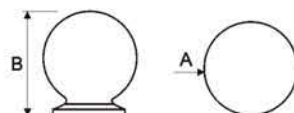

Available Finishes:

SSS | Satin Stainless Steel

PSS | Polished Stainless Steel

Item No.	Sizes

CKS208	: 25

CKS209	: 30