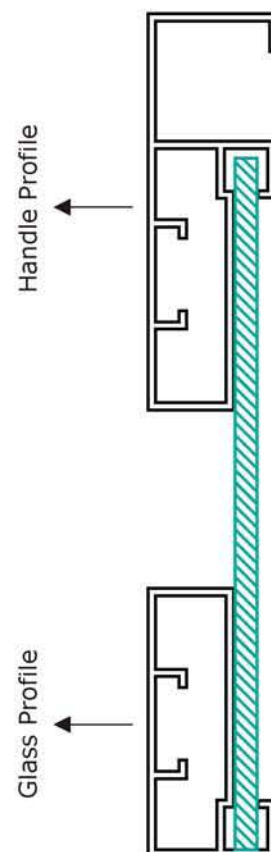

Item Code	Finish	Size	Glass Thickness	Material
APG.201.SIL	Silver	3000mm	4mm	Aluminum
APG.201.MBL	Matt Black	3000mm	4mm	Aluminum
APG.201.CHL	Champagne Look	3000mm	4mm	Aluminum