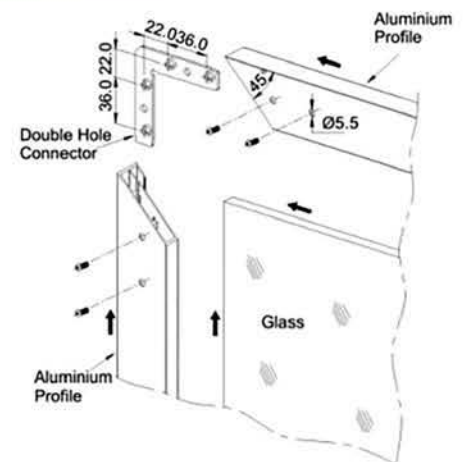

APG.4BR - Aluminium Profile Connector