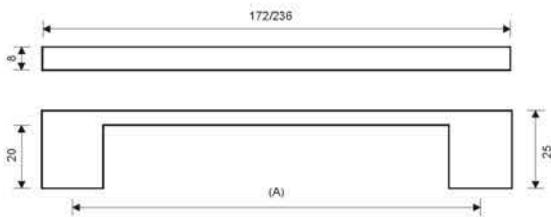

705 ESQUIRE

Material: Zamac

Finish	Satin Brass	Satin Nickel	Matt Antique Brass	Matt Black
Size in mm (A)	Item Code			
160	705160SB	705160SN	705160MAB	705160MBL
224	705224SB	705224SN	705224MAB	705224MBL