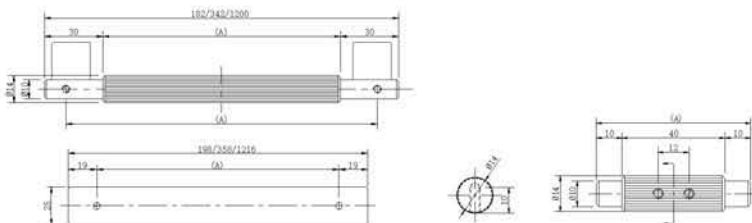

PLT31 LINEA 2 ON PLATE

Material: Aluminium

Finish	Brush Sherry Gold	Matt Black	Stainless Steel Look
Size in mm (A)	Item Code		
60	PLT3160BSG	PLT3160MBL	PLT3160SSL
160	PLT31160BSG	PLT31160MBL	PLT31160SSL
320	PLT31320BSG	PLT31320MBL	PLT31320SSL
1178	PLT311200BSG	PLT311200MBL	PLT311200SSL