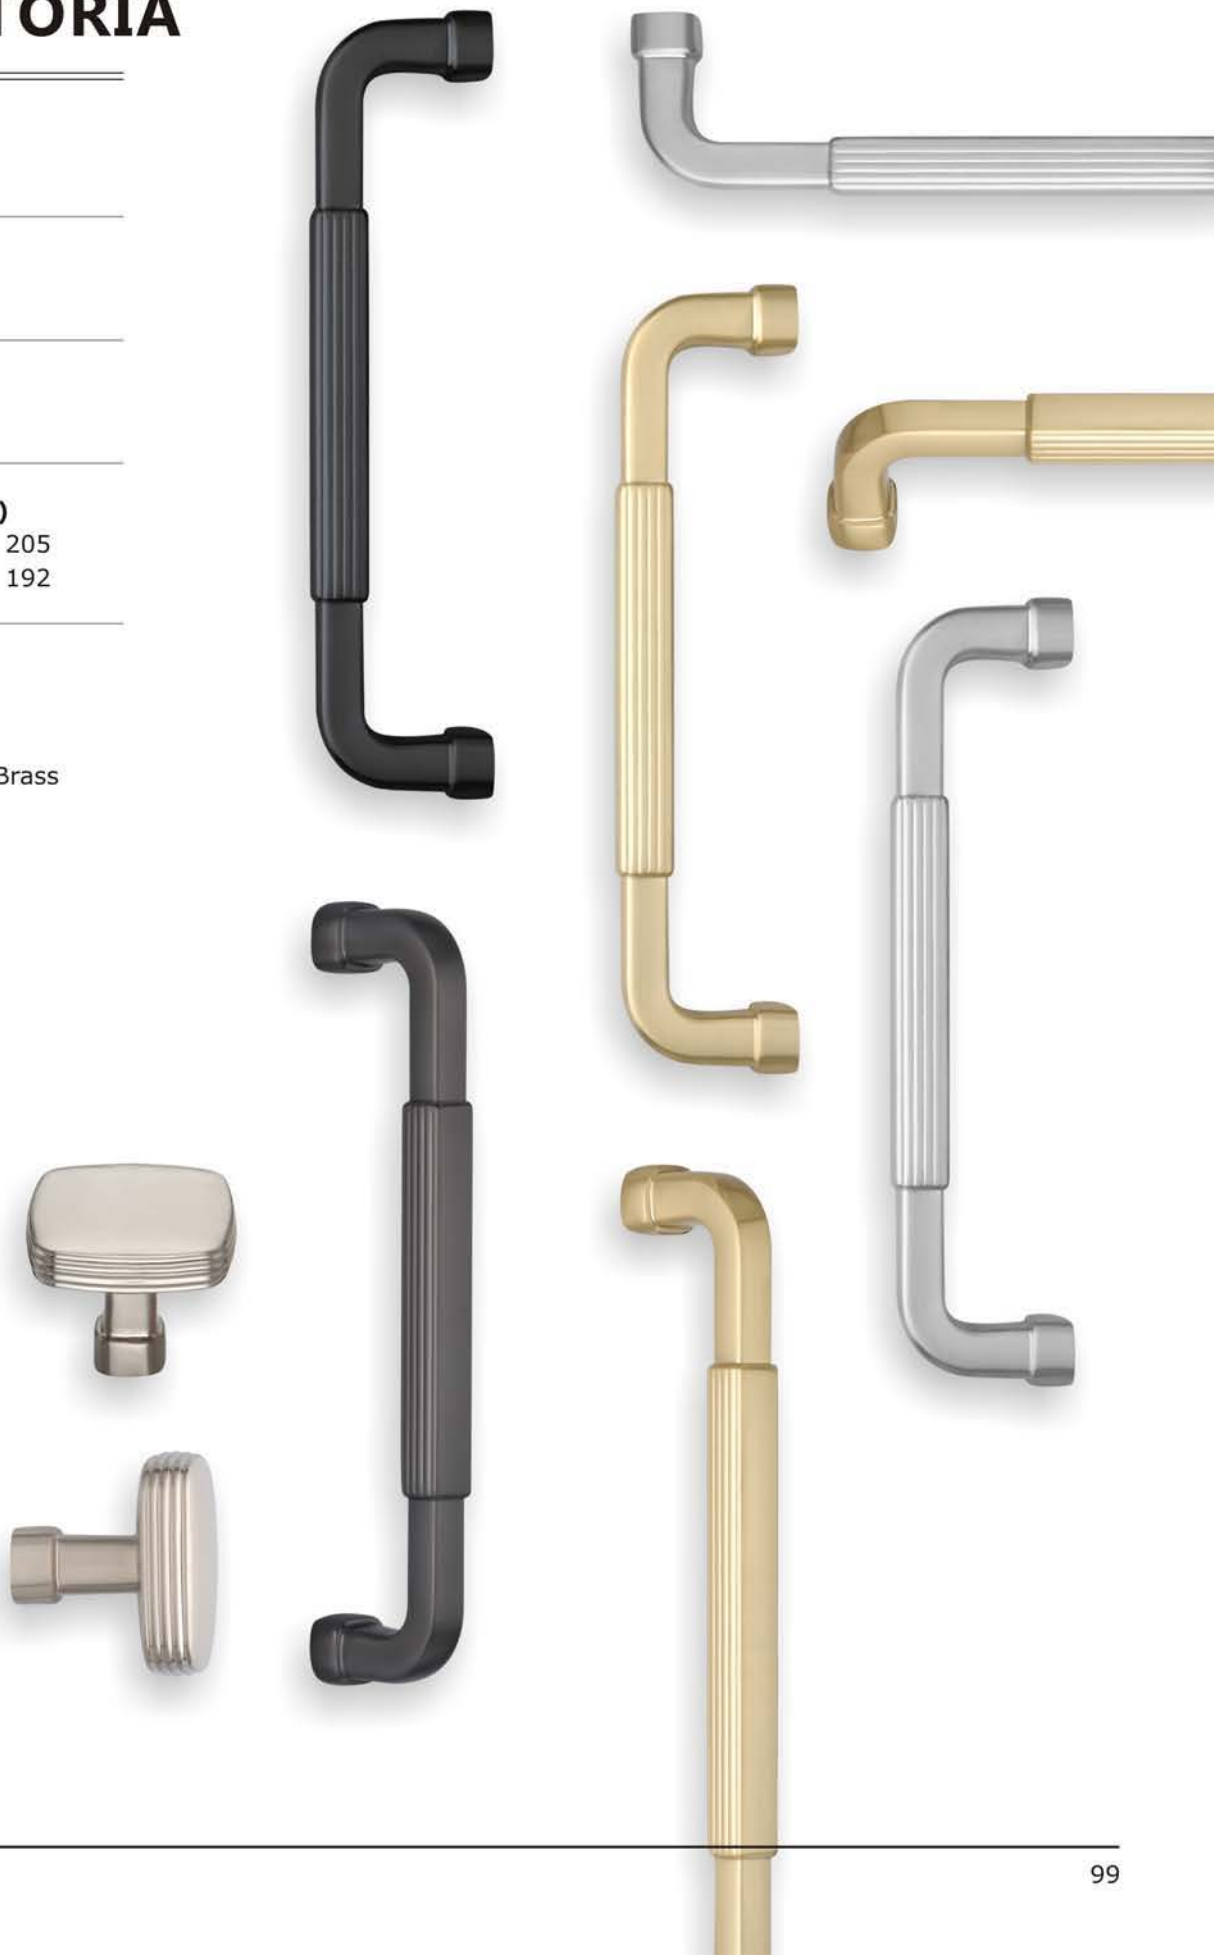

552 VICTORIA

Material:
Zamac

Projection:
32mm

Width:
12mm

Available Sizes (mm)

Size : 30 | 141 | 205

CC : | 128 | 192

Available Finishes:

SB | Satin Brass

SN | Satin Nickel

MAB | Matt Antique Brass

MBL | Matt Black