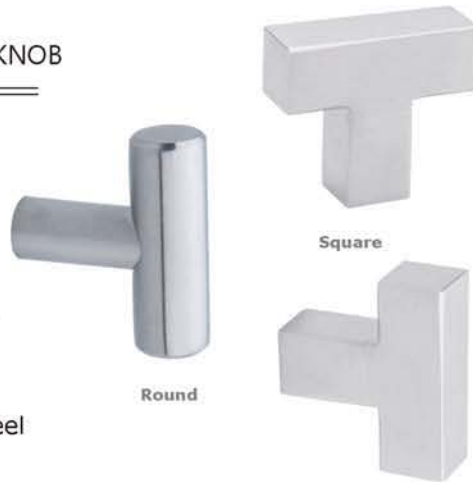

# CKS 231

'T' SQUARE/ROUND CABINET KNOB

**Material:**  
Stainless Steel

**Projection:**  
32mm

**Available Finishes:**

**SSS** | Satin Stainless Steel

**PSS** | Polished Stainless Steel

Item No.	Sizes (for Square)
<b>CKS234</b>	: 10
<b>CKS235</b>	: 12
<b>CKS236</b>	: 15