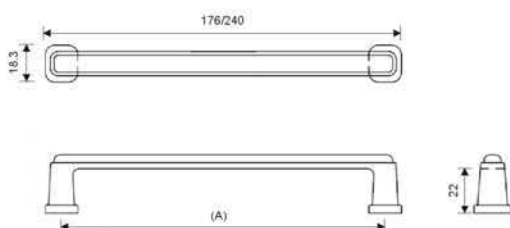

544 MELON

Material: Zamac

Finish	Satin Brass	Satin Nickel	Matt Antique Brass	Matt Black
Size in mm (A)	Item Code			
160	544160SB	544160SN	544160MAB	544160MBL
224	544224SB	544224SN	544224MAB	544224MBL