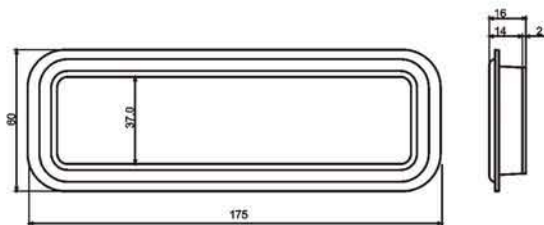

BFP 175

Material: Brass

Finish	Gun Metal	Matt Black	Matt Antique Brass	Satin Brass
Size in mm (A)	Item Code			
175	BFP175/GM	BFP175/MBL	BFP175/MAB	BFP175/SB