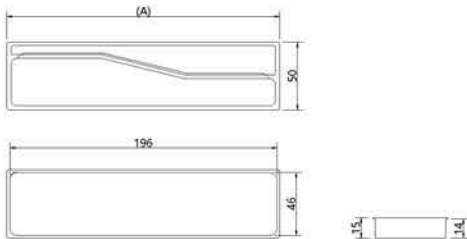

92 WINGS

Material: Aluminium

Finish	Matt Gold	Matt Grey	Matt Black	Matt Coffee	Champagne Silver
Size in mm (A)	Item Code				
200	92200GML	92200GRE	92200MBL	92200CFL	92200MCS