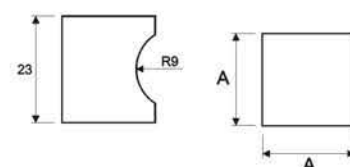

## CKS 226

SQUARE CABINET KNOB

**Material:**  
Stainless Steel

**Projection:**  
23mm

**Available Finishes:**

**SSS** | Satin Stainless Steel

**PSS** | Polished Stainless Steel

Item No.	Sizes (A)
<b>CKS226</b>	: 12
<b>CKS227</b>	: 15
<b>CKS228</b>	: 20
<b>CKS229</b>	: 25