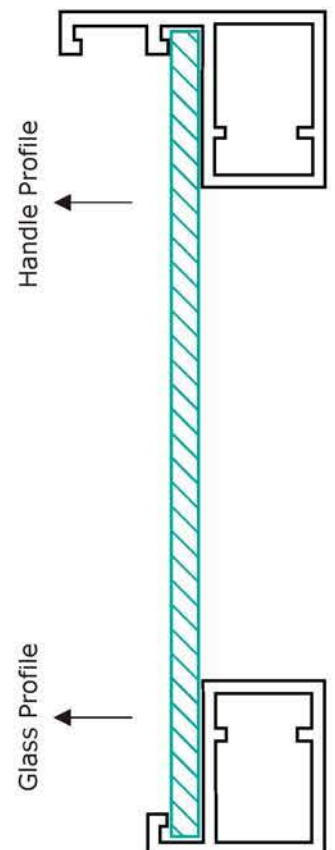

# AERO-H

27MM PROFILE

**Material:**  
Aluminium

**Length:**  
3000mm

Item Code	Finish	Size	Glass Thickness	Material
APG.402.SIL	Silver	3000mm	4mm	Aluminum
APG.402.MBL	Matt Black	3000mm	4mm	Aluminum
APG.402.CHL	Champagne Look	3000mm	4mm	Aluminum