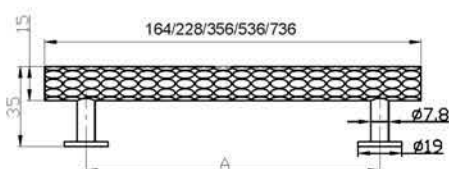

THORR 2

Material: Brass

Finish	Satin Champagne Gold	Matt Antique Brass	Urban Bronze
Size in mm (A)	Item Code		
128	BC92128/SCG	BC92128/MAB	BC92128/UB
192	BC92192/SCG	BC92192/MAB	BC92192/UB
320	BC92320/SCG	BC92320/MAB	BC92320/UB
500	BC92500/SCG	BC92500/MAB	BC92500/UB
700	BC92700/SCG	BC92700/MAB	BC92700/UB