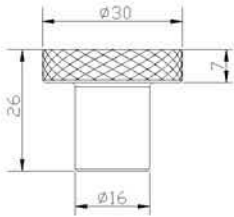

BK 10

Material: Brass

Finish	Satin Champagne Gold	Matt Black	Matt Antique Brass	Urban Bronze
Size in mm (A)	Item Code			
30	BK1030/SCG	BK1030/MBL	BK1030/MAB	BK1030/UB
38	BK1038/SCG	BK1038/MBL	BK1038/MAB	BK1038/UB