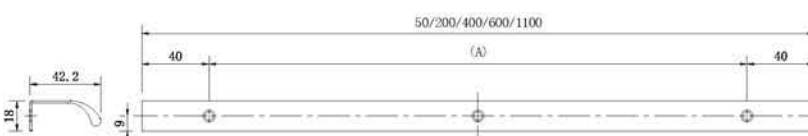

74 LILAC

Material: Aluminium

Finish	Brush Sherry Gold	Matt Black	Stainless Steel Look	Brushed Satin Brass
Size in mm (A)	Item Code			
32	7450BSG	7450MBL	7450SSL	7450SBS
128	74200BSG	74200MBL	74200SSL	74200SBS
320	74400BSG	74400MBL	74400SSL	74400SBS
544	74600BSG	74600MBL	74600SSL	74600SBS
1056	741100BSG	741100MBL	741100SSL	741100SBS