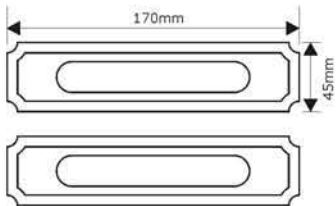

BFP FILLET

Material: Brass

Finish	Bronze	Matt Black
Size in mm (A)	Item Code	
170	BFP170/BRZ	BFP170/MBL