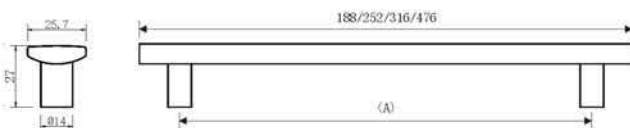

67 FLAMES

Material: Aluminium

Finish	Brush Sherry Gold	Matt Black	Stainless Steel Look
Size in mm (A)	Item Code		
128	67188BSG	67188MBL	67188SSL
192	67252BSG	67252MBL	67252SSL
256	67316BSG	67316MBL	67316SSL
416	67476BSG	67476MBL	67476SSL