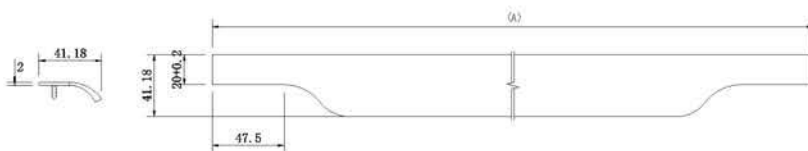

73 HOLLY

Material: Aluminium

Finish	Brush Sherry Gold	Matt Black	Stainless Steel Look	Brushed Satin Brass
Size in mm (A)	Item Code			
197	73197BSG	73197MBL	73197SSL	73197SBS
397	73397BSG	73397MBL	73397SSL	73397SBS
447	73447BSG	73447MBL	73447SSL	73447SBS
597	73597BSG	73597MBL	73597SSL	73597SBS
797	73797BSG	73797MBL	73797SSL	73797SBS
1200	731200BSG	731200MBL	731200SSL	731200SBS