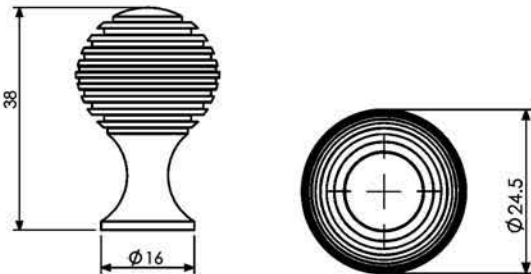

BCK 3348

Material: Brass

Finish	Satin Champagne Gold	Matt Black	Matt Antique Brass	Urban Bronze
Size in mm (A)	Item Code			
32	BCK3348/SCG	BCK3348/MBL	BCK3348/MAB	BCK3348/UB