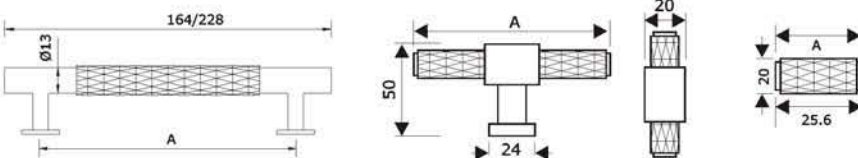

PRISMA

Material: Brass

Finish	Brushed Nickel	Satin Champagne Gold	Matt Antique Brass	Gunmetal
Size in mm (A)	Item Code			
34 (Knob)	BK757/BN	BK757/SCG	BK757/MAB	BK757/GM
95 (T Knob)	BLT755/BN	BLT755/SCG	BLT755/MAB	BLT755/GM
128	BC75128/BN	BC75128/SCG	BC75128/MAB	BC75128/GM
192	BC75192/BN	BC75192/SCG	BC75192/MAB	BC75192/GM