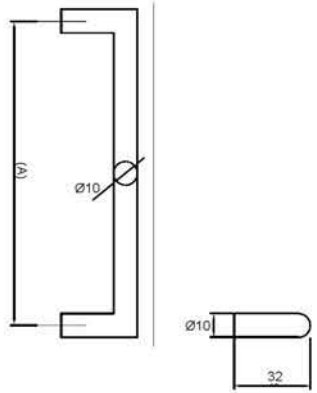

10mm Mitred Cabinet Handle

Material: Stainless Steel

Finish	Hollow	Solid
Size in mm (A)	Item Code	
96	HCHM96	CHM96
128	HCHM128	CHM128
160	HCHM160	CHM160
192	HCHM192	CHM192
224	HCHM224	CHM224
288	HCHM288	CHM288
352	HCHM352	CHM352
448	HCHM448	CHM448