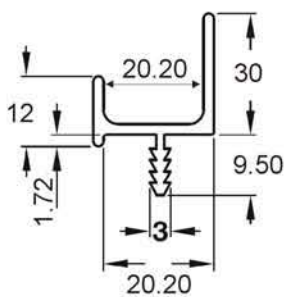

## EA2410 - Jazz

J - PROFILE HANDLE

**Material:**  
Aluminium

**Length:**  
2800mm

**Available Finishes:**

- SSL** | Stainless Steel Look
- SIL** | Silver
- CHL** | Champagne Look
- MBL** | Matt Black
- MSN** | Matt Satin Nickel