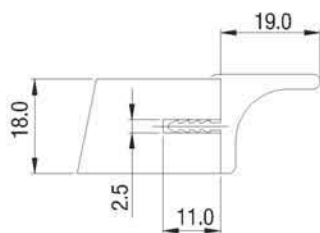

EA3120-LEO

L - PROFILE HANDLE

Material:
Aluminium

Length:
3000mm

Available Finishes:

SSL | Stainless Steel Look

SIL | Silver

CHL | Champagne Look

MBL | Matt Black

MSN | Matt Satin Nickel