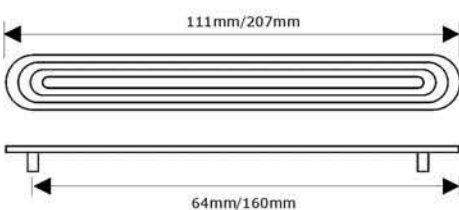

790 ROLAND

Material: Zamac

Finish	Satin Brass	Matt Black	Matt Antique Brass	Satin Nickel
Size in mm (A)	Item Code			
111	790111SB	790111MBL	790111MAB	790111SN
207	790207SB	790207MBL	790207MAB	790207SN