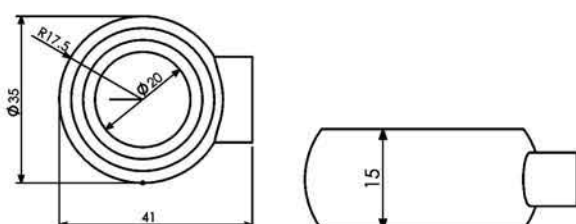

BCK 3346 / BCK 3347

Material: Brass

Finish	Satin Champagne Gold	Matt Black	Matt Antique Brass	Urban Bronze
Size in mm (A)	Item Code			
35	BCK3346/3347SCG	BCK3346/3347MBL	BCK3346/3347MAB	BCK3346/3347UB