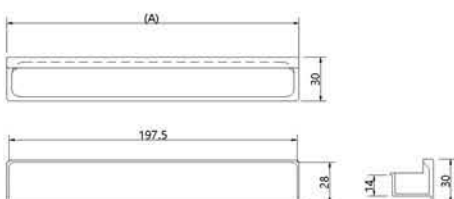

94 FRINGE

Material: Aluminium

Finish	Matt Gold	Matt Black	Champagne Silver
Size in mm (A)	Item Code		
200	94200GML	94200MBL	94200MCS