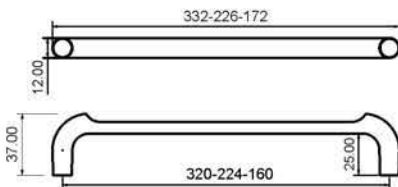

396 THEO

Material: Zamac

Finish	Satin Brass	Matt Black	Matt Antique Brass	Satin Nickel
Size in mm (A)	Item Code			
50	39650SB	39650MBL	39650MAB	39650SN
172	396172SB	396172MBL	396172MAB	396172SN
236	396236SB	396236MBL	396236MAB	396236SN
332	396332SB	396332MBL	396332MAB	396332SN