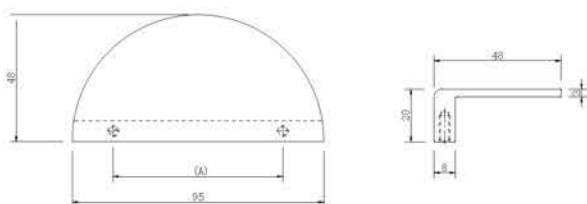

53 HUNCH

Material: Aluminium

Finish	Brushed Satin Brass	Stainless Steel Look	Matt Black
Size in mm (A)	Item Code		
64	5395SBS	5395SSL	5395MBL