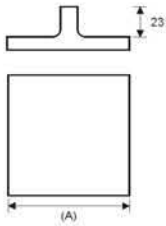

808 LEO

Material: Zamac

Finish	Chrome Polished	Satin Brass	Satin Nickel	Matt Antique Brass	Matt Black
Size in mm (A)	Item Code				
35	EA808-35/CP	EA808-35/SB	EA808-35/SN	EA808-35/MAB	EA808-35/MBL
60	EA808-60/CP	EA808-60/SB	EA808-60/SN	EA808-60/MAB	EA808-60/MBL