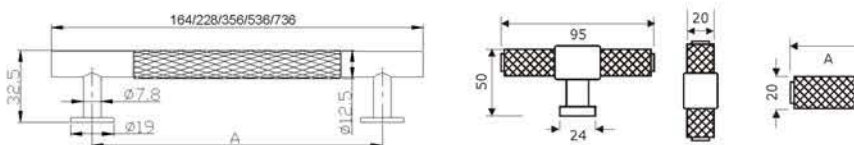

MATRIX

Material: Brass

Finish	Satin Champagne Gold	Matt Black	Matt Antique Brass	Urban Bronze
Size in mm (A)	Item Code			
35 (Knob)	BK101/SCG	BK101/MBL	BK101/MAB	BK101/UB
95 (T Knob)	BLT101/SCG	BLT101/MBL	BLT101/MAB	BLT101/UB
128	BC15128/SCG	BC15128/MBL	BC15128/MAB	BC15128/UB
192	BC15192/SCG	BC15192/MBL	BC15192/MAB	BC15192/UB
320	BC15320/SCG	BC15320/MBL	BC15320/MAB	BC15320/UB
500	BC15500/SCG	BC15500/MBL	BC15500/MAB	BC15500/UB
700	BC15700/SCG	BC15700/MBL	BC15700/MAB	BC15700/UB