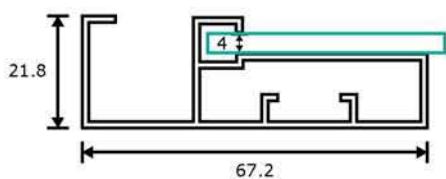

GRANDE-H

45MM PROFILE

Material:
Aluminium

Length:
3000mm