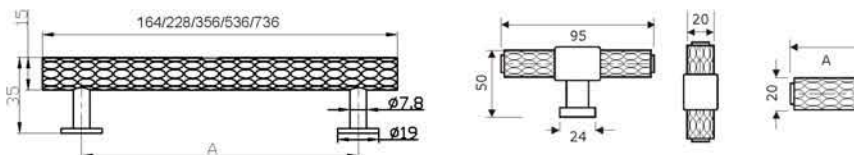

THORR

Material: Brass

Finish	Satin Champagne Gold	Matt Antique Brass	Urban Bronze
Size in mm (A)	Item Code		
34 (Knob)	BK901/SCG	BK901/MAB	BK901/UB
95 (T Knob)	BLT901/SCG	BLT901/MAB	BLT901/UB
128	BC90128/SCG	BC90128/MAB	BC90128/UB
192	BC90192/SCG	BC90192/MAB	BC90192/UB
320	BC90320/SCG	BC90320/MAB	BC90320/UB
500	BC90500/SCG	BC90500/MAB	BC90500/UB
700	BC90700/SCG	BC90700/MAB	BC90700/UB